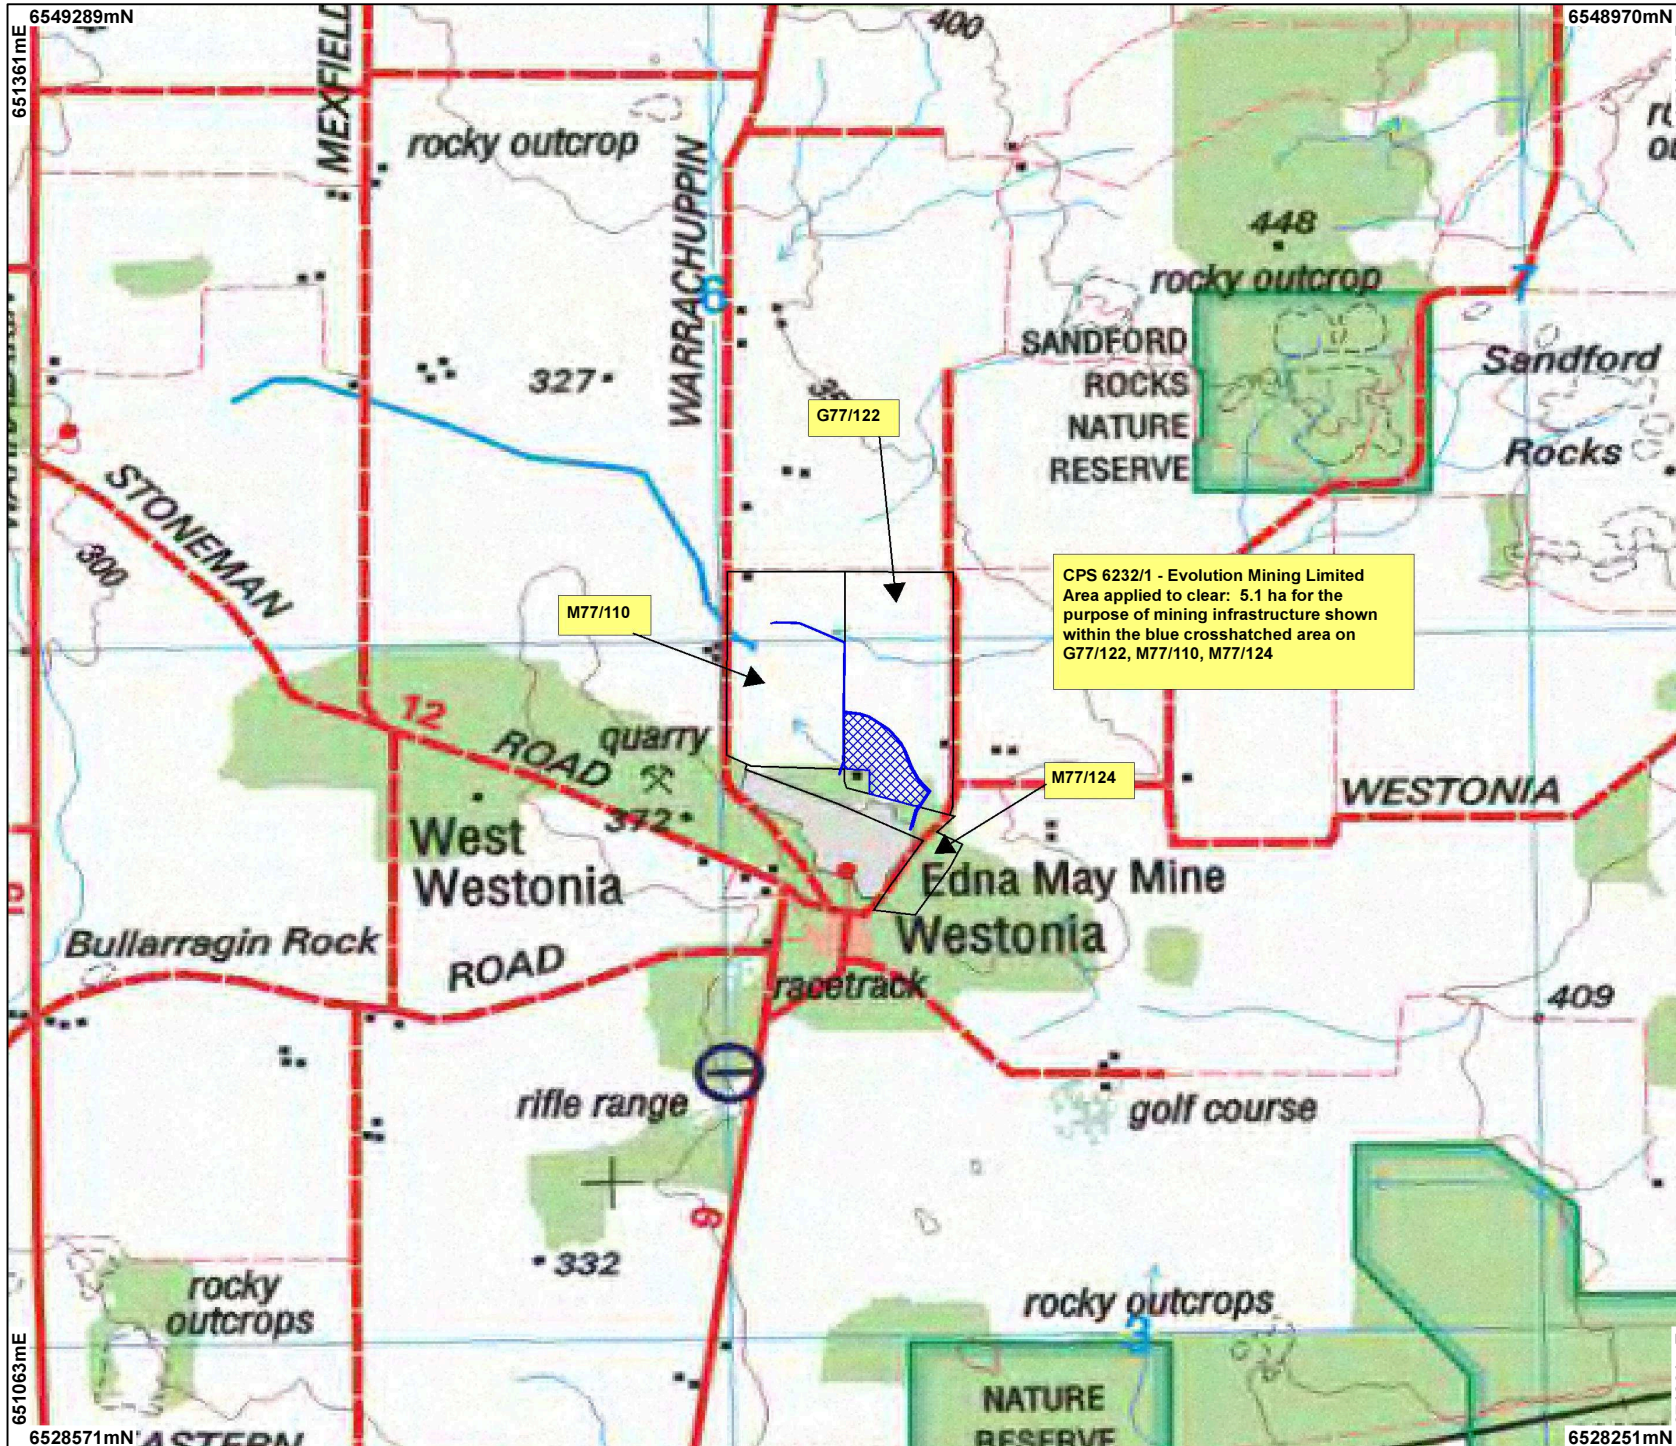

CPS 6232/1 - Evolution Mining Limited

LEGEND

- Mining Tenements
- Clearing Instruments
- NATMAP 250K Series Mapping - GA 08/03

CPS 6232/1 - Evolution Mining Limited Area applied to clear: 5.1 ha for the purpose of mining infrastructure shown within the blue crosshatched area on G77/122, M77/110, M77/124

 Scale 1:100000
 (Approximate when reproduced at A4)
 Geocentric Datum Australia 1994
 Note: the data in this map have not been projected. This may result in geometric distortion or measurement inaccuracies.

 WESTERN AUSTRALIA
 WA Crown Copyright 2002