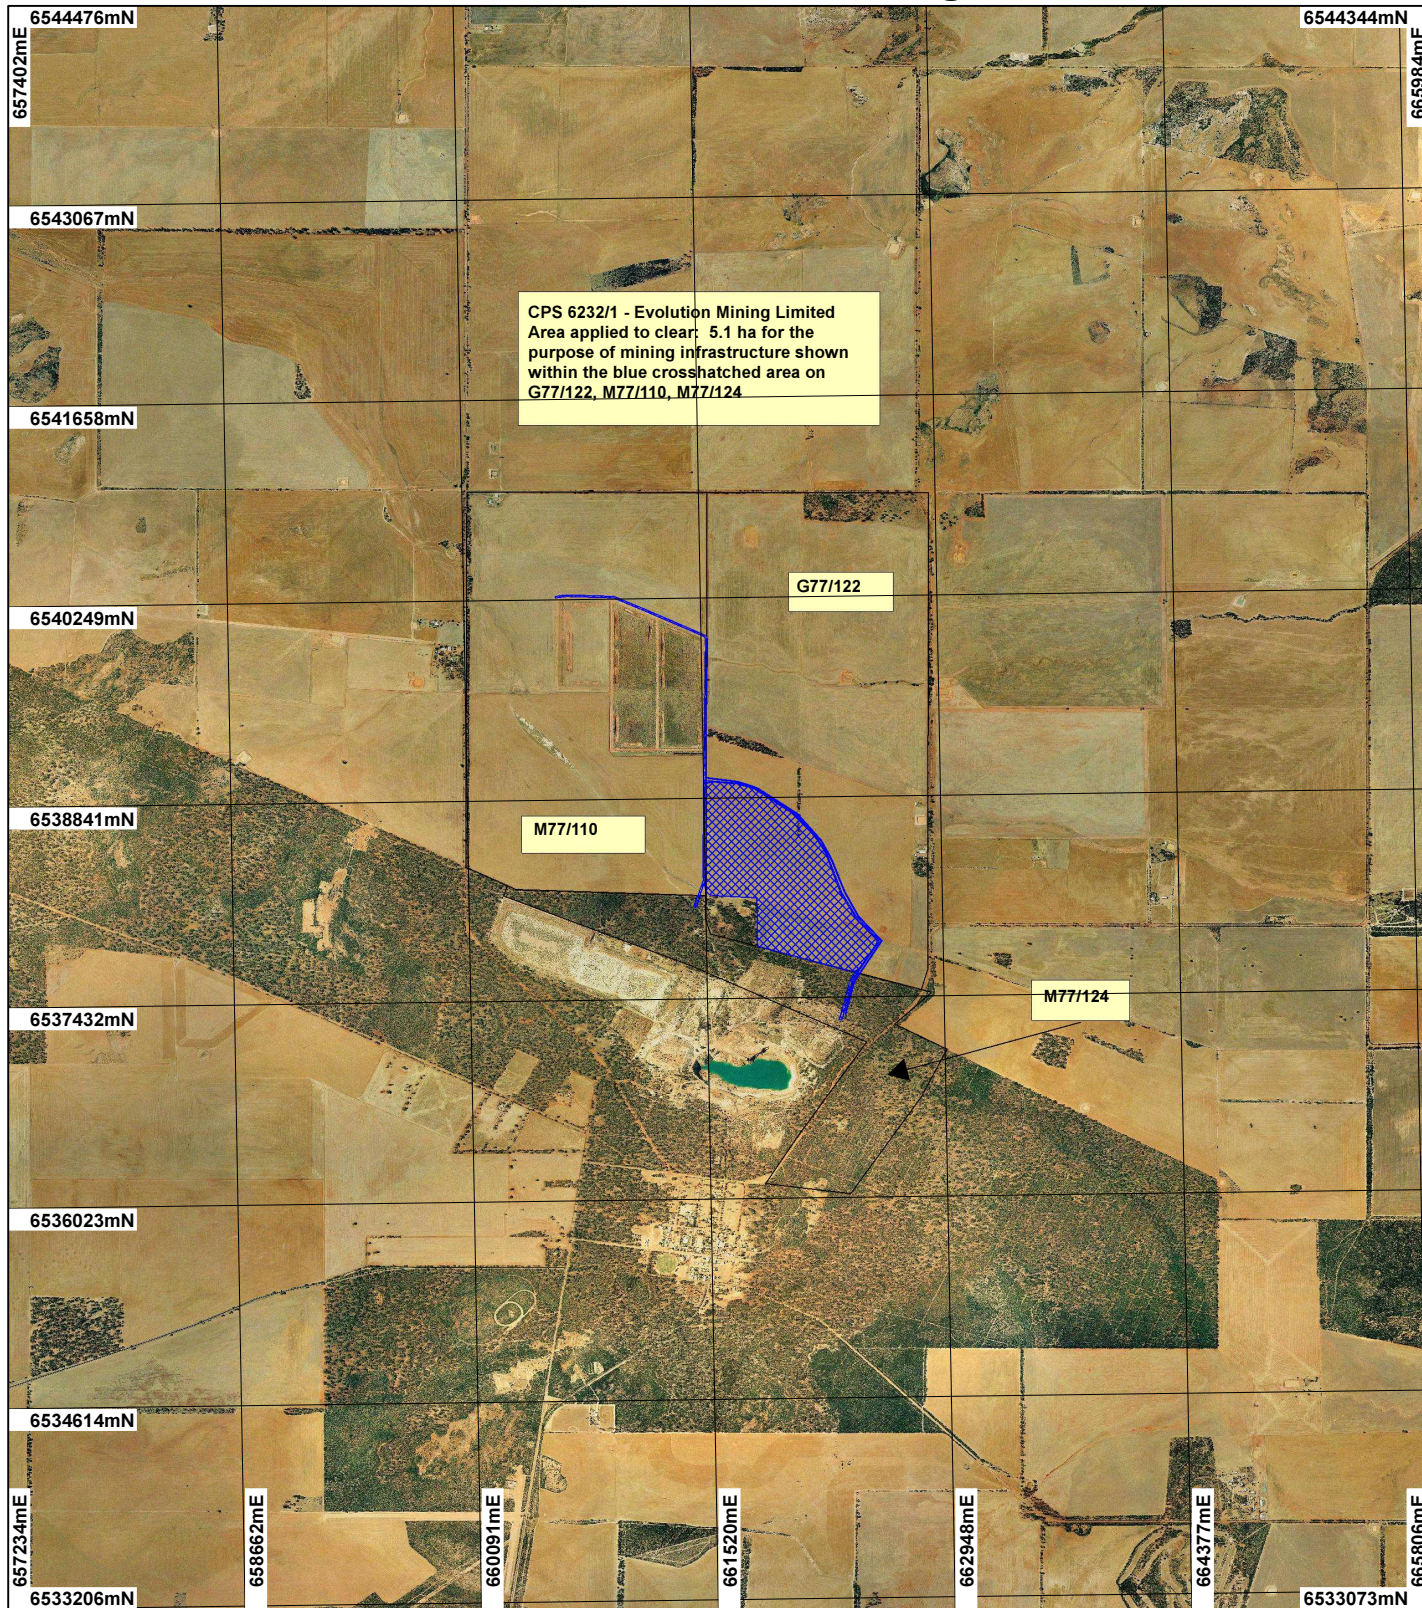

CPS 6232/1 - Evolution Mining Limited

LEGEND

- Mining Tenements
- Clearing Instruments
- Westonia 50cm Orthomosaic - Landgate 2004

0 ~1.25 km

Scale 1:50000
(Approximate when reproduced at A4)

Geocentric Datum Australia 1994

..... Date .....

Officer with delegated authority under Section 20 of the Environmental Protection Act 1986

Information derived from this map should be confirmed with the data custodian acknowledged by the agency acronym in the legend.