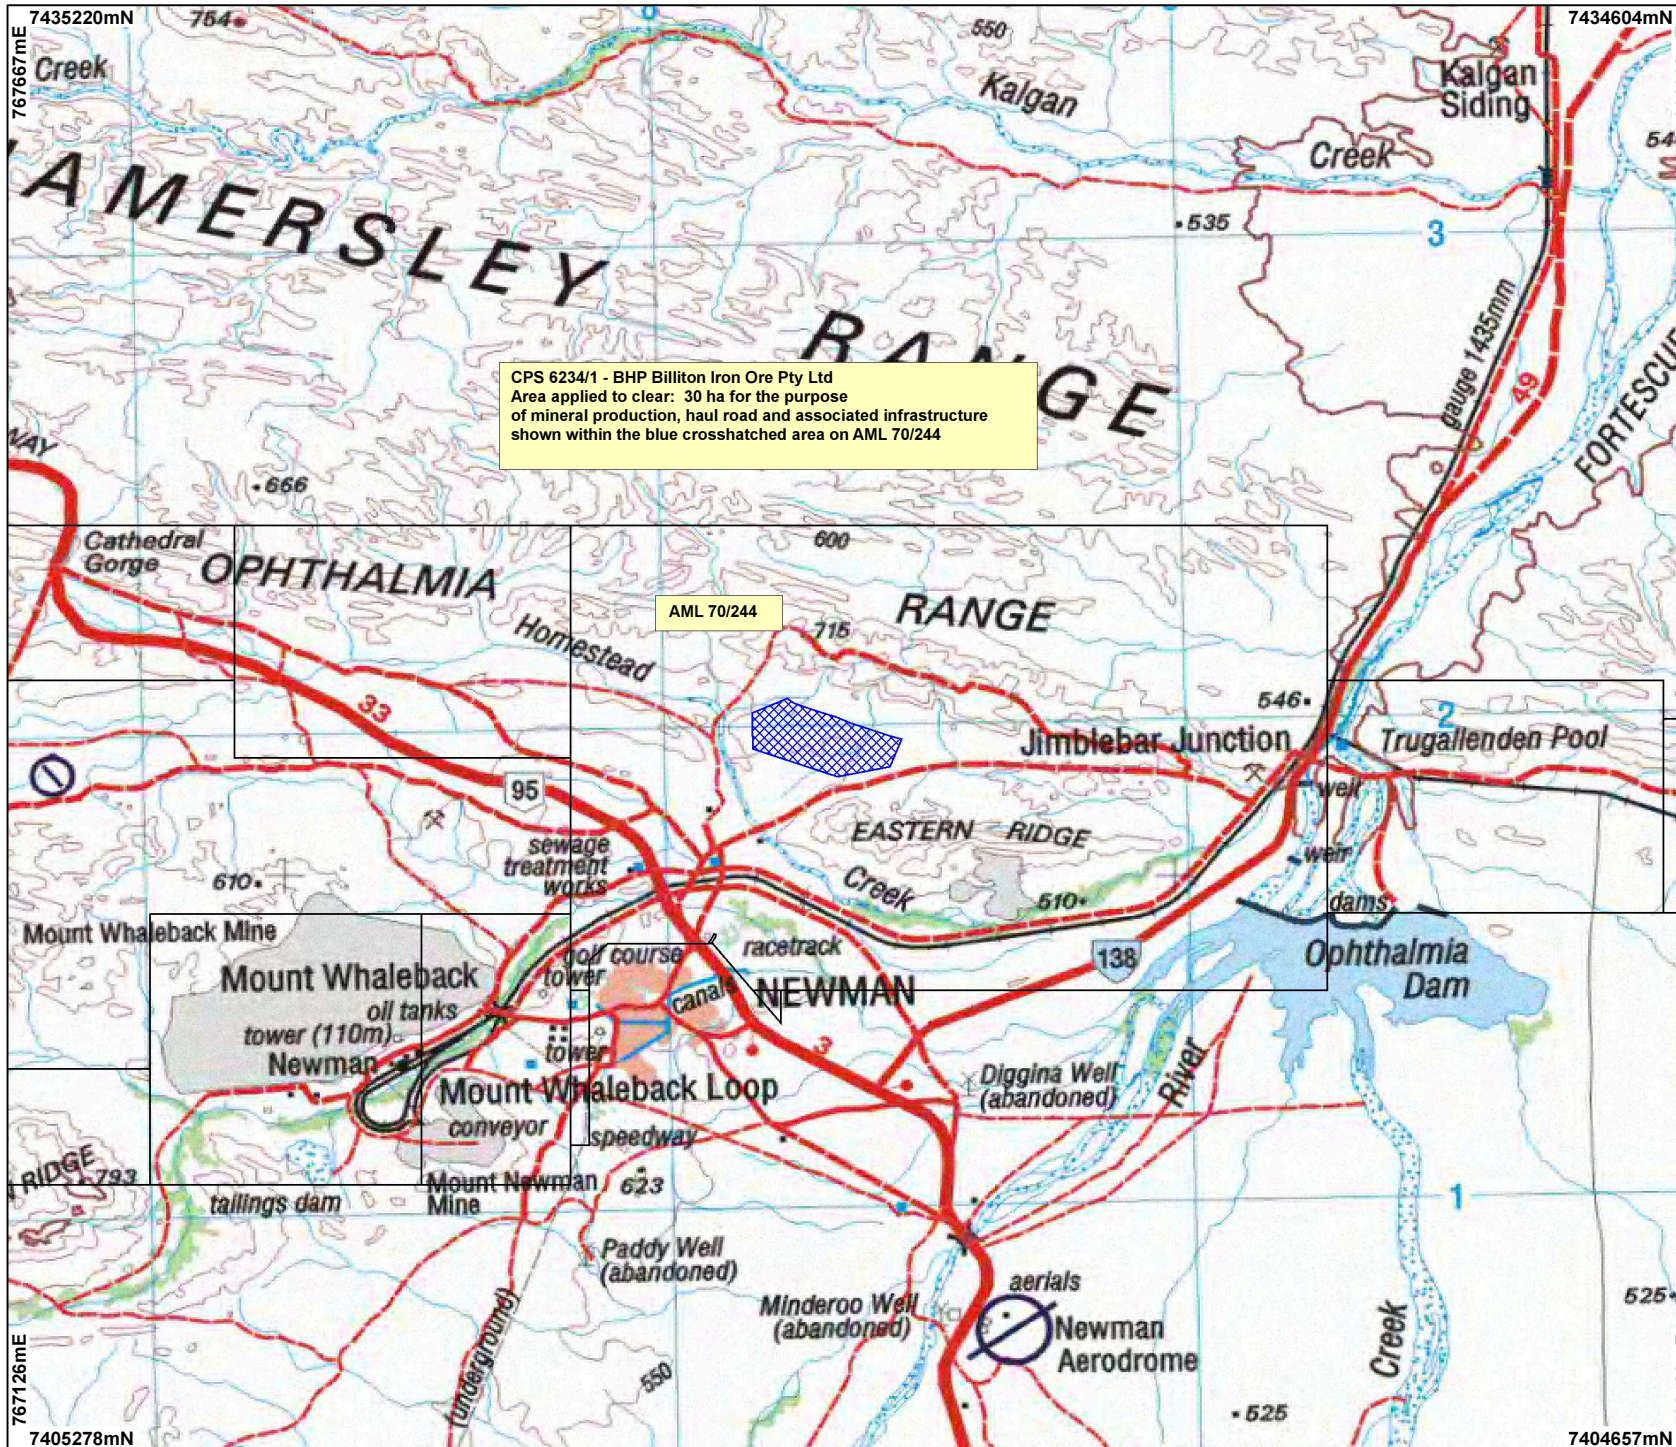

CPS 6234/1 - BHP Billiton Iron Ore Pty Ltd

- LEGEND**
- Mining Tenements
 - Clearing Instruments
 - NATMAP 250K Series Mapping - GA 08/03

Geocentric Datum Australia 1994
 Note: the data in this map have not been projected. This may result in geometric distortion or measurement inaccuracies.