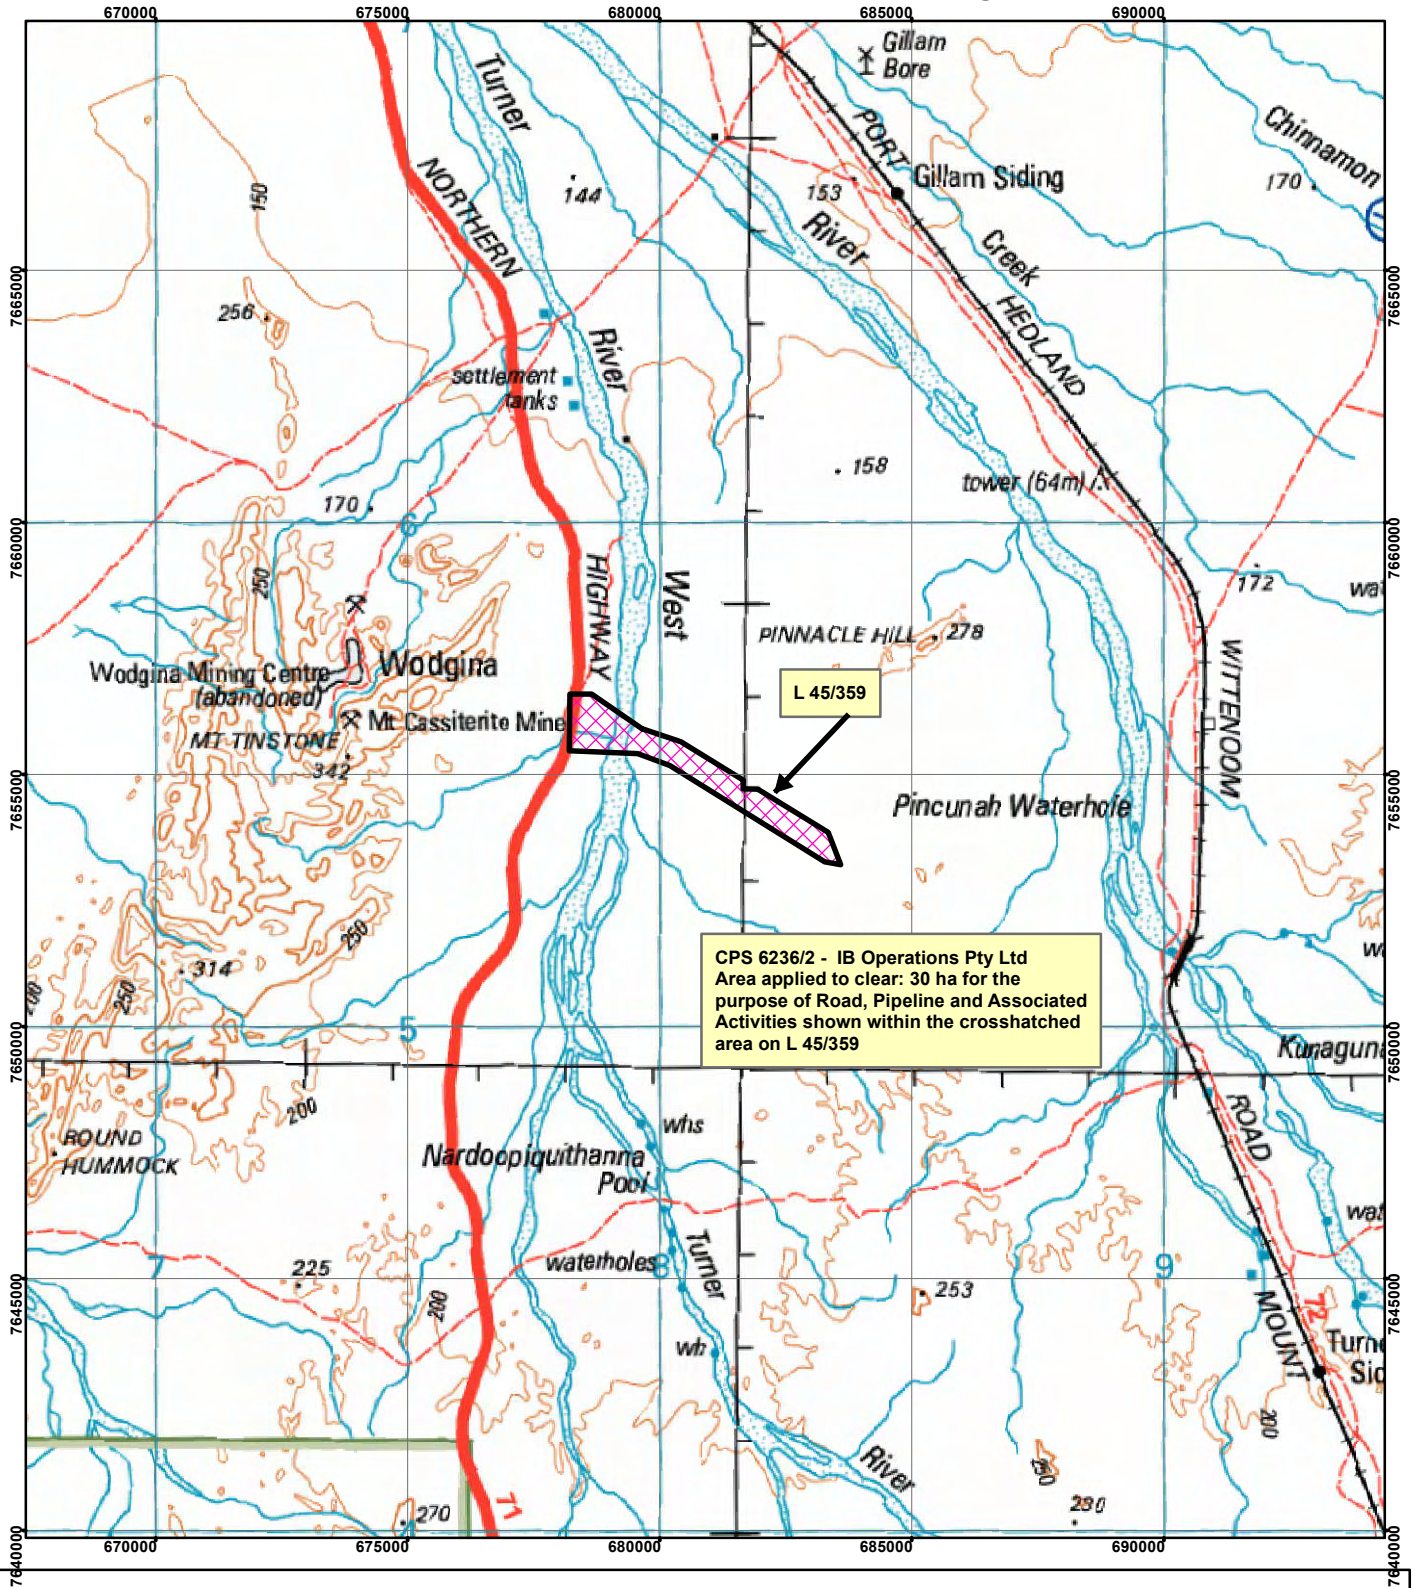

CPS 6236/2 - IB Operations Pty Ltd

Legend

-  Clearing Instruments
-  Mining Tenements

Geocentric Datum Australia 1994

Note: the data in this map have not been projected. This may result in geometric distortion or measurement inaccuracies.

..... Date

Officer with delegated authority under Section 20 of the Environmental Protection Act 1986

Information derived from this map should be confirmed with the data custodian acknowledged by the agency acronym in the legend.