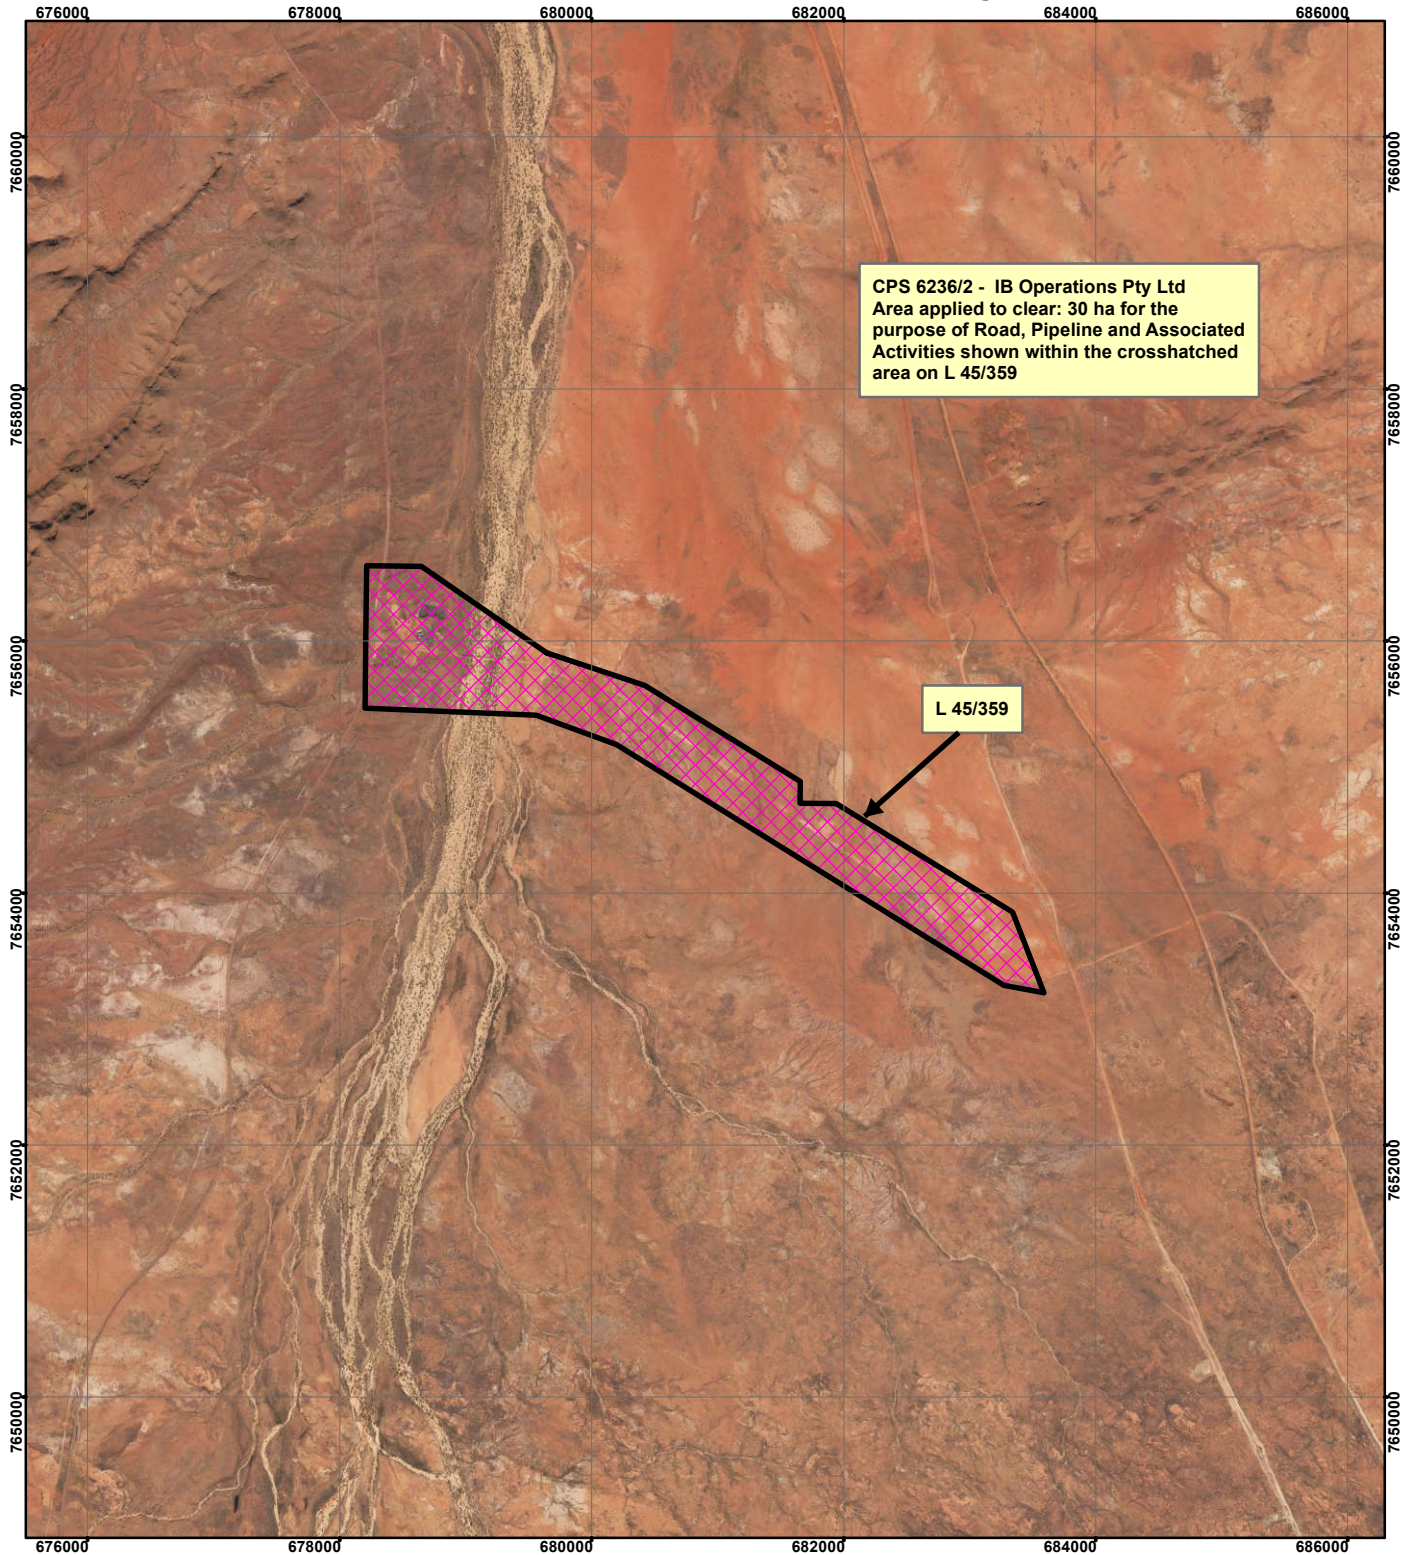

CPS 6236/2 - IB Operations Pty Ltd

Legend

-  Clearing Instruments
-  Mining Tenements

Geocentric Datum Australia 1994

Note: the data in this map have not been projected. This may result in geometric distortion or measurement inaccuracies.

..... Date

Officer with delegated authority under Section 20 of
the Environmental Protection Act 1986

Information derived from this map should be
confirmed with the data custodian acknowledged
by the agency acronym in the legend.