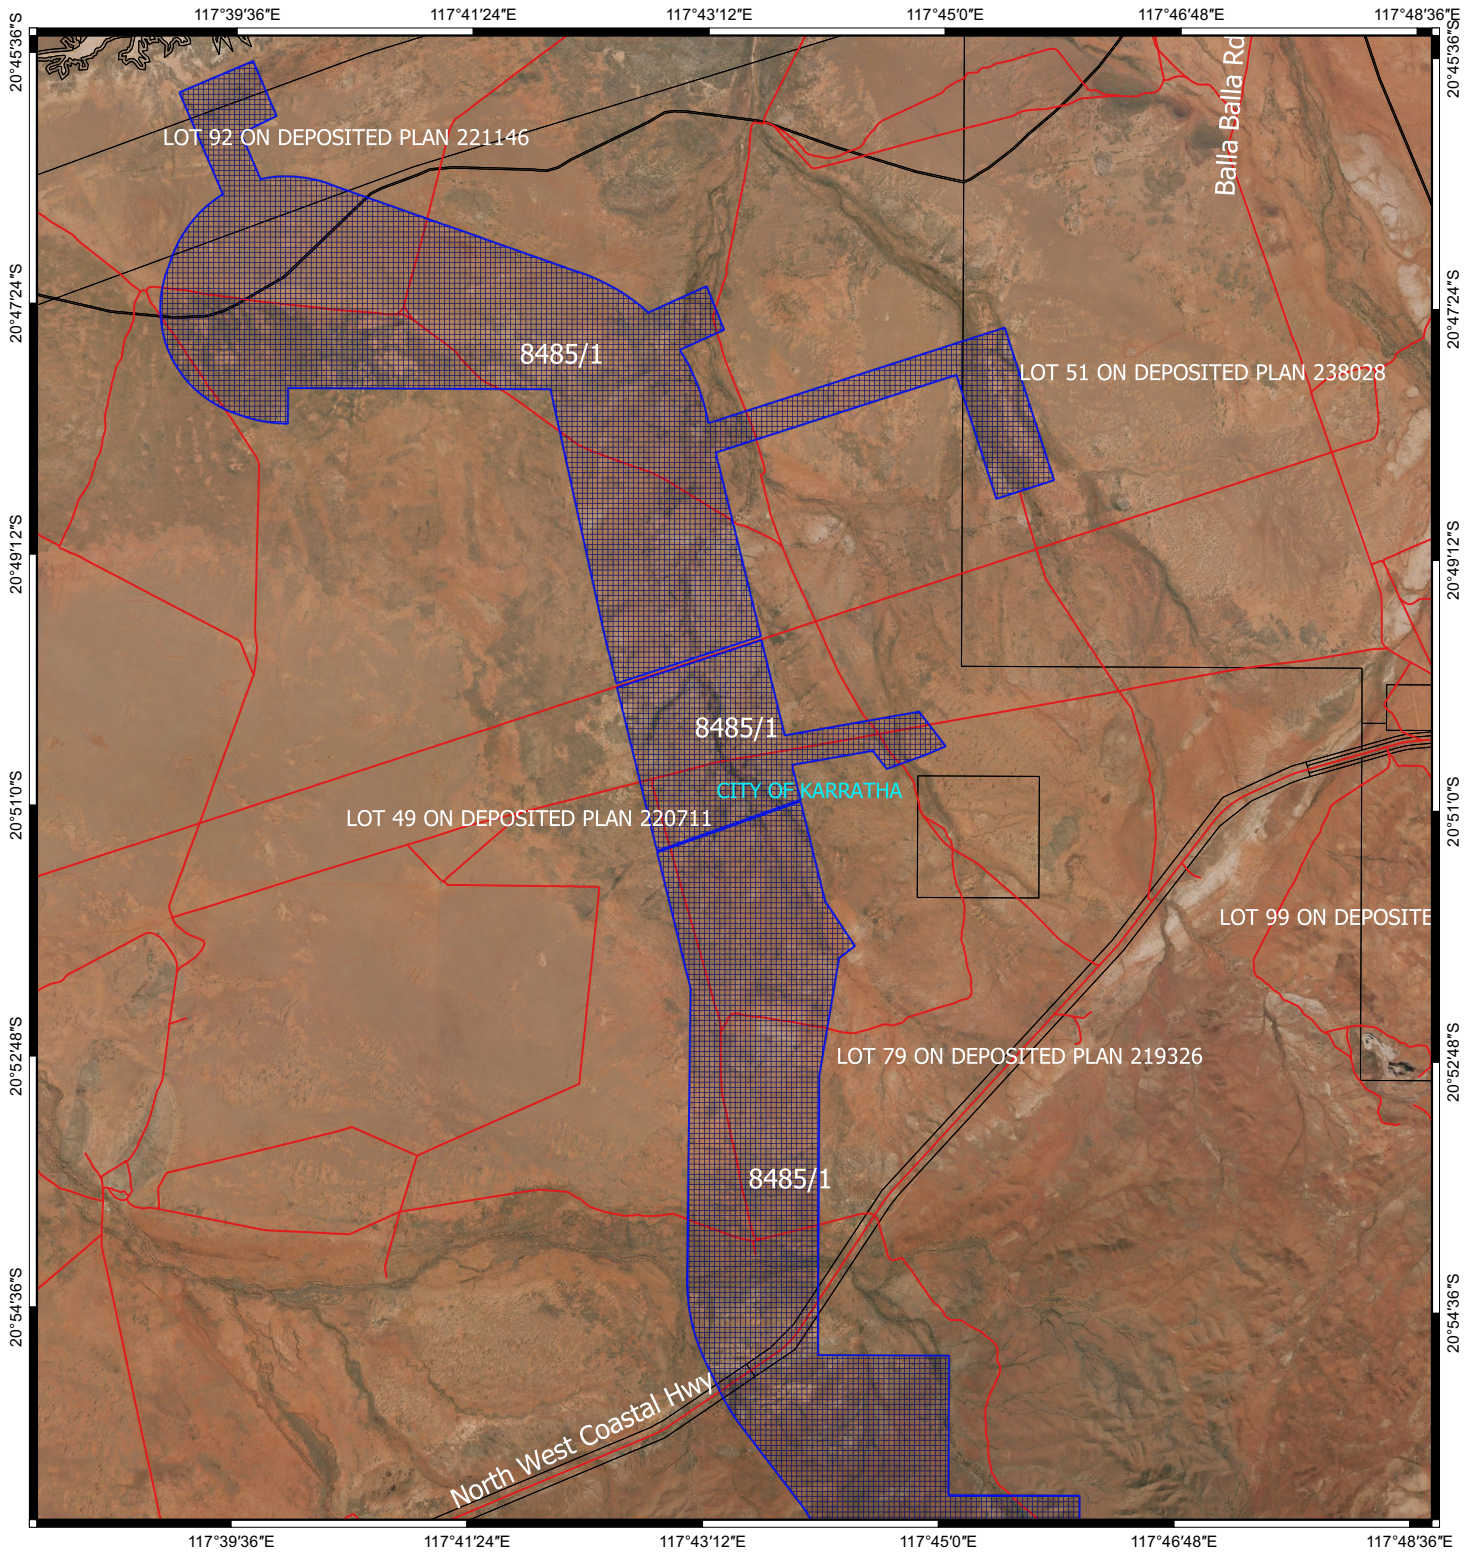

CPS 6244/2 - Map (a)

Legend

-  CPS areas applied to clear
-  Local Government Authorities
-  Cadastre
-  Roads

Image

0 1 2 km

MGA 94
Geocentric Datum of Australia 1994

GOVERNMENT OF
WESTERN AUSTRALIA