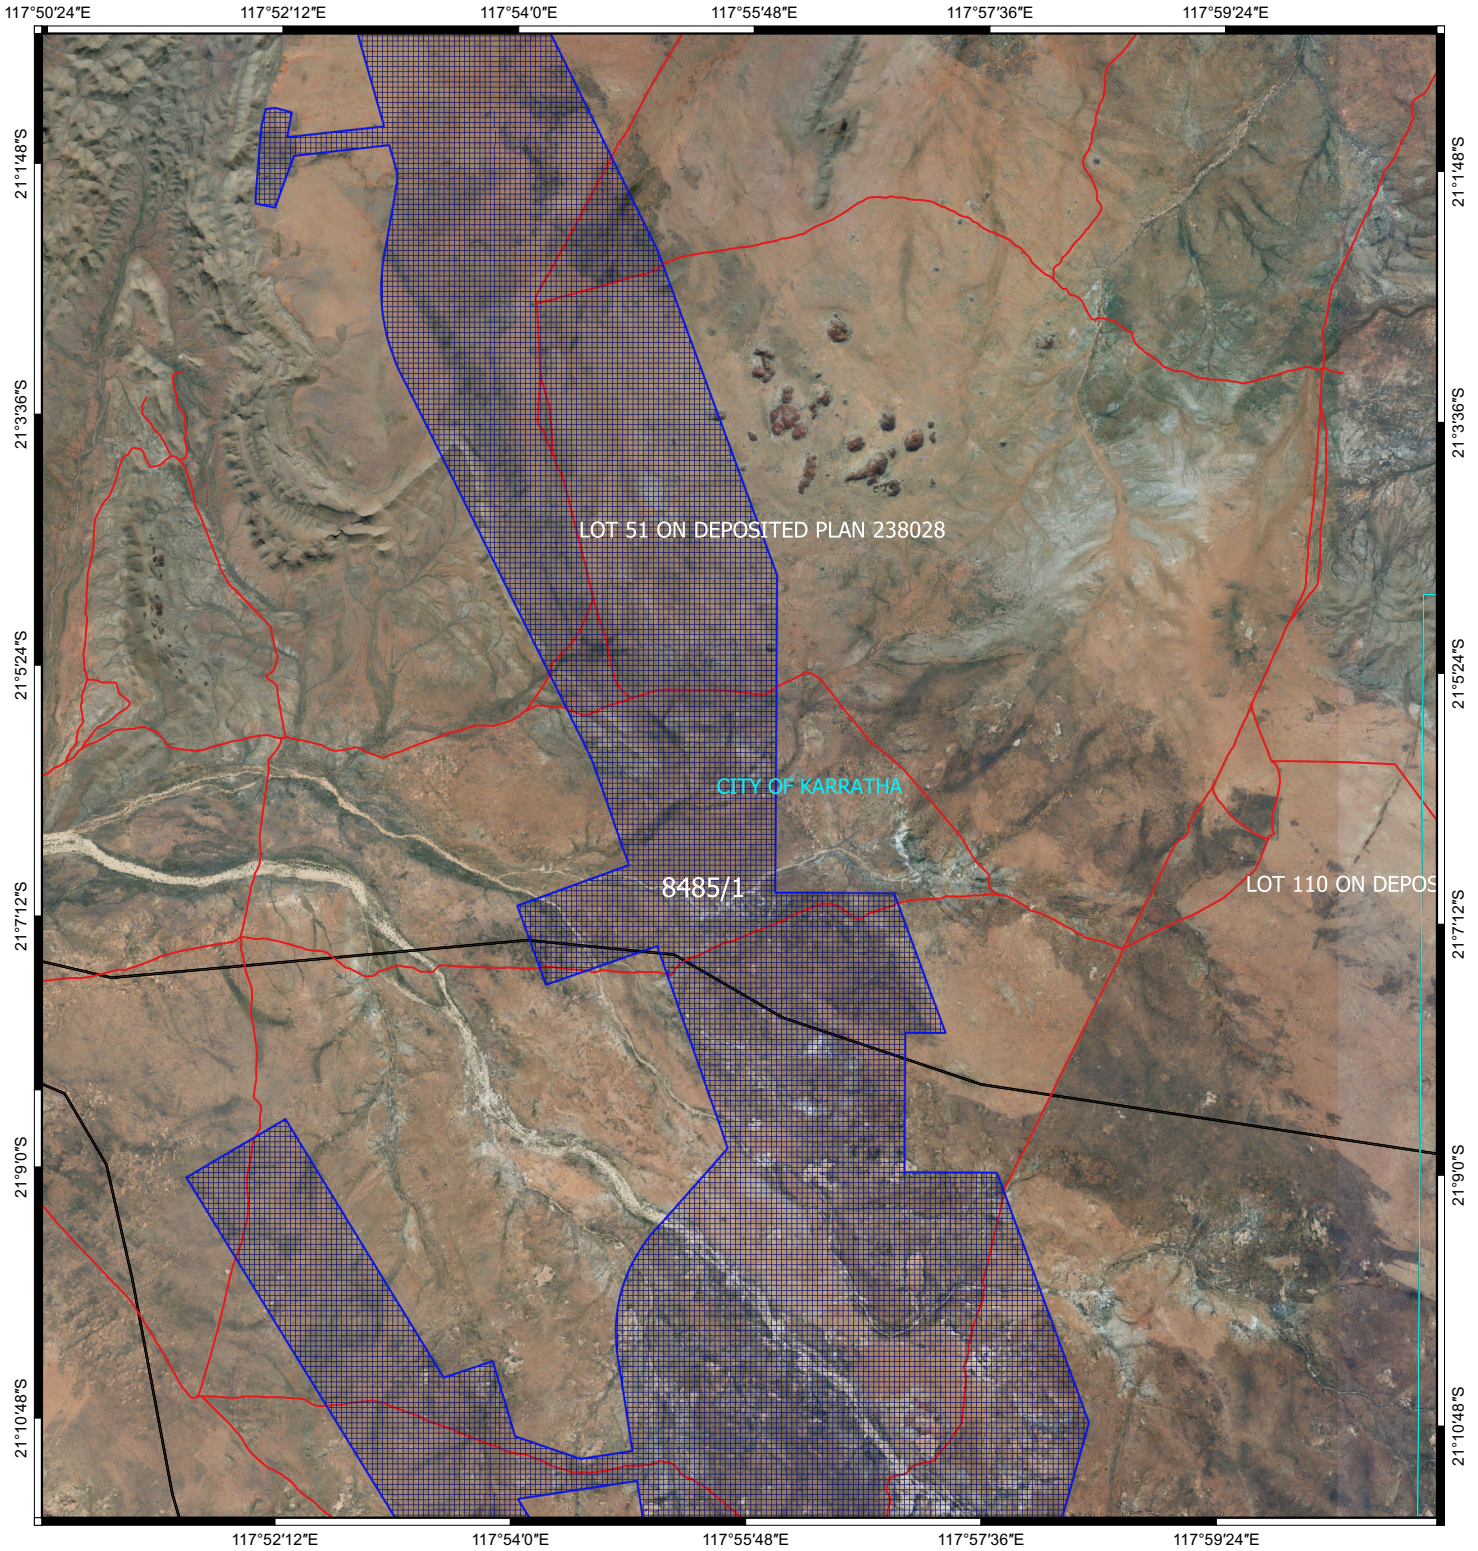

CPS 6244/2 - Map (c)

Legend

-  CPS areas applied to clear
-  Local Government Authorities
-  Cadastre
-  Roads

Image

0 1 2 km

MGA 94
Geocentric Datum of Australia 1994

GOVERNMENT OF
WESTERN AUSTRALIA