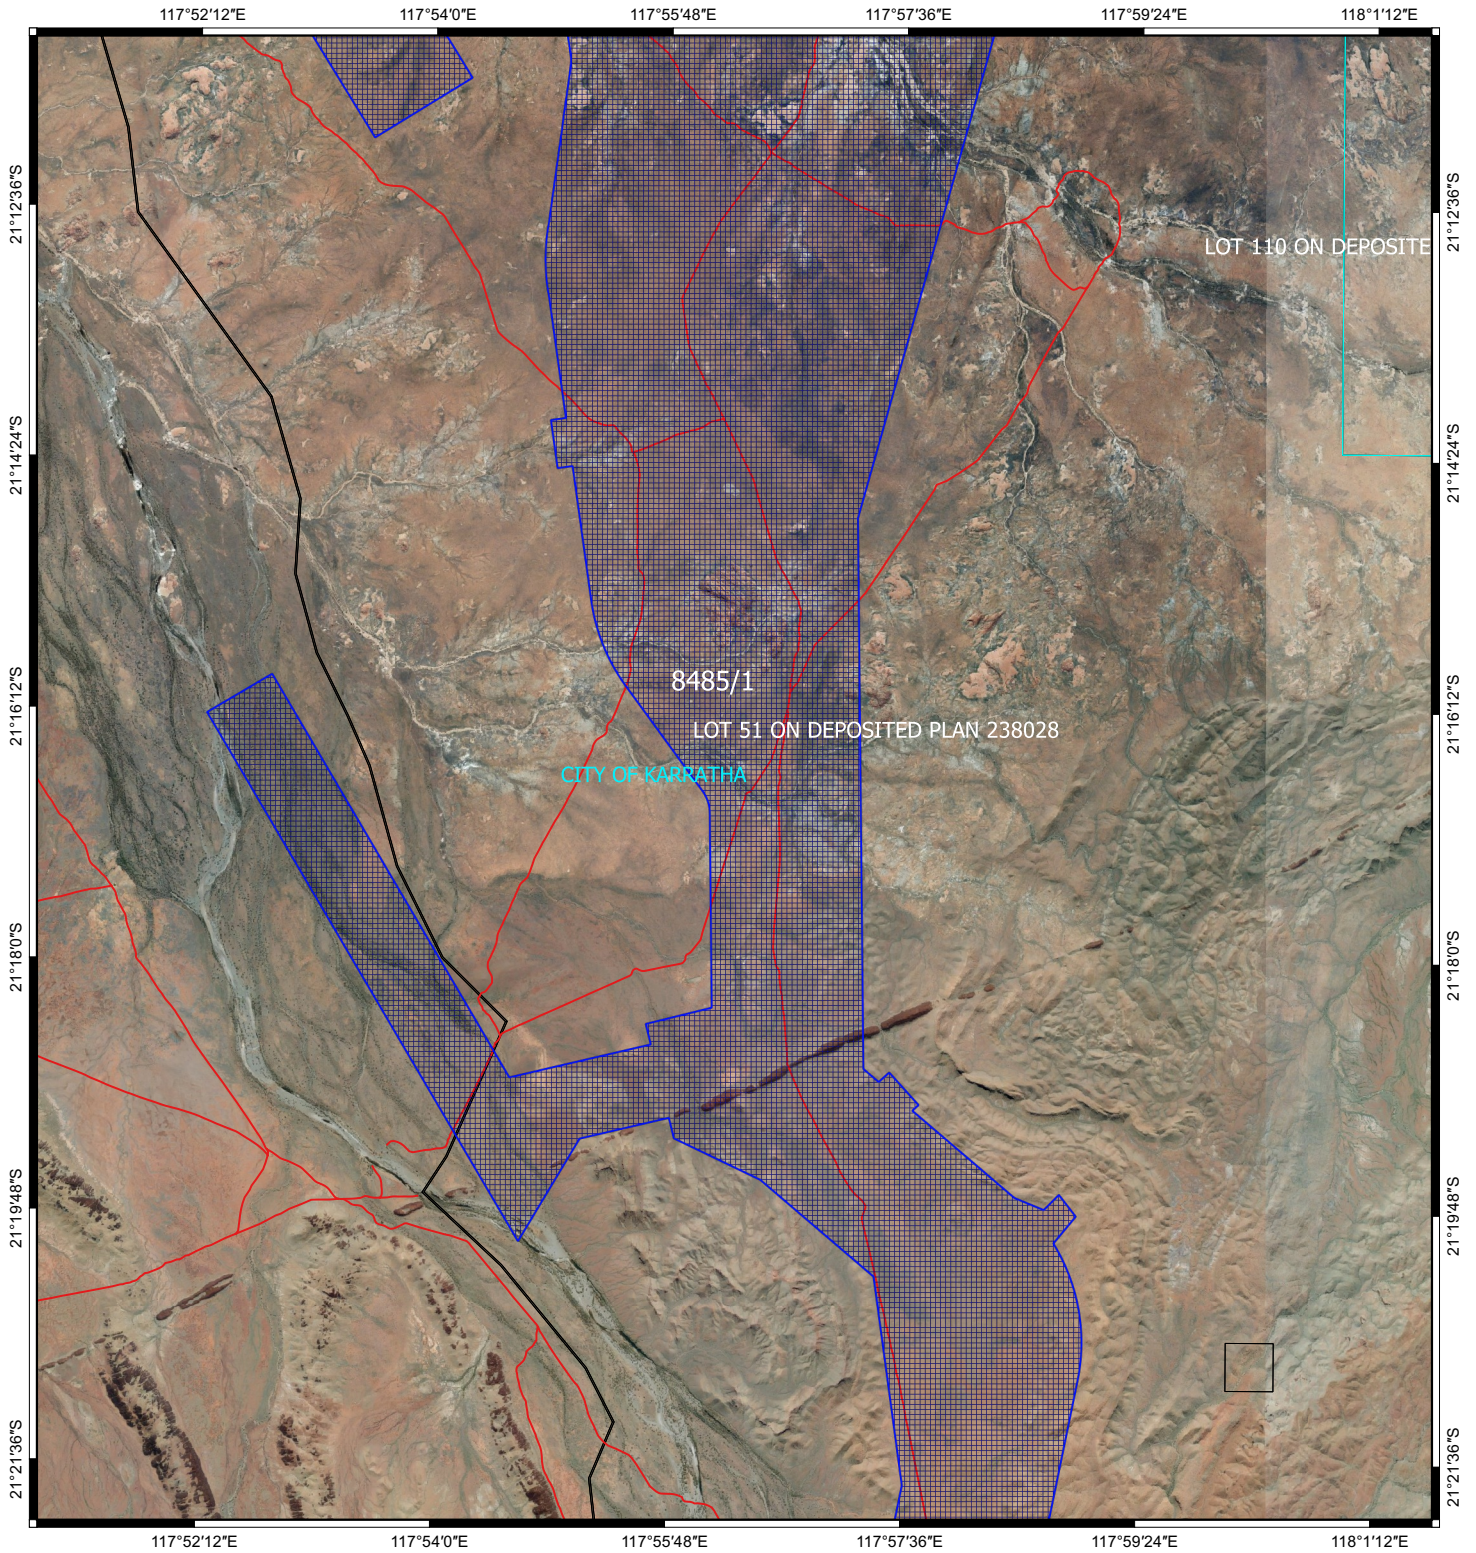

CPS 6244/2 - Map (d)

Legend

-  CPS areas applied to clear
-  Local Government Authorities
-  Cadastre
-  Roads

Image

0 1 2 km

MGA 94
Geocentric Datum of Australia 1994

GOVERNMENT OF
WESTERN AUSTRALIA