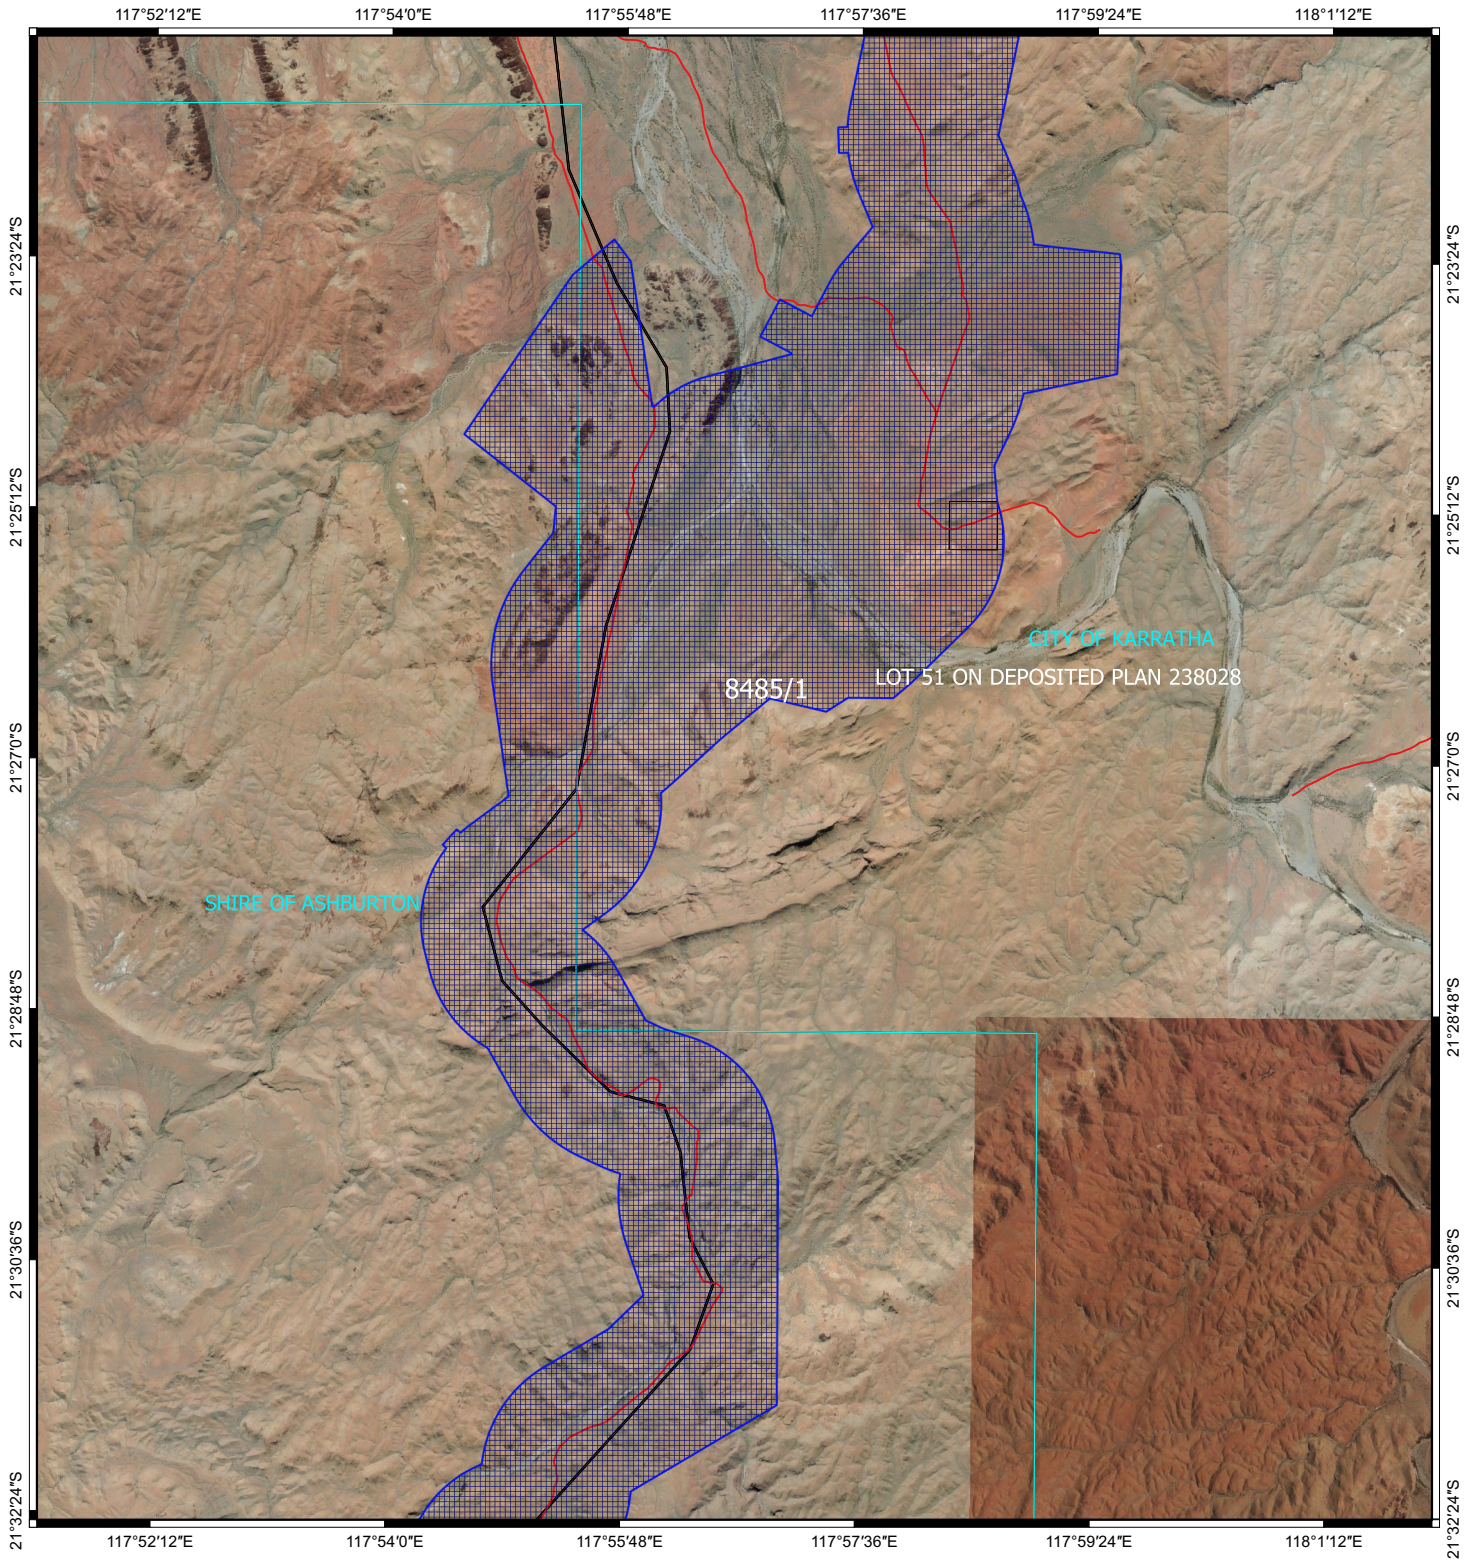

CPS 6244/2 - Map (e)

Legend

-  CPS areas applied to clear
-  Local Government Authorities
-  Cadastrate
-  Roads

Image

0 1 2 km

MGA 94
Geocentric Datum of Australia 1994

GOVERNMENT OF
WESTERN AUSTRALIA