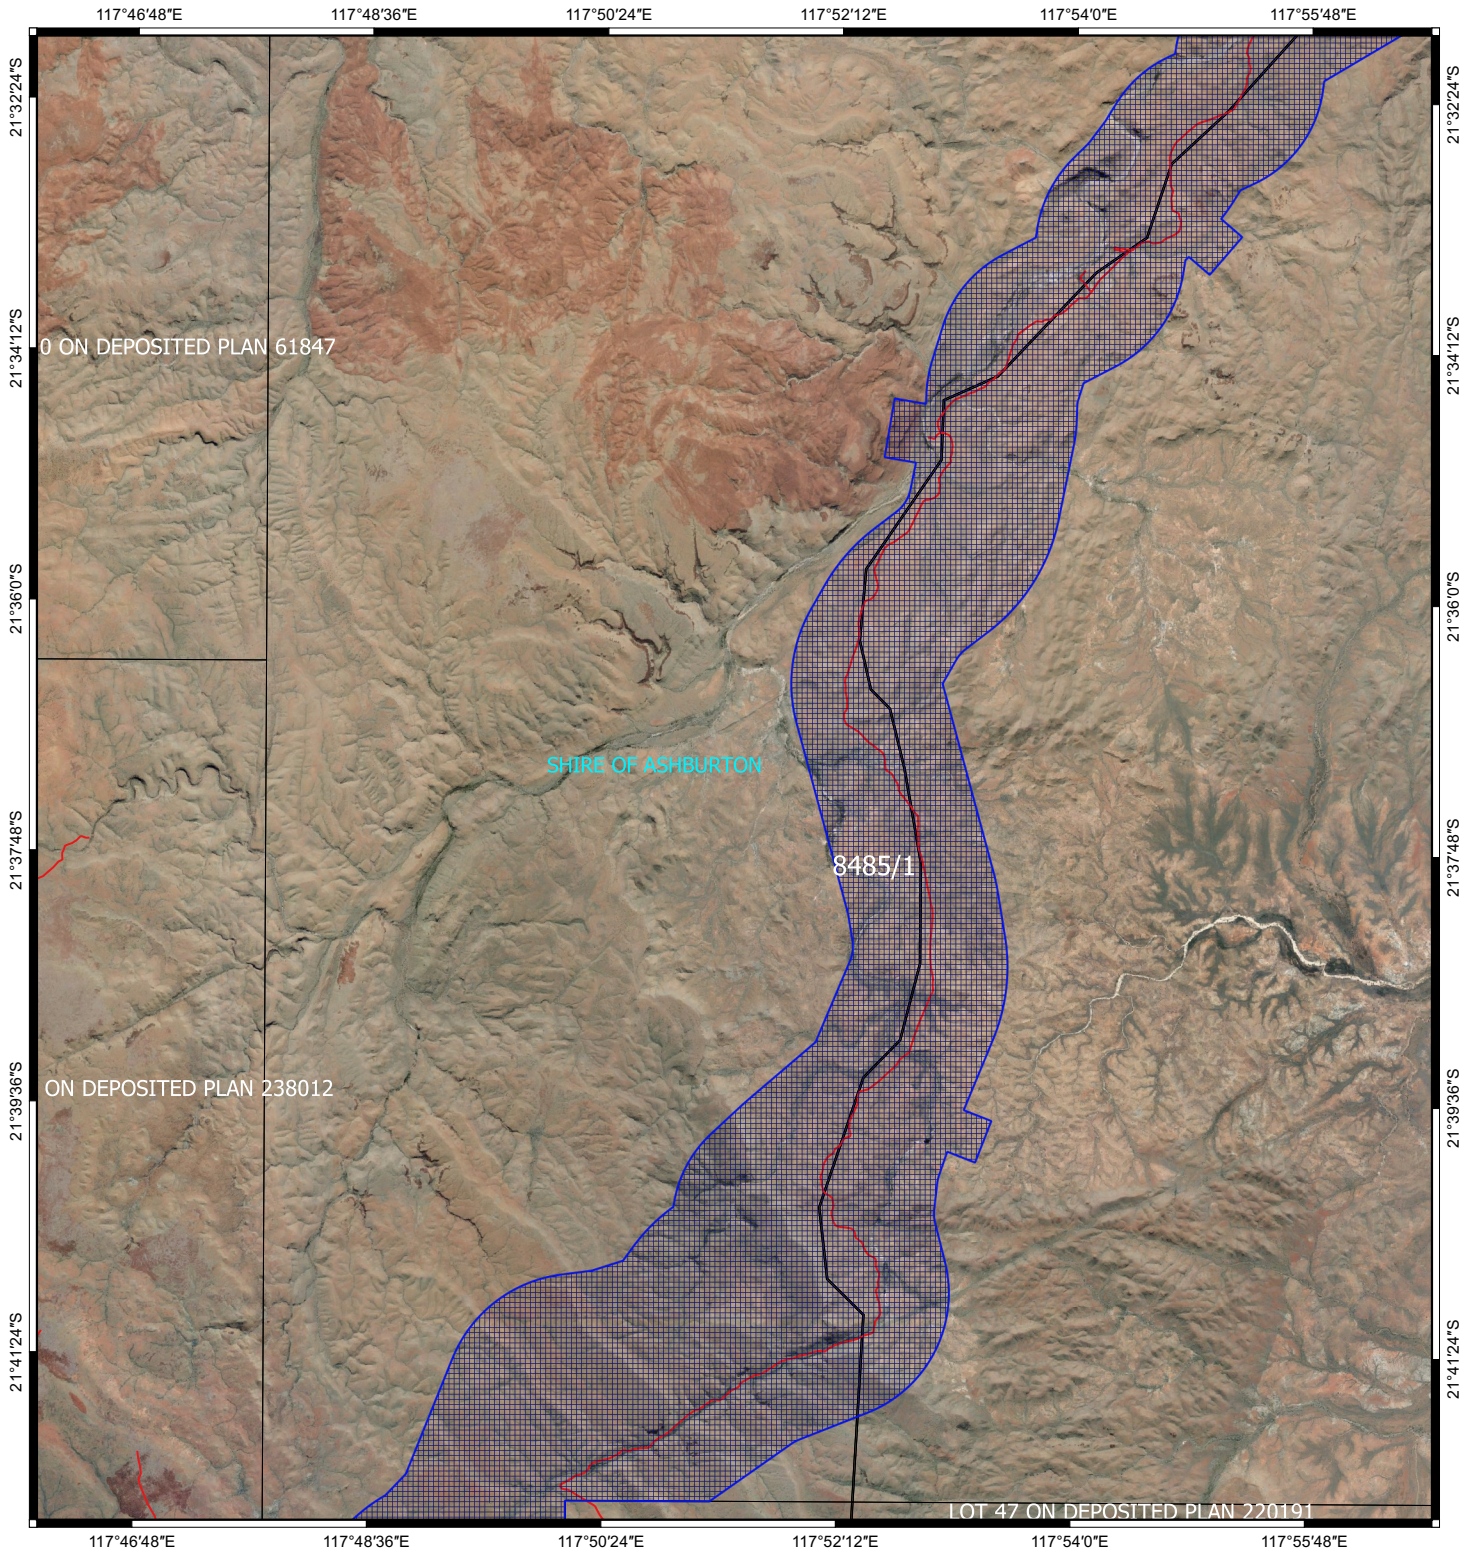

CPS 6244/2 - Map (f)

Legend

-  CPS areas applied to clear
-  Local Government Authorities
-  Cadastre
-  Roads

Image

0 1 2 km

MGA 94
Geocentric Datum of Australia 1994

GOVERNMENT OF
WESTERN AUSTRALIA