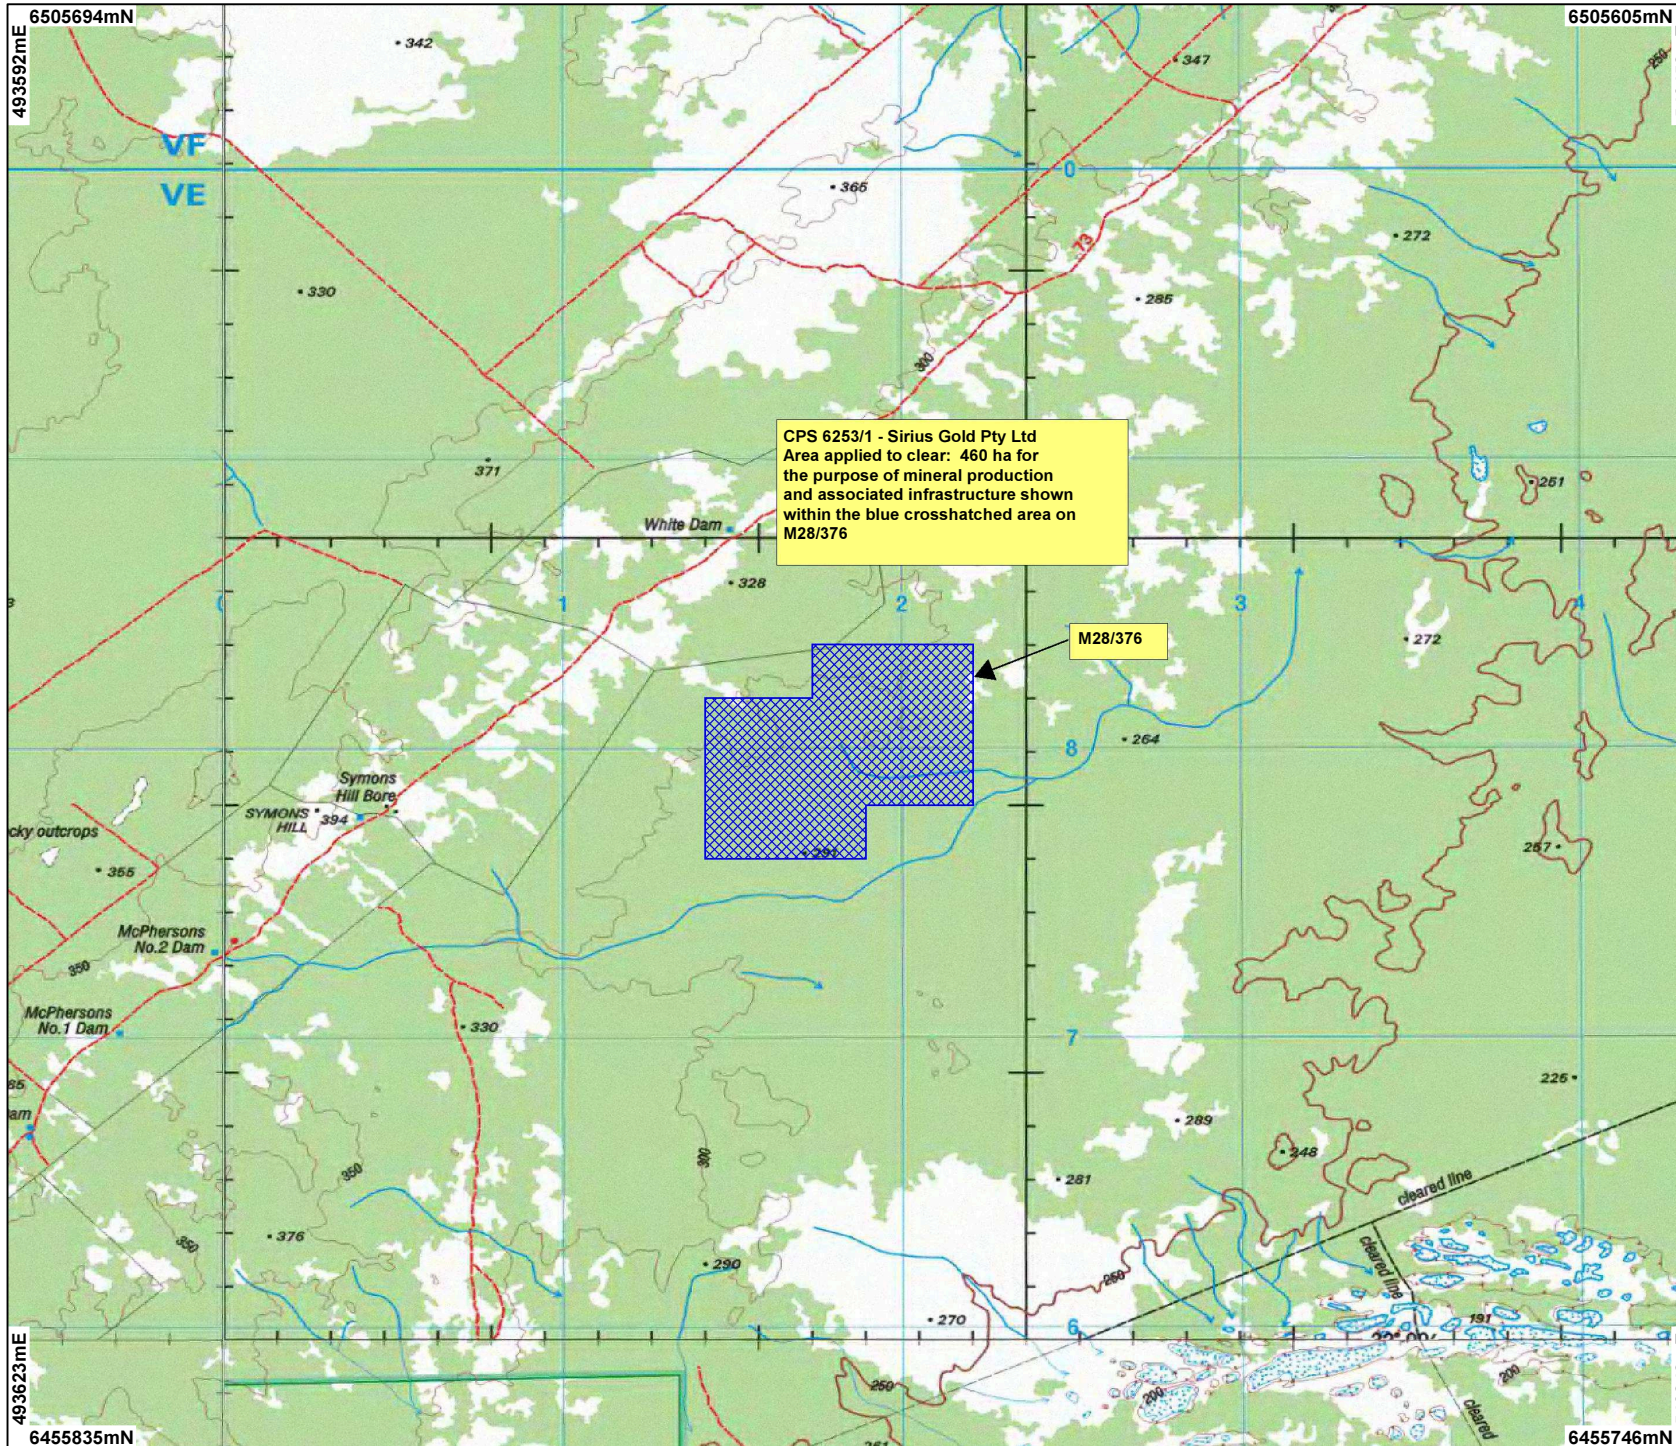

CPS 6253/1 - Sirius Gold Pty Ltd

LEGEND

-  Mining Tenements
-  Clearing Instruments
- NATMAP 250K Series Mapping - GA 08/03

Scale 1:240000
 (Approximate when reproduced at A4)
 Geocentric Datum Australia 1994
 Note: the data in this map have not been projected. This may result in geometric distortion or measurement inaccuracies.

..... Date

Officer with delegated authority under Section 20 of the Environmental Protection Act 1986

Information derived from this map should be confirmed with the data custodian acknowledged by the agency acronym in the legend.