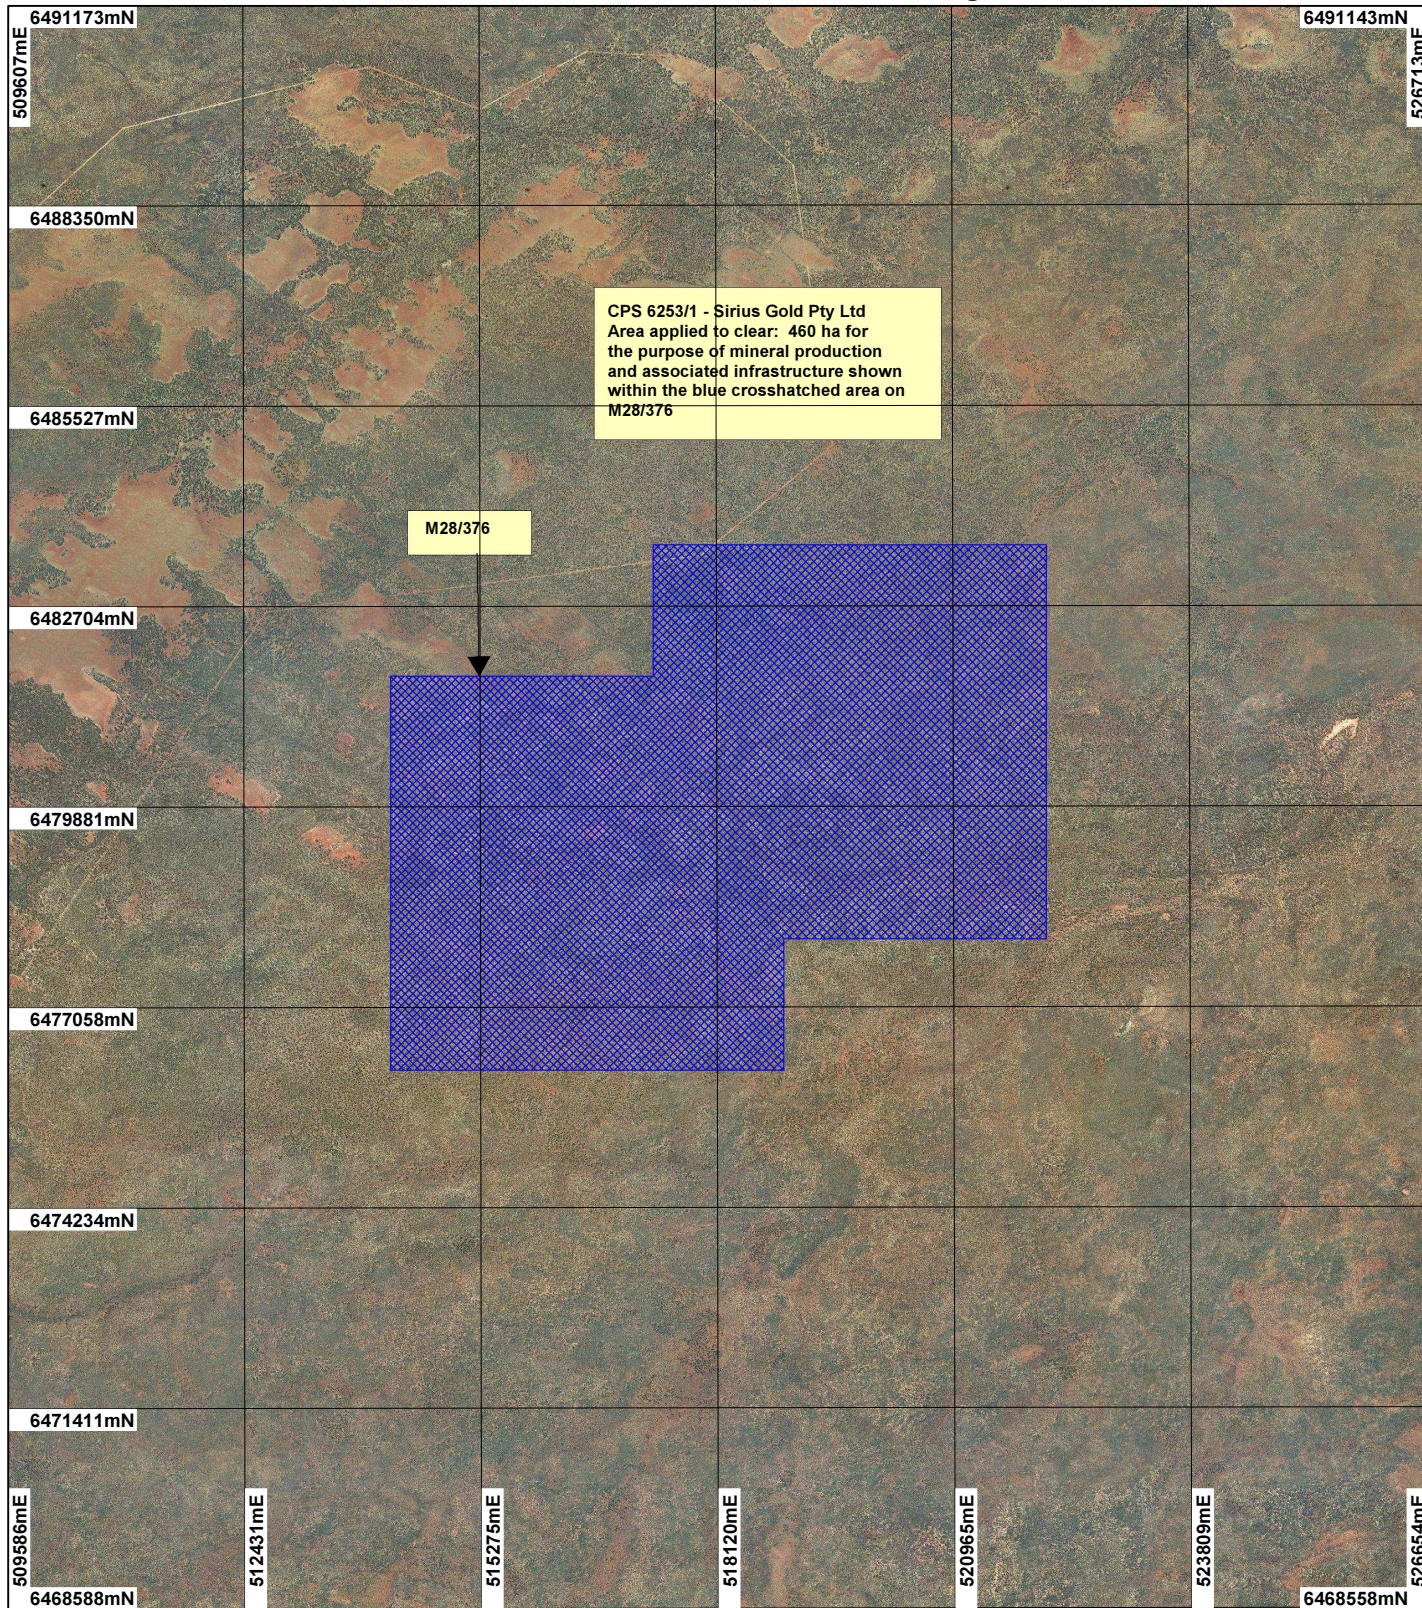

CPS 6253/1 - Sirius Gold Pty Ltd

LEGEND

- Mining Tenements
- Clearing Instruments
- Symons Hill 1.3m Orthomosaic - Landgate 2005

Scale 1:100000

(Approximate when reproduced at A4)

Geocentric Datum Australia 1994

..... Date .....

Officer with delegated authority under Section 20 of the Environmental Protection Act 1986

Information derived from this map should be confirmed with the data custodian acknowledged by the agency acronym in the legend.

WESTERN AUSTRALIA
WA Crown Copyright 2002