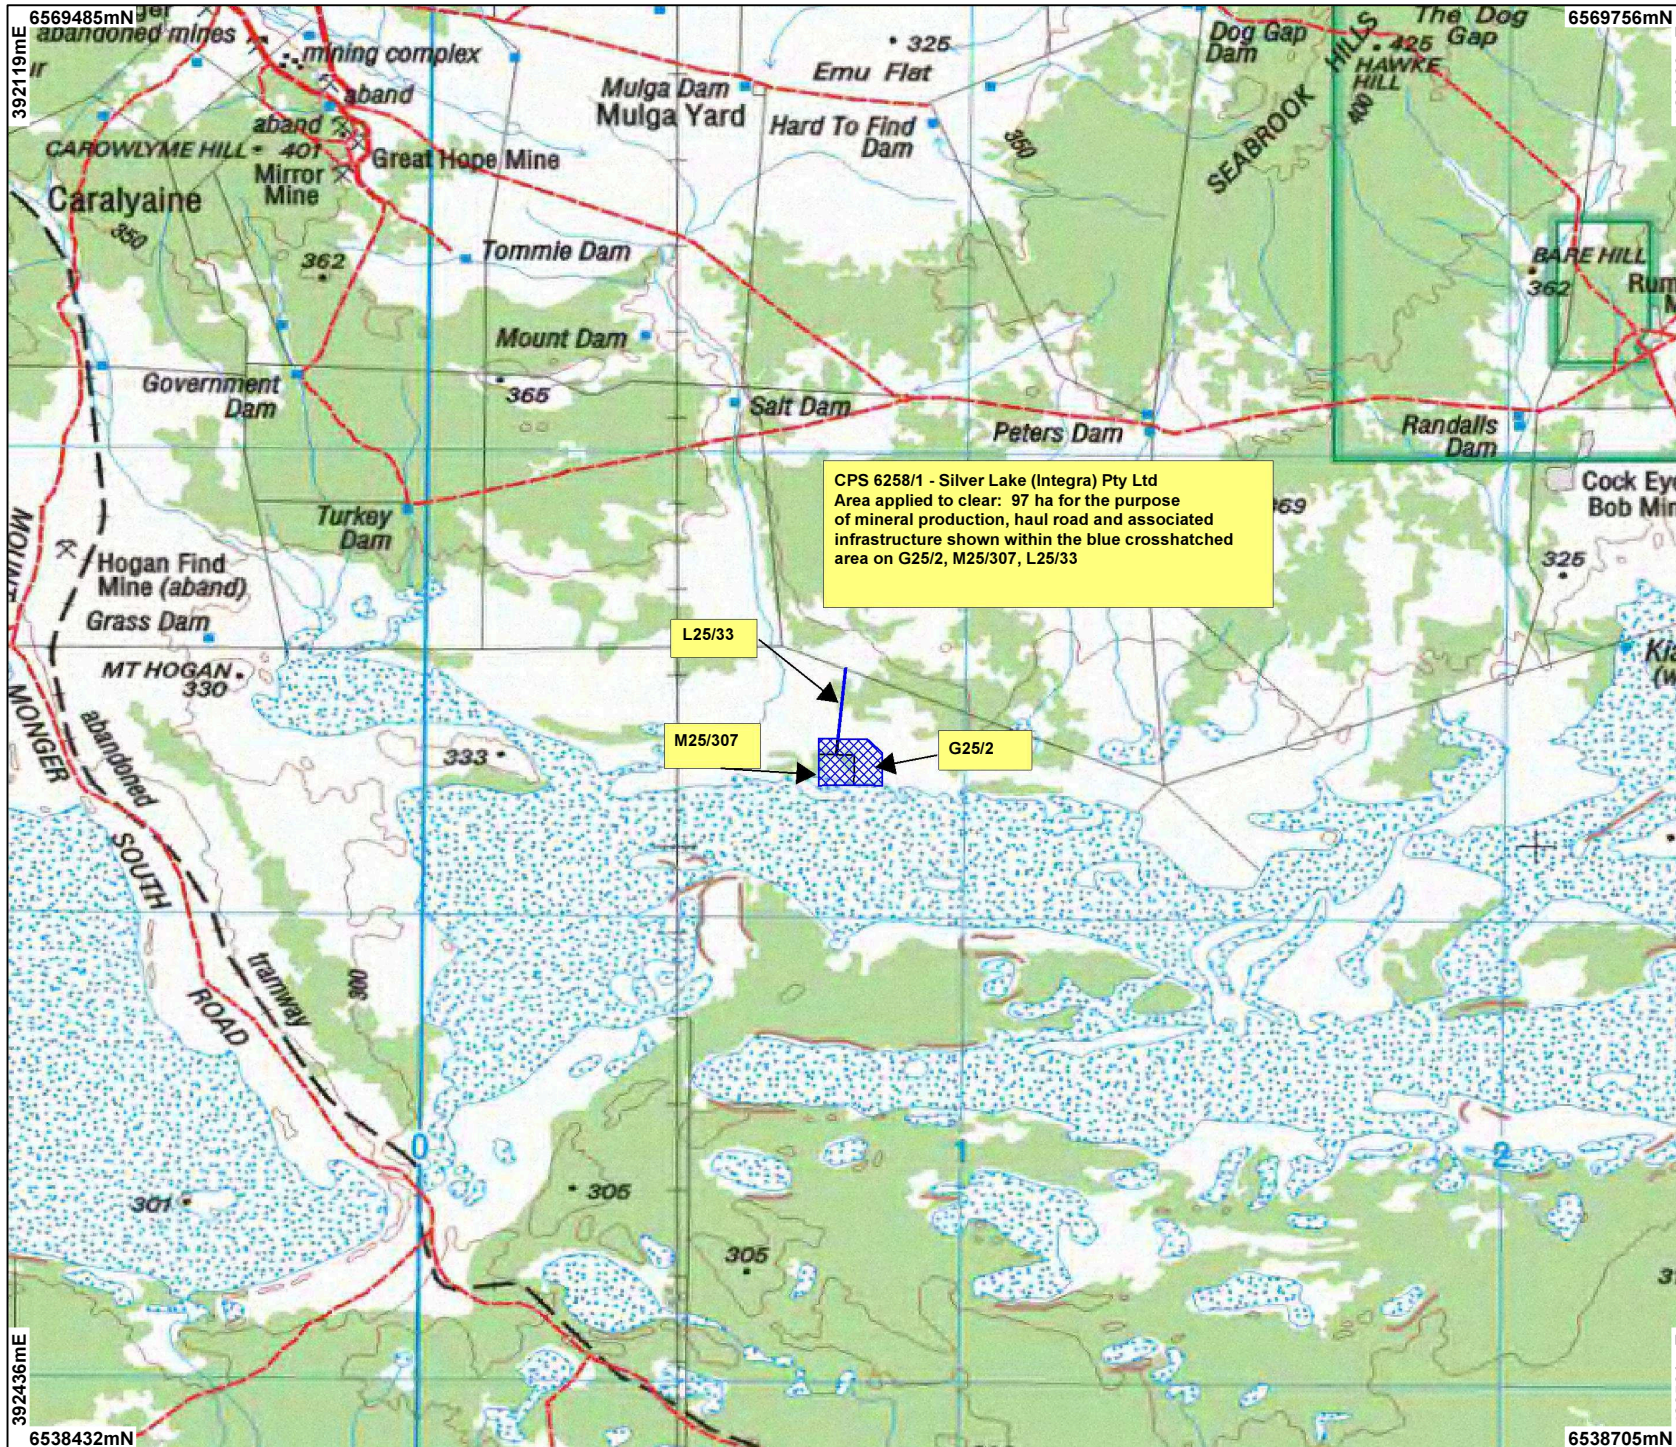

CPS 6258/1 - Silver Lake (Integra) Pty Ltd

LEGEND

- Mining Tenements
- Clearing Instruments
- NATMAP 250K Series Mapping - GA 08/03

Scale 1:150000
 (Approximate when reproduced at A4)
 Geocentric Datum Australia 1994
 Note: the data in this map have not been projected. This may result in geometric distortion or measurement inaccuracies.

..... Date

Officer with delegated authority under Section 20 of the Environmental Protection Act 1986

Information derived from this map should be confirmed with the data custodian acknowledged by the agency acronym in the legend.