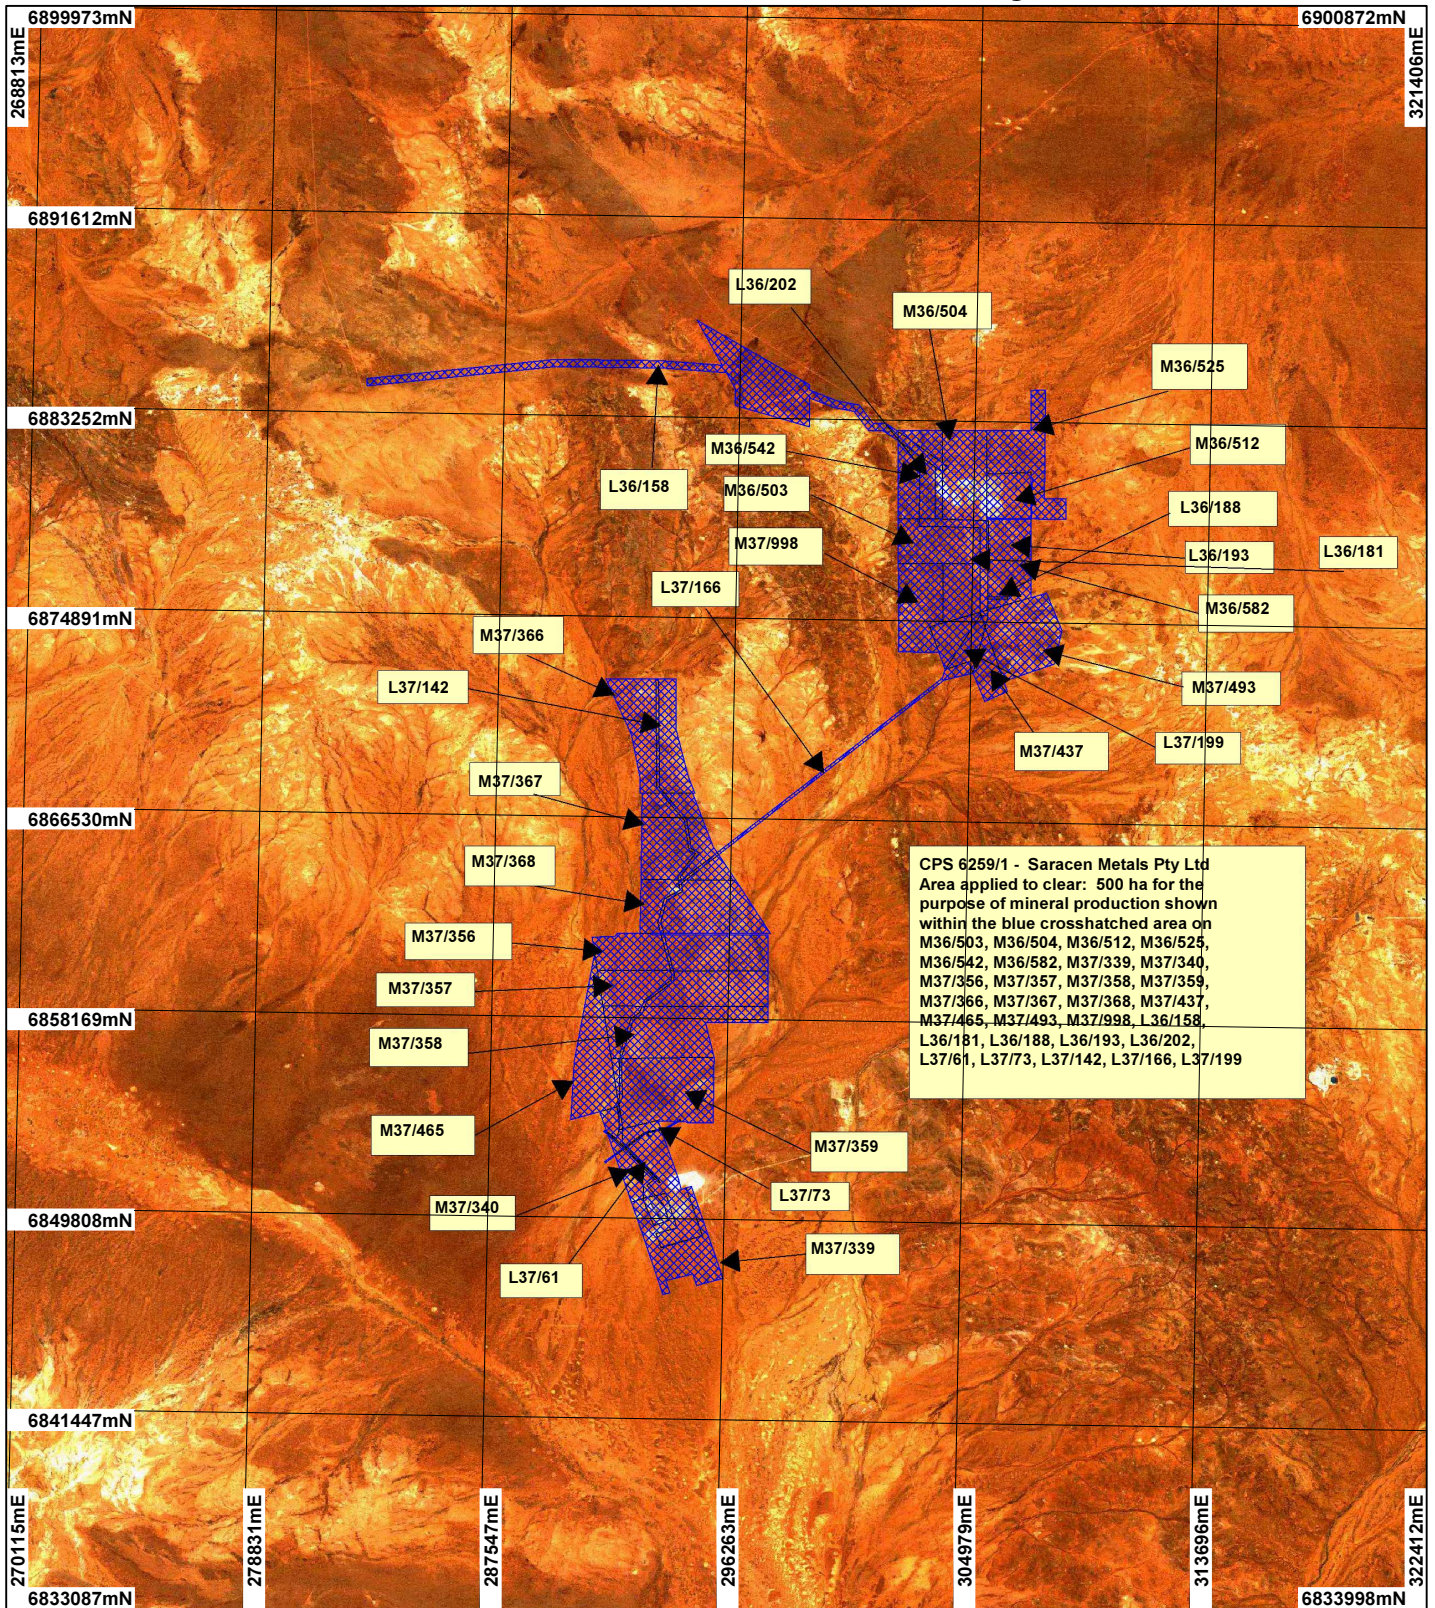

CPS 6259/1 - Saracen Metals Pty Ltd

LEGEND

-  Mining Tenements
 -  Clearing Instruments
- Western Australia ETM 25m
543 - AGO 2004

Scale 1:300000

(Approximate when reproduced at A4)

Geocentric Datum Australia 1994

Note: the data in this map have not been projected. This may result in geometric distortion or measurement inaccuracies.

..... Date

Officer with delegated authority under Section 20 of the Environmental Protection Act 1986

Information derived from this map should be confirmed with the data custodian acknowledged by the agency acronym in the legend.

WESTERN AUSTRALIA
 WA Crown Copyright 2002