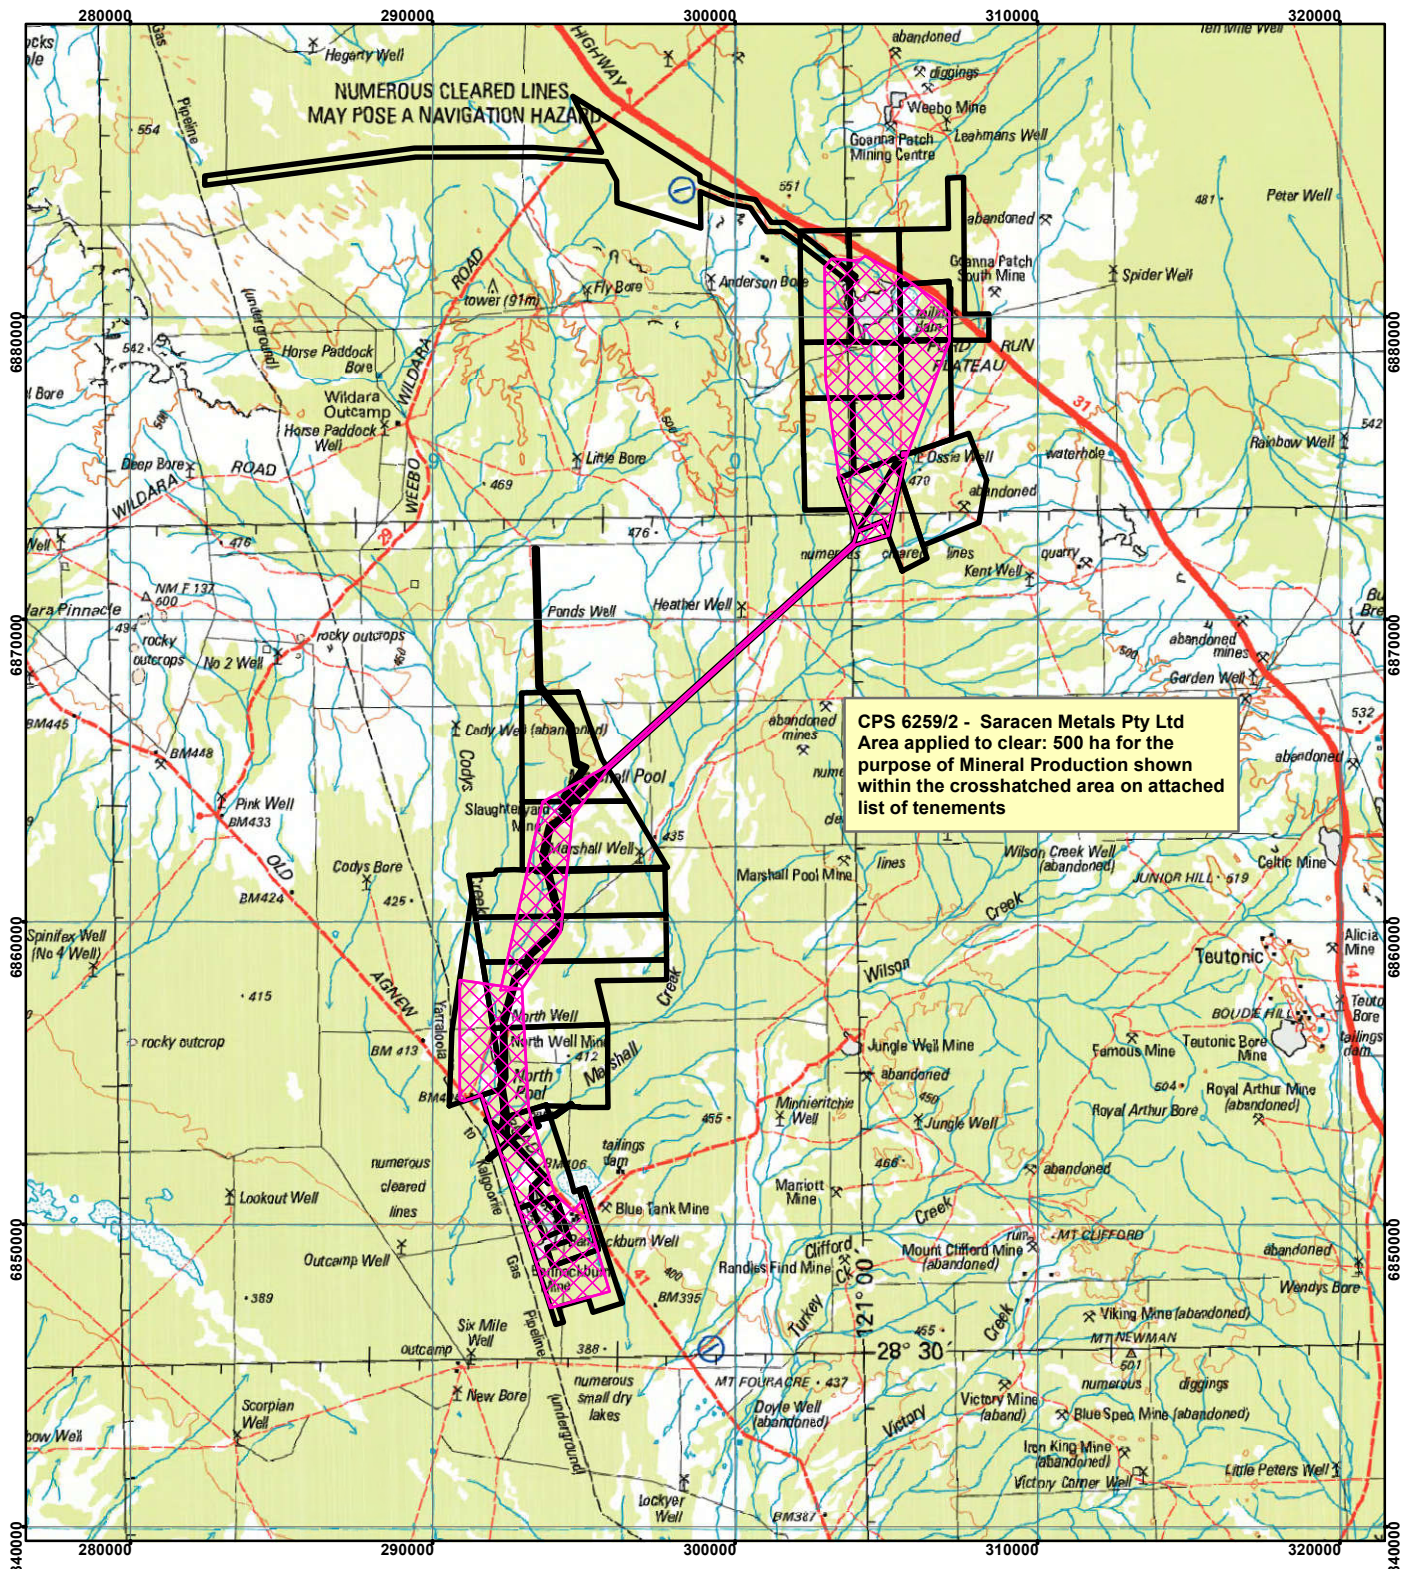

# CPS 6259/2 - Saracen Metals Pty Ltd

**Legend**

-  Clearing Instruments
-  Mining Tenements

Scale 1:250,000

Geocentric Datum Australia 1994

*Note: the data in this map have not been projected. This may result in geometric distortion or measurement inaccuracies.*

..... Date .....

Officer with delegated authority under Section 20 of the Environmental Protection Act 1986

Information derived from this map should be confirmed with the data custodian acknowledged by the agency acronym in the legend.