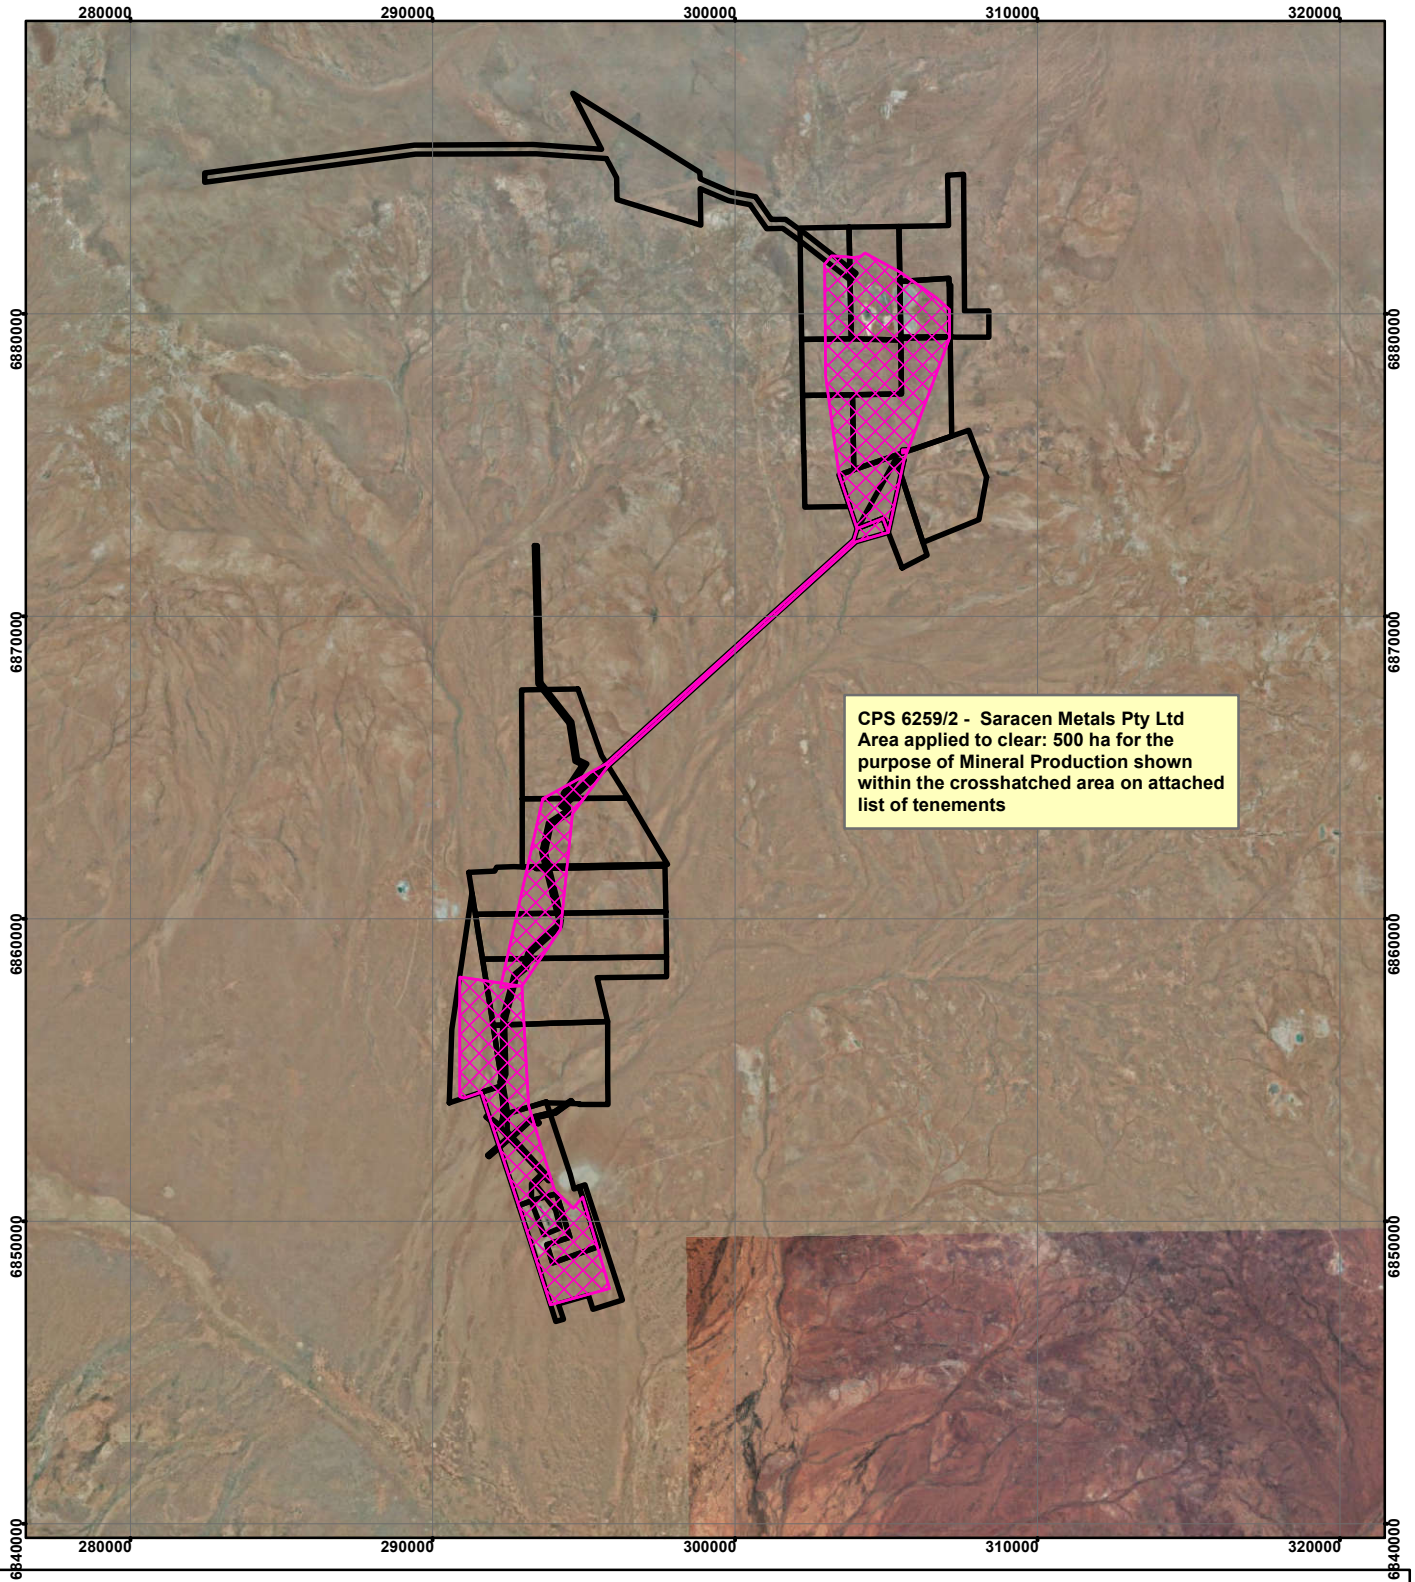

## Legend

-  Clearing Instruments
-  Mining Tenements

Geocentric Datum Australia 1994

*Note: the data in this map have not been projected. This may result in geometric distortion or measurement inaccuracies.*

..... Date .....

Officer with delegated authority under Section 20 of the Environmental Protection Act 1986

Information derived from this map should be confirmed with the data custodian acknowledged by the agency acronym in the legend.