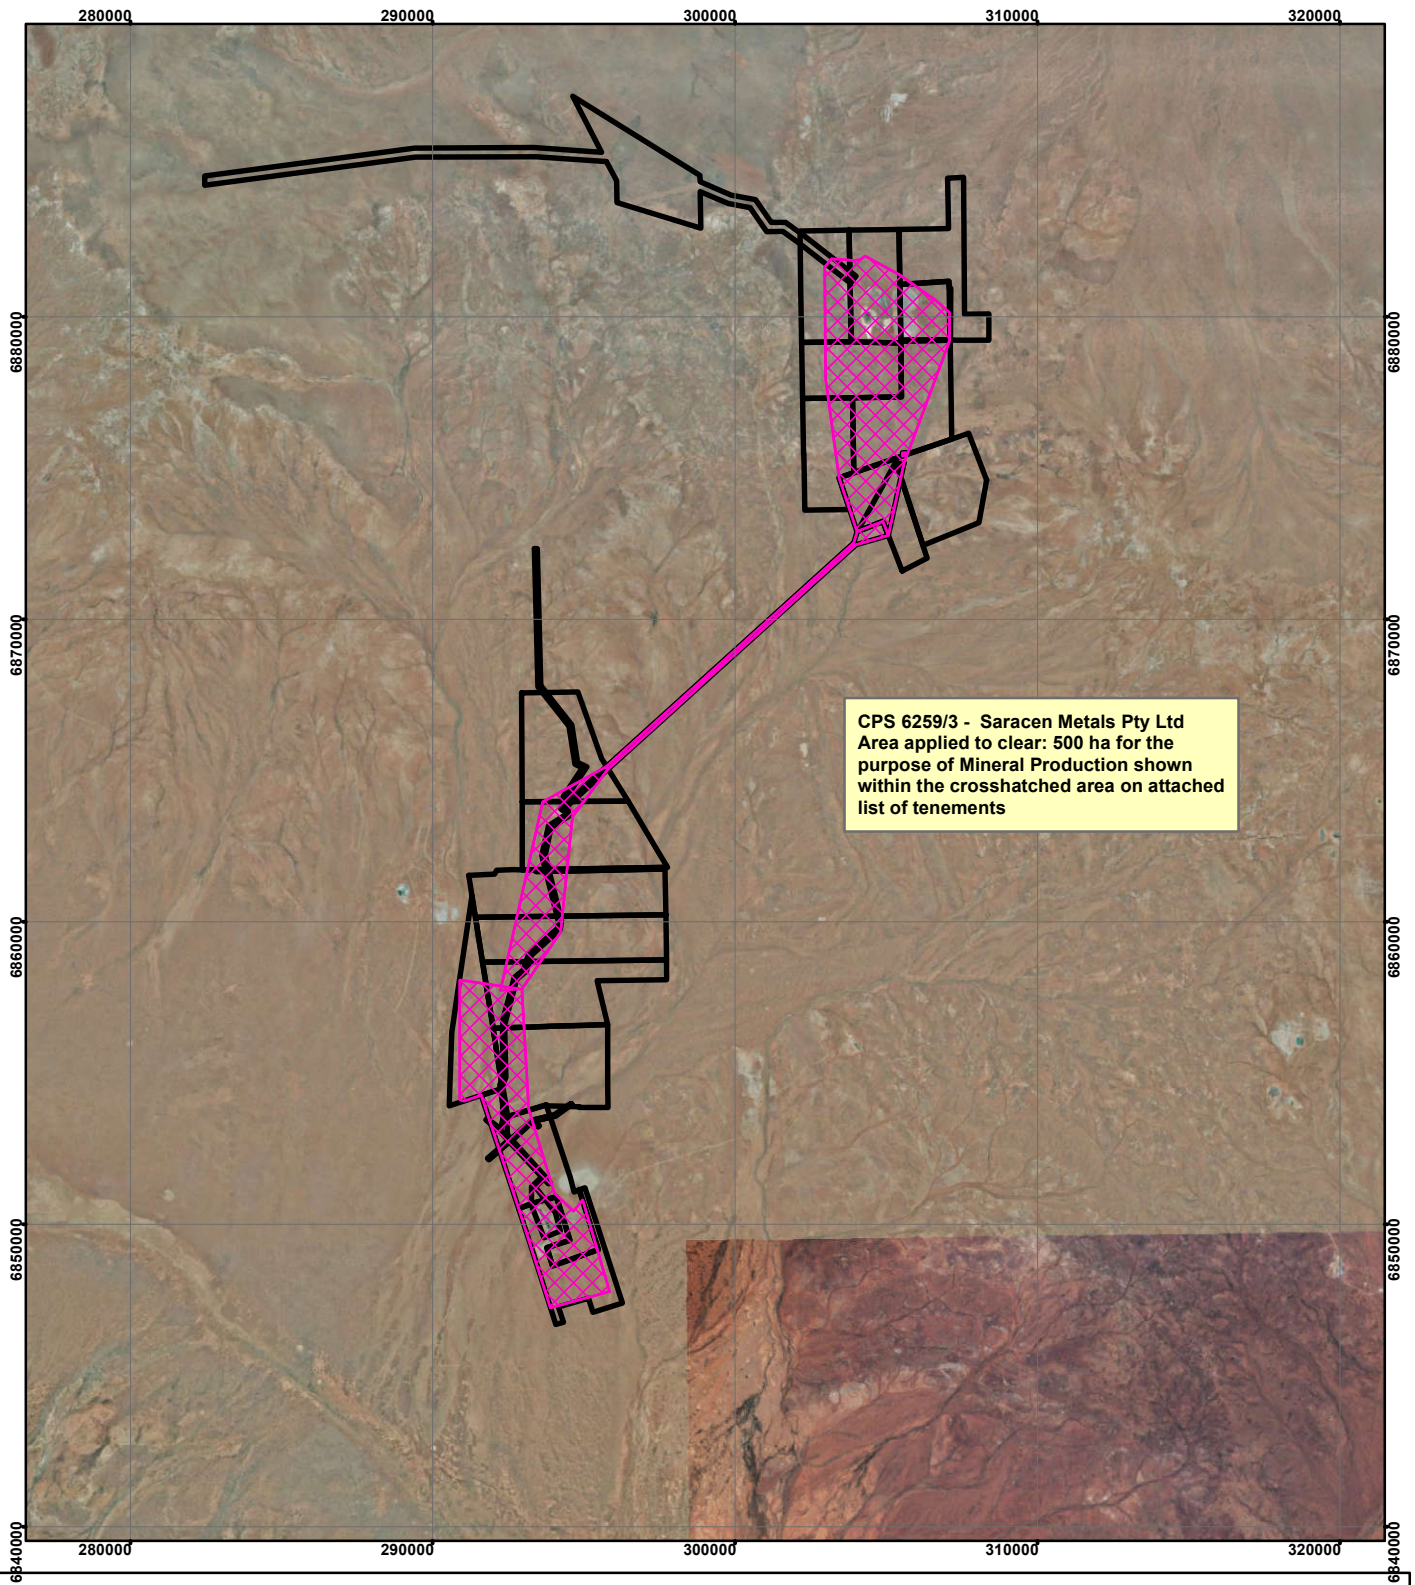

CPS 6259/3 - Saracen Metals Pty Ltd

Legend

-  Clearing Instruments
-  Mining Tenements

Geocentric Datum Australia 1994

Note: the data in this map have not been projected. This may result in geometric distortion or measurement inaccuracies.

..... Date

Officer with delegated authority under Section 20 of the Environmental Protection Act 1986

Information derived from this map should be confirmed with the data custodian acknowledged by the agency acronym in the legend.