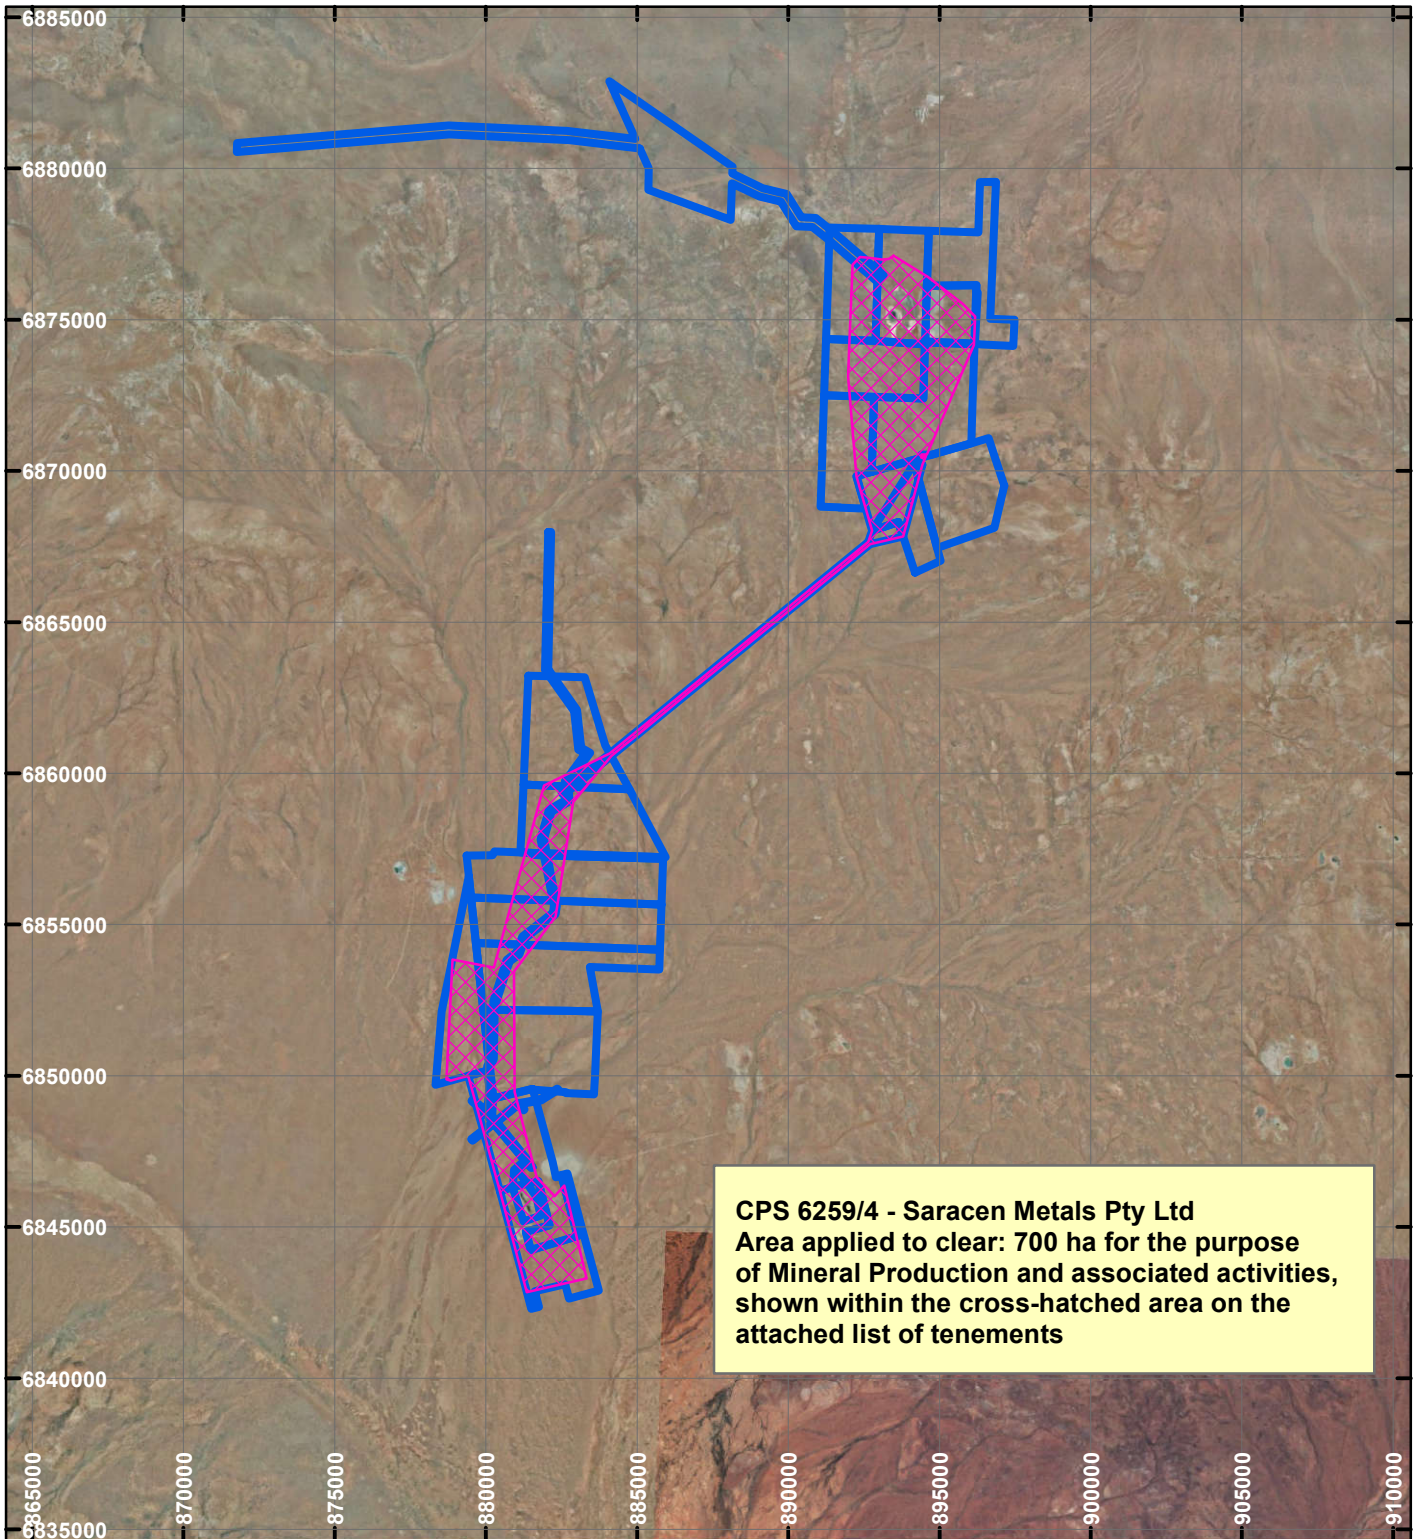

CPS 6259/4 - Saracen Metals Pty Ltd

LEGEND

 **Clearing Instruments**

 **Mining Tenements**

Orthophotography sourced from Landgate

Scale 1:250,000

(Approximate when reproduced at A4)

Geocentric Datum Australia 1994

Note: the data in this map have not been projected. This may result in geometric distortion or measurement inaccuracies.

..... Date

Officer with delegated authority under Section 20 of the Environmental Protection Act 1986