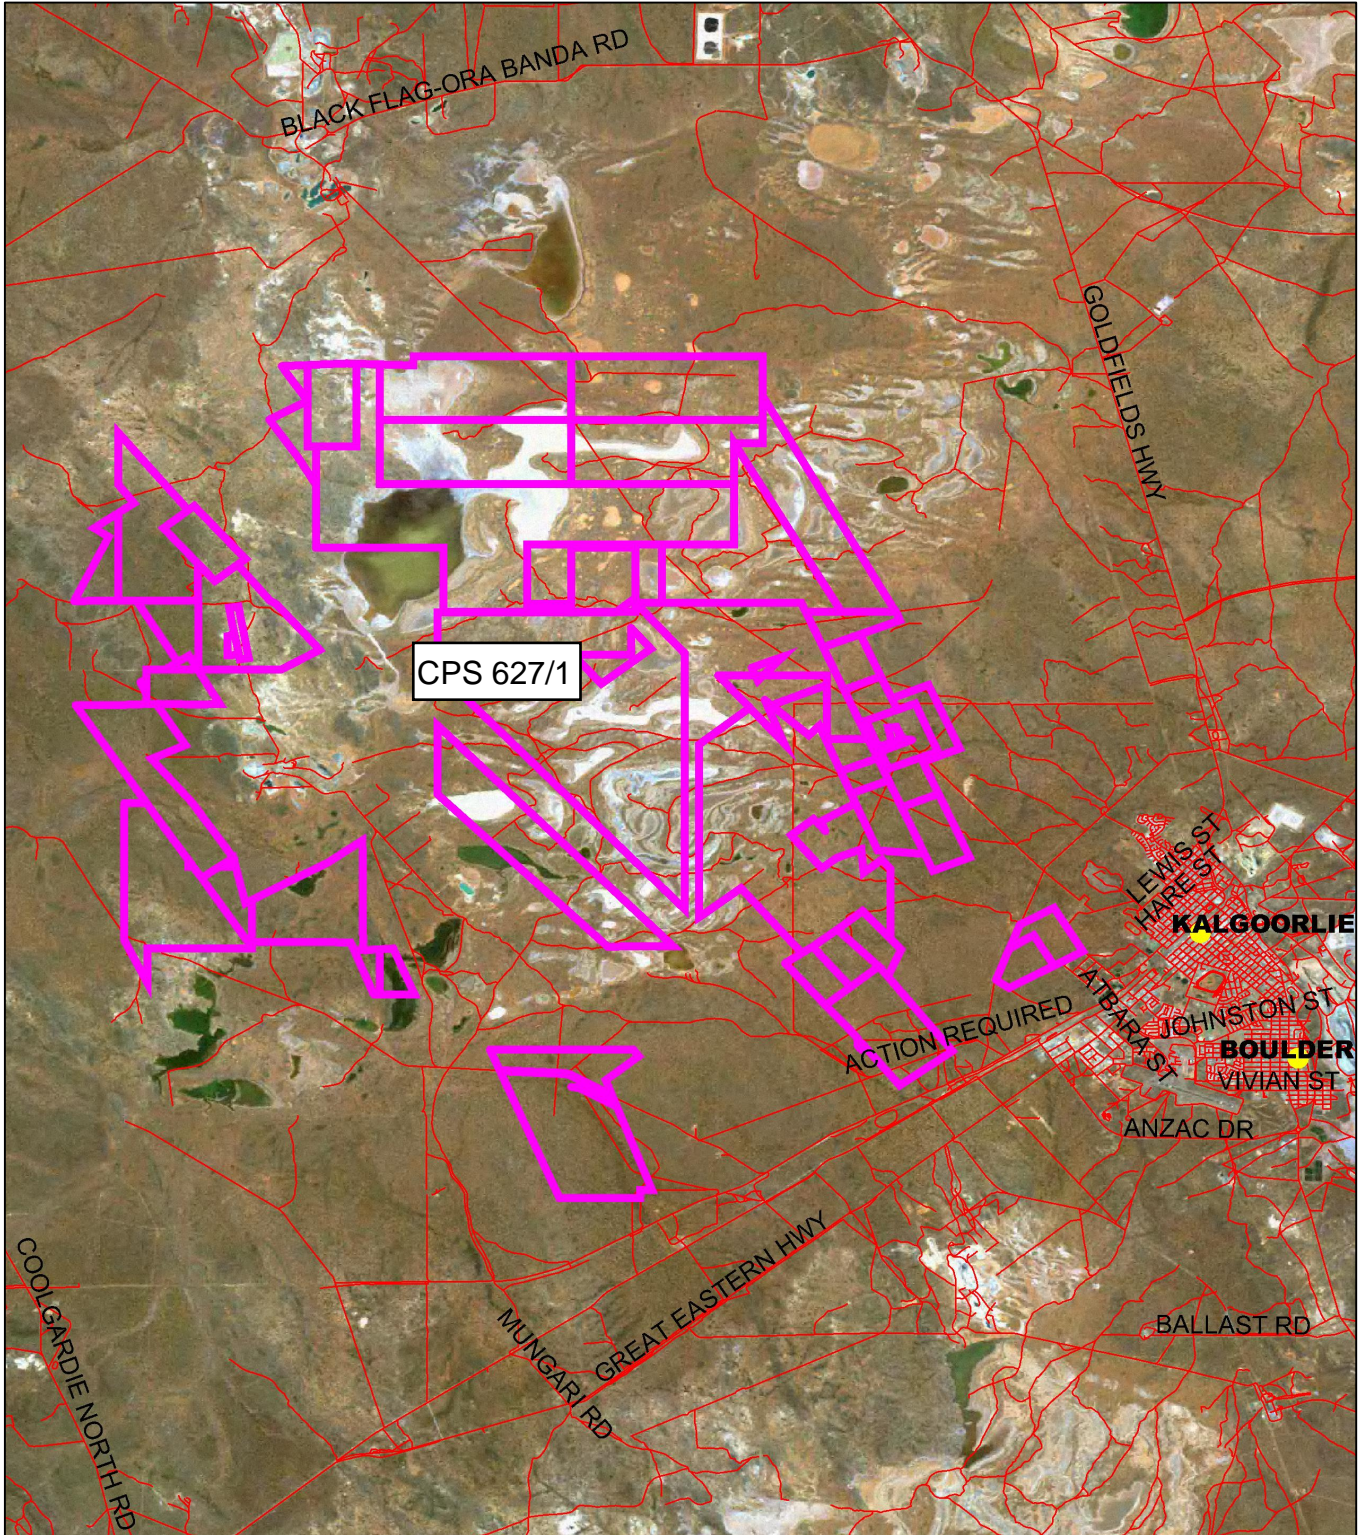

CPS 627/1

LEGEND

⚡ Road Centrelines - DLI 1/5/04

□ Cadastre - DLI 1/09/04

● Towns - DLI 8/04

Western Australia ETM 25m 321 - GA 99

Swan Coastal Plain North 1m Orthomosaic - DLI 01/04

Jurien Bay Marine Park 50cm Orthomosaic - DLI 04

Swan Coastal Plain South 1m Orthomosaic - DLI 01/04

Denmark 1m Orthomosaic - DOLA 01

Scale 1:206577

(Approximate when reproduced at A4)

Geocentric Datum Australia 1994

Note: the data in this map have not been projected. This may result in geometric distortion or measurement inaccuracies.

Date

Information derived from this map should be confirmed with the data custodian acknowledged by the agency acronym in the legend.