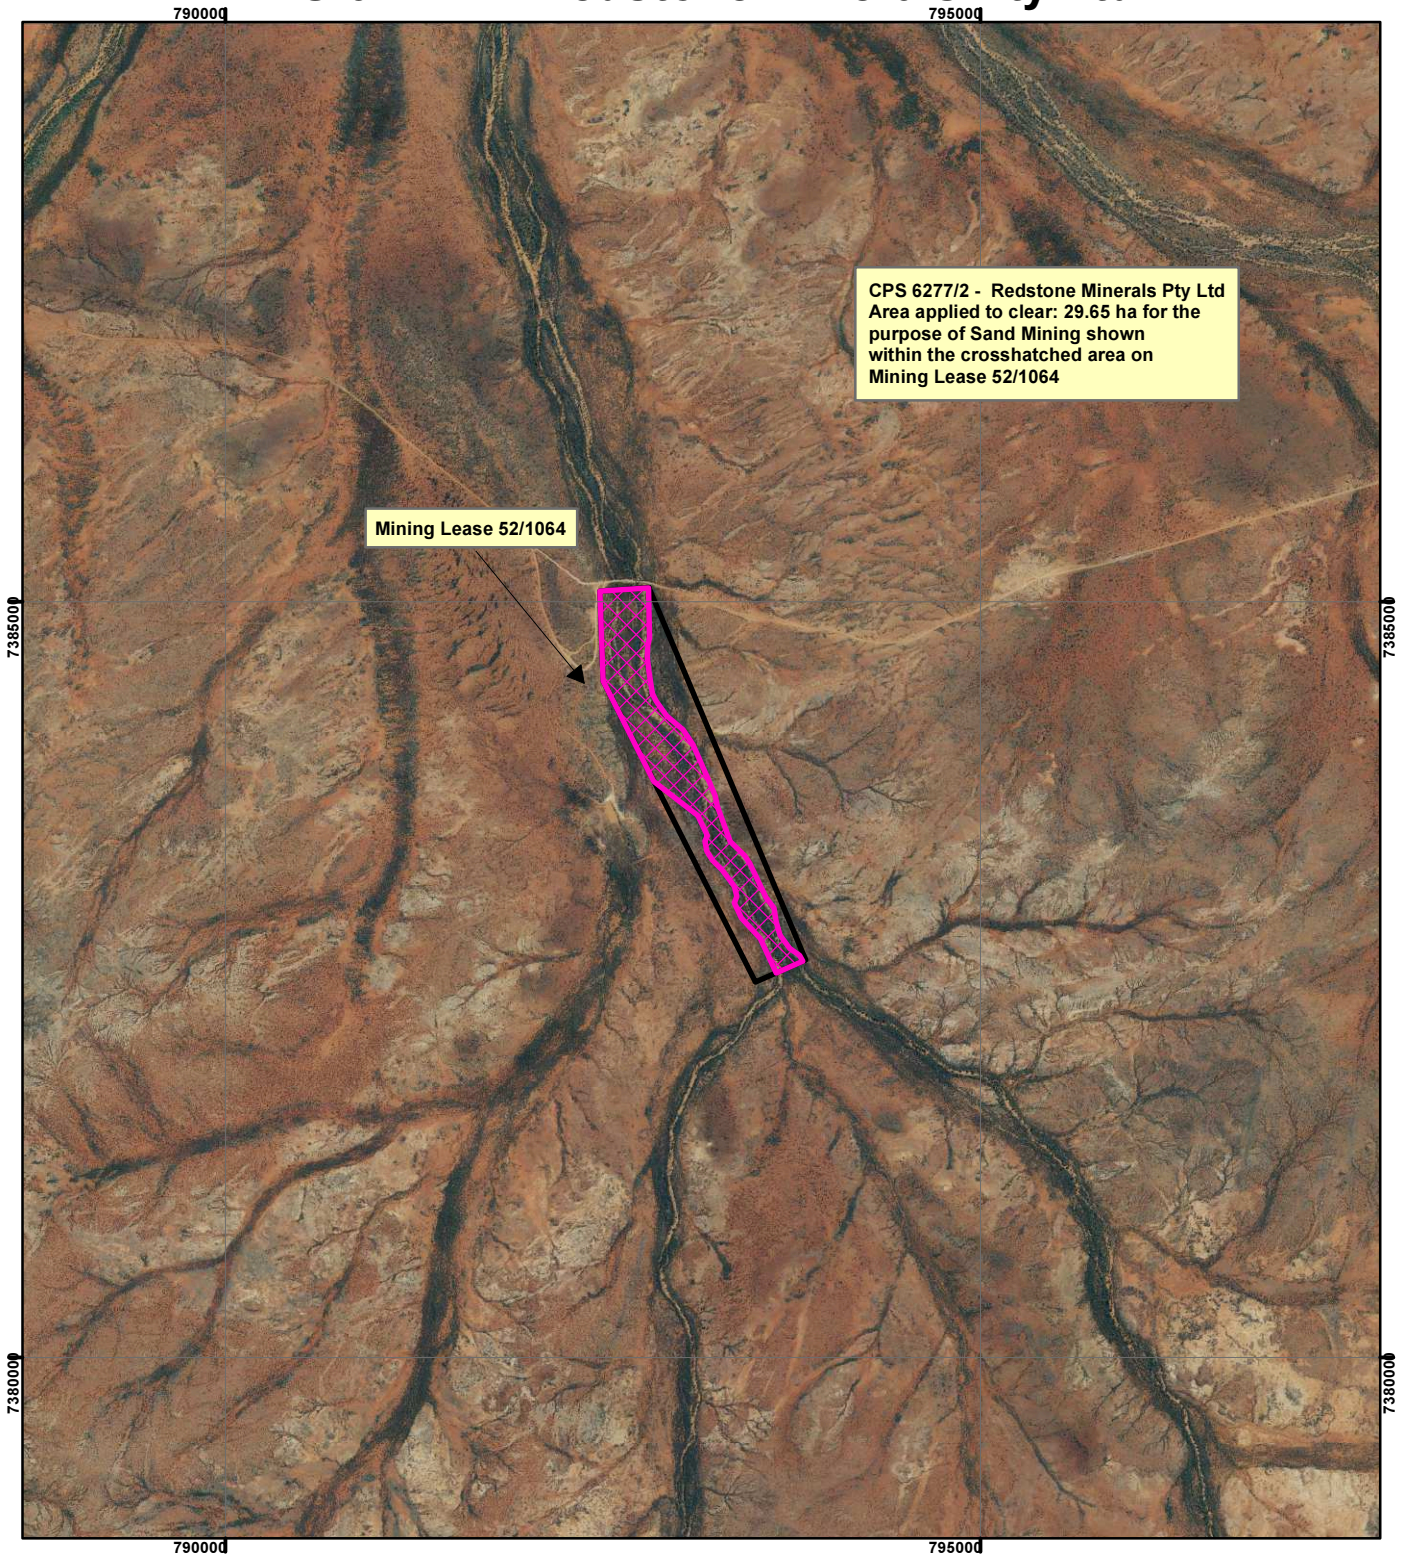

CPS 6277/2 - Redstone Minerals Pty Ltd

Legend

 Clearing Instruments

TENID

 M 5201064

Geocentric Datum Australia 1994

Note: the data in this map have not been projected. This may result in geometric distortion or measurement inaccuracies.

..... Date

Officer with delegated authority under Section 20 of the Environmental Protection Act 1986

Information derived from this map should be confirmed with the data custodian acknowledged by the agency acronym in the legend.