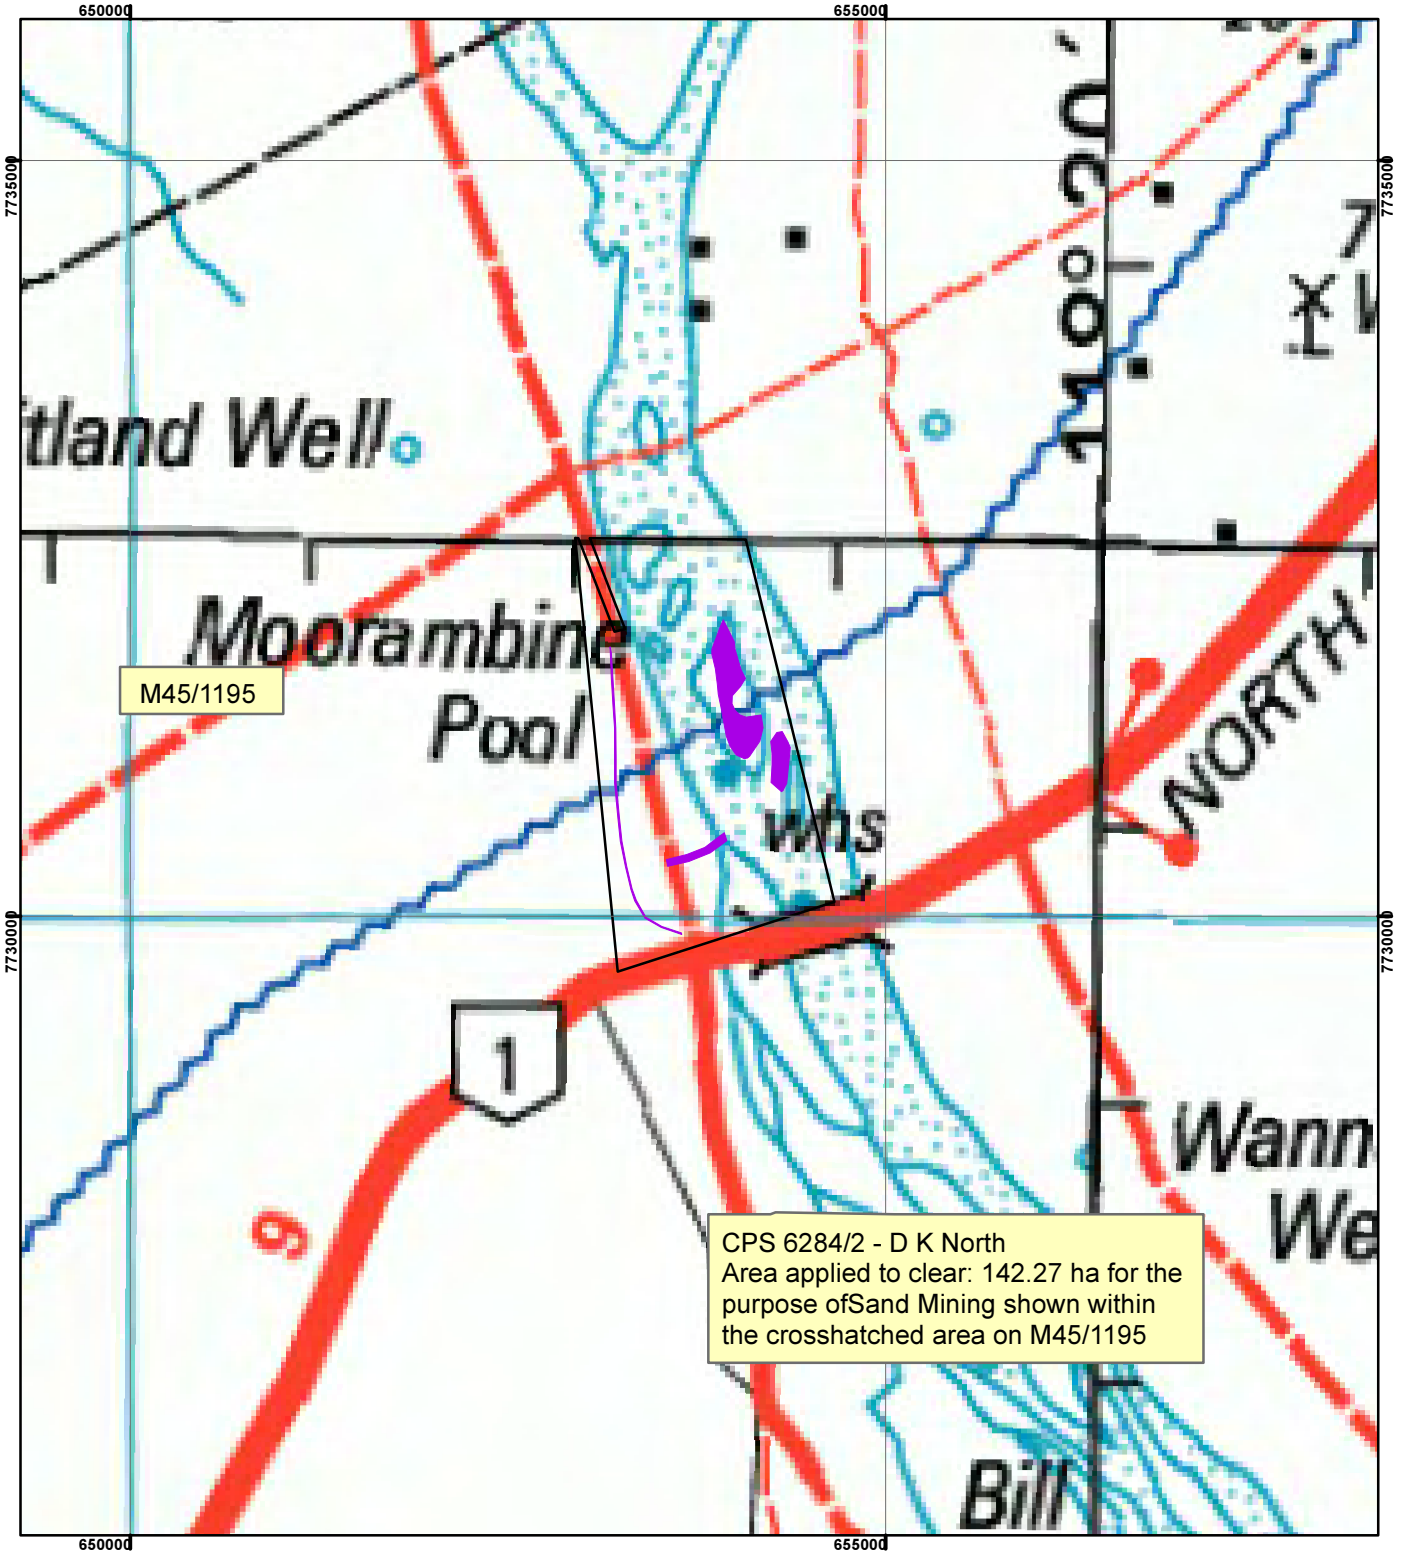

CPS 6284/2 - D K North

Legend

 62842

Mining Tenements

 M 45/1195

Geocentric Datum Australia 1994

Note: the data in this map have not been projected. This may result in geometric distortion or measurement inaccuracies.

..... Date

Officer with delegated authority under Section 20 of the Environmental Protection Act 1986

Information derived from this map should be confirmed with the data custodian acknowledged by the agency acronym in the legend.