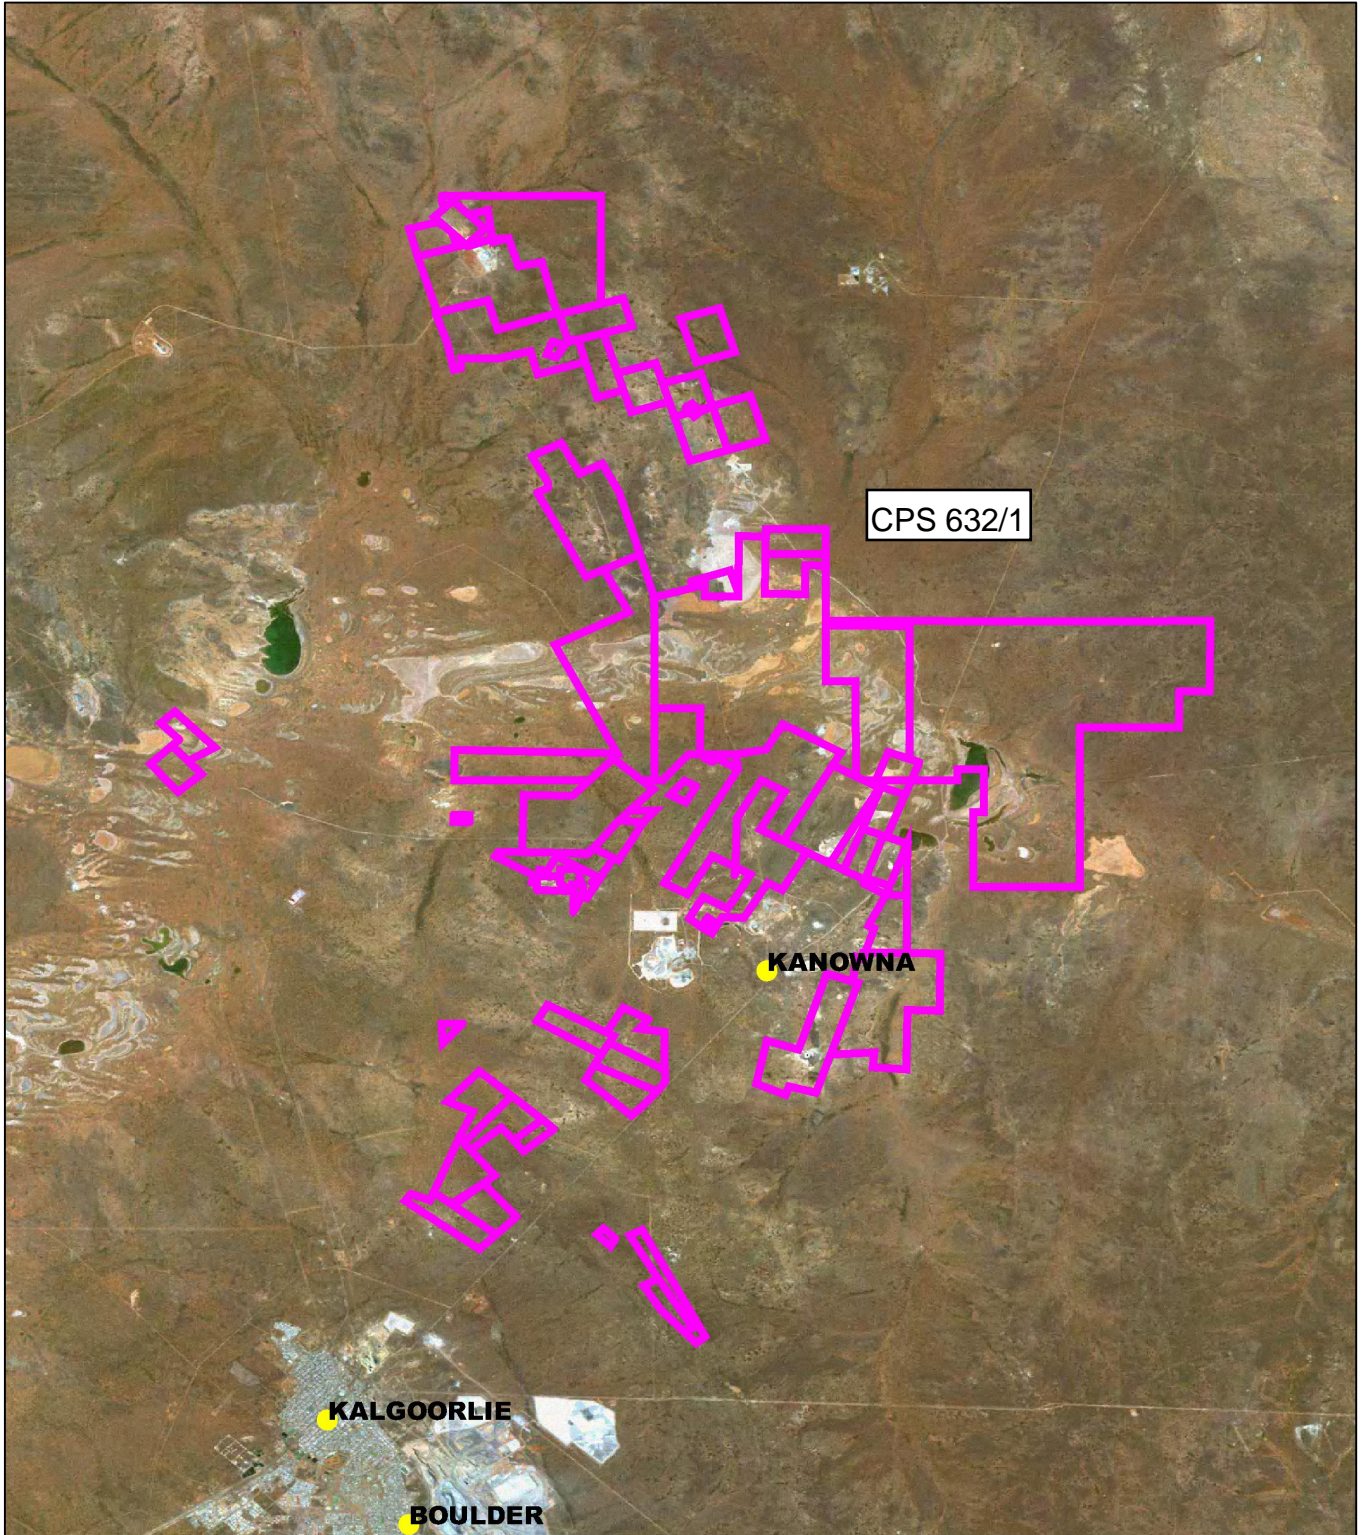

CPS 632/1

LEGEND

⚡ Road Centrelines - DLI
1/5/04

□ Cadastre - DLI 1/09/04

● Towns - DLI 8/04

Western Australia ETM 25m
321 - GA 99

Swan Coastal Plain North
1m Orthomosaic - DLI
01/04

Jurien Bay Marine Park
50cm Orthomosaic - DLI
04

Swan Coastal Plain South
1m Orthomosaic - DLI
01/04

Denmark 1m Orthomosaic -
DOLA 01

Scale 1:248194

(Approximate when reproduced at A4)

Geocentric Datum Australia 1994

Note: the data in this map have not been projected. This may result in geometric distortion or measurement inaccuracies.

..... Date

Information derived from this map should be confirmed with the data custodian acknowledged by the agency acronym in the legend.