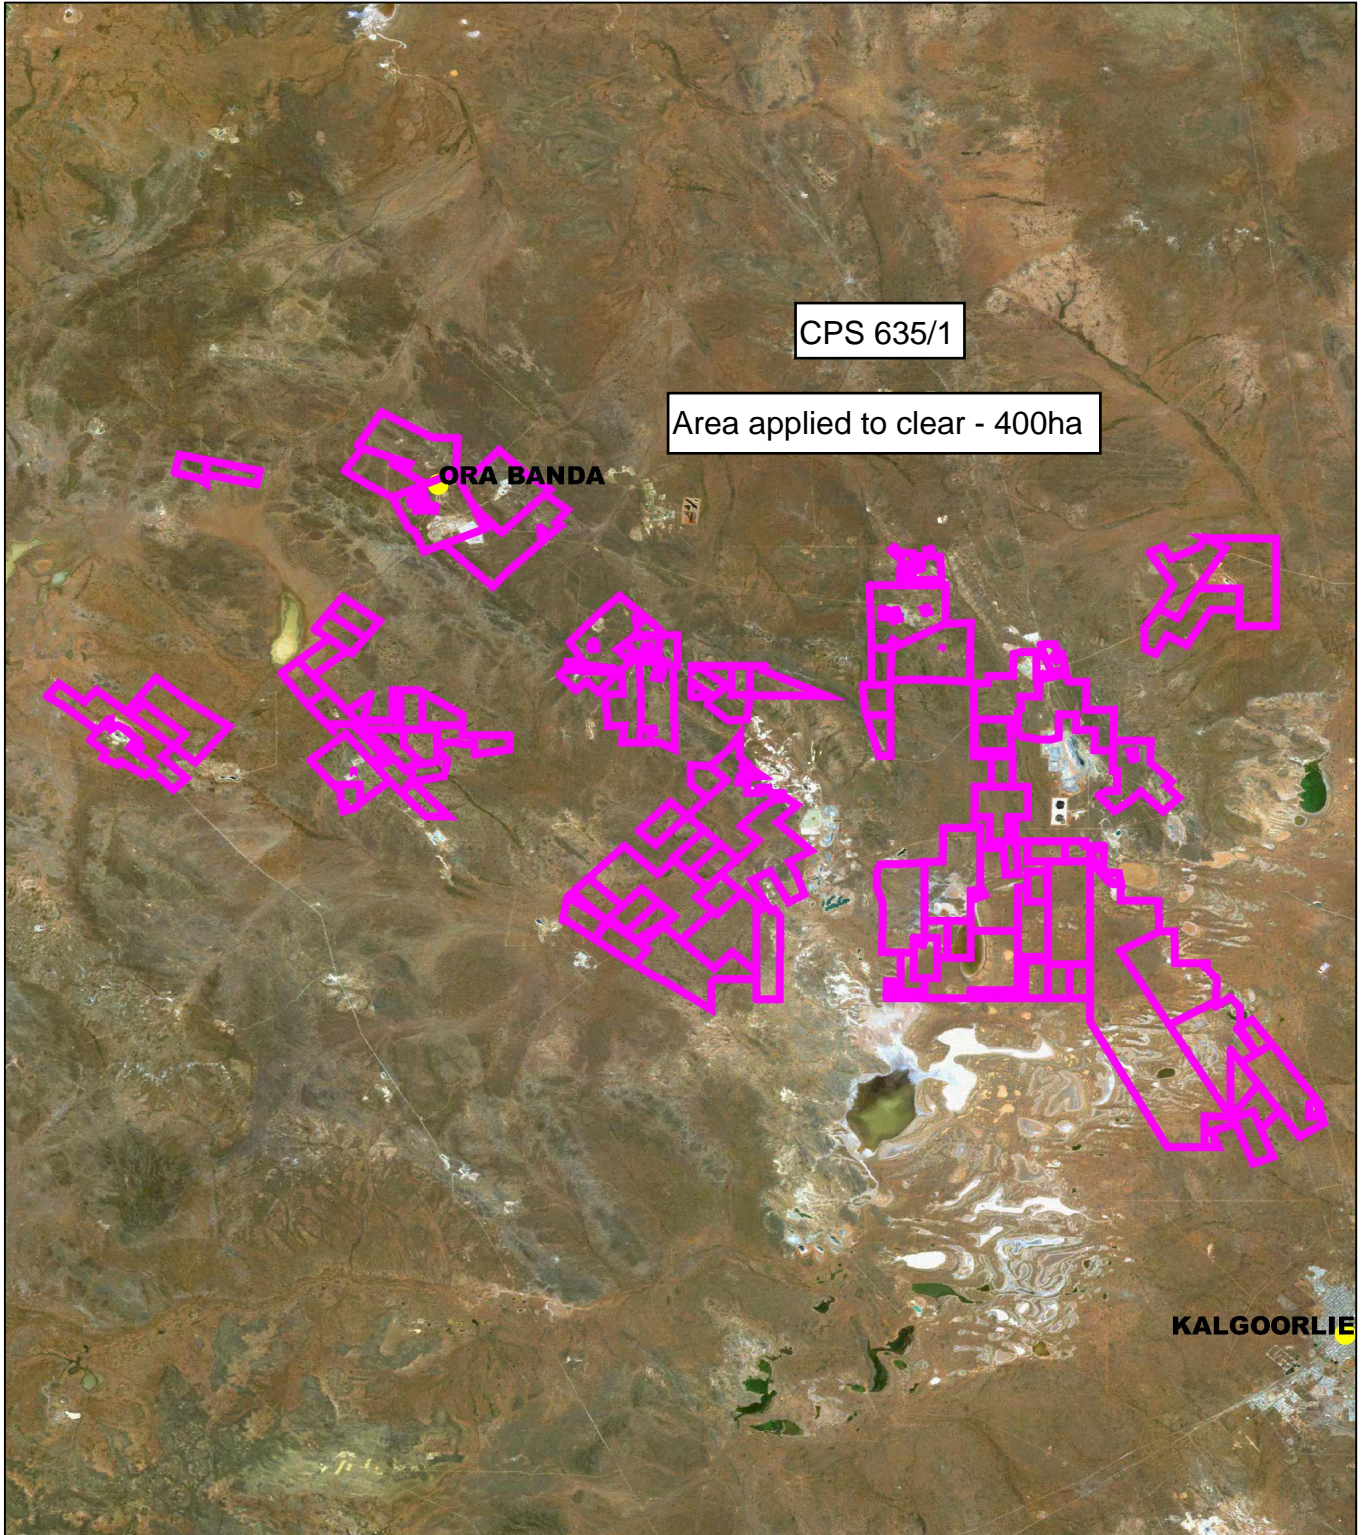

CPS 635/1

LEGEND

⚡ Road Centrelines - DLI 1/5/04

□ Cadastre - DLI 1/05/05

● Towns - DLI 8/04

Western Australia ETM 25m 321 - GA 99

Jurien Bay Marine Park 50cm Orthomosaic - DLI 04

Augusta 1.4m Orthomosaic - DOLA 00

Hill River 1.2m Orthomosaic - DOLA 98

Busselton 50cm Orthomosaic - DLI 03

0 10 km

Scale 1:354409

(Approximate when reproduced at A4)

Geocentric Datum Australia 1994

Note: the data in this map have not been projected. This may result in geometric distortion or measurement inaccuracies.