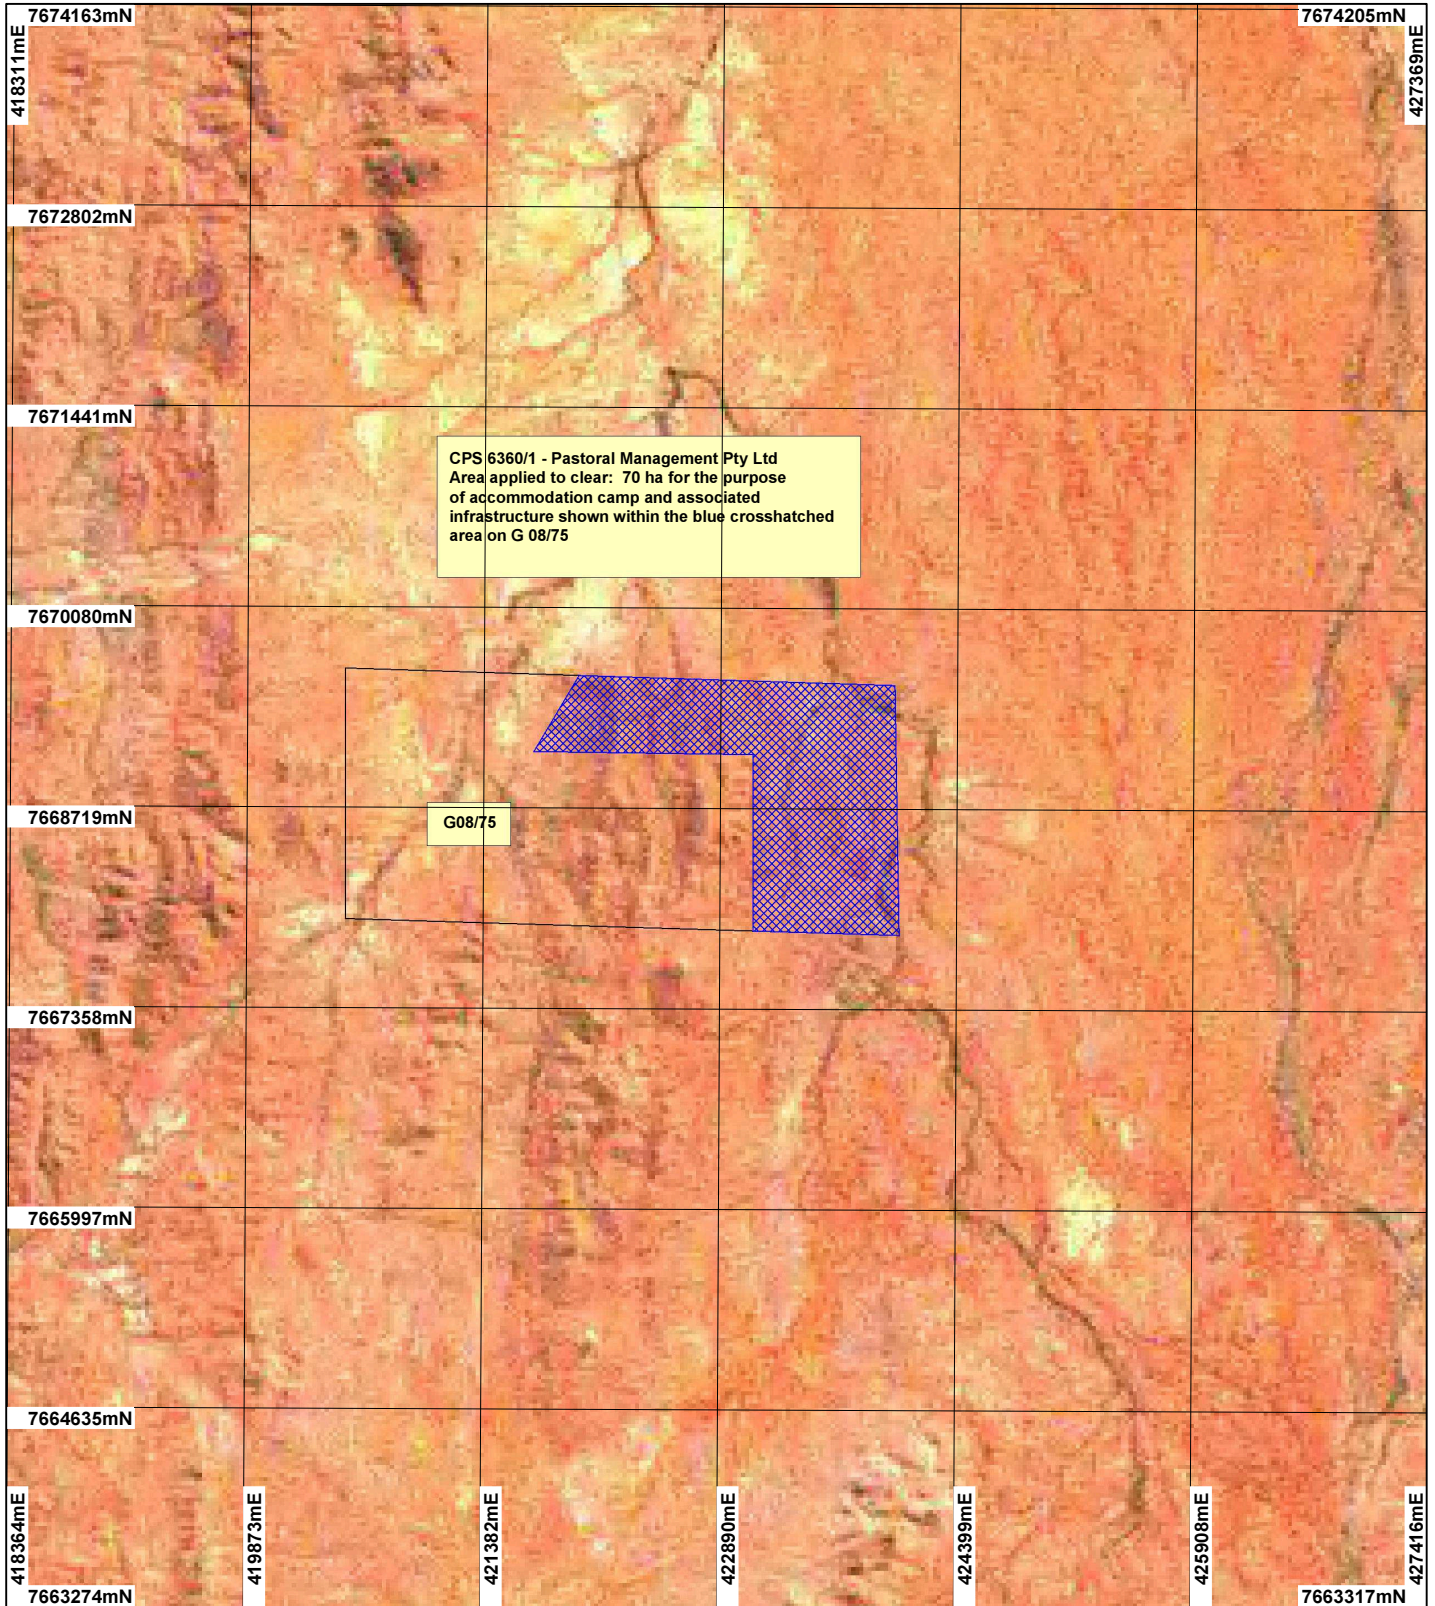

CPS 6360/1 - Pastoral Management Pty Ltd

LEGEND

- Mining Tenements
 - Clearing Instruments
- Western Australia ETM 25m
543 - AGO 2004

Scale 1:50000

(Approximate when reproduced at A4)

Geocentric Datum Australia 1994

Note: the data in this map have not been projected. This may result in geometric distortion or measurement inaccuracies.

..... Date

Officer with delegated authority under Section 20 of the Environmental Protection Act 1986

Information derived from this map should be confirmed with the data custodian acknowledged by the agency acronym in the legend.

WESTERN AUSTRALIA
WA Crown Copyright 2002