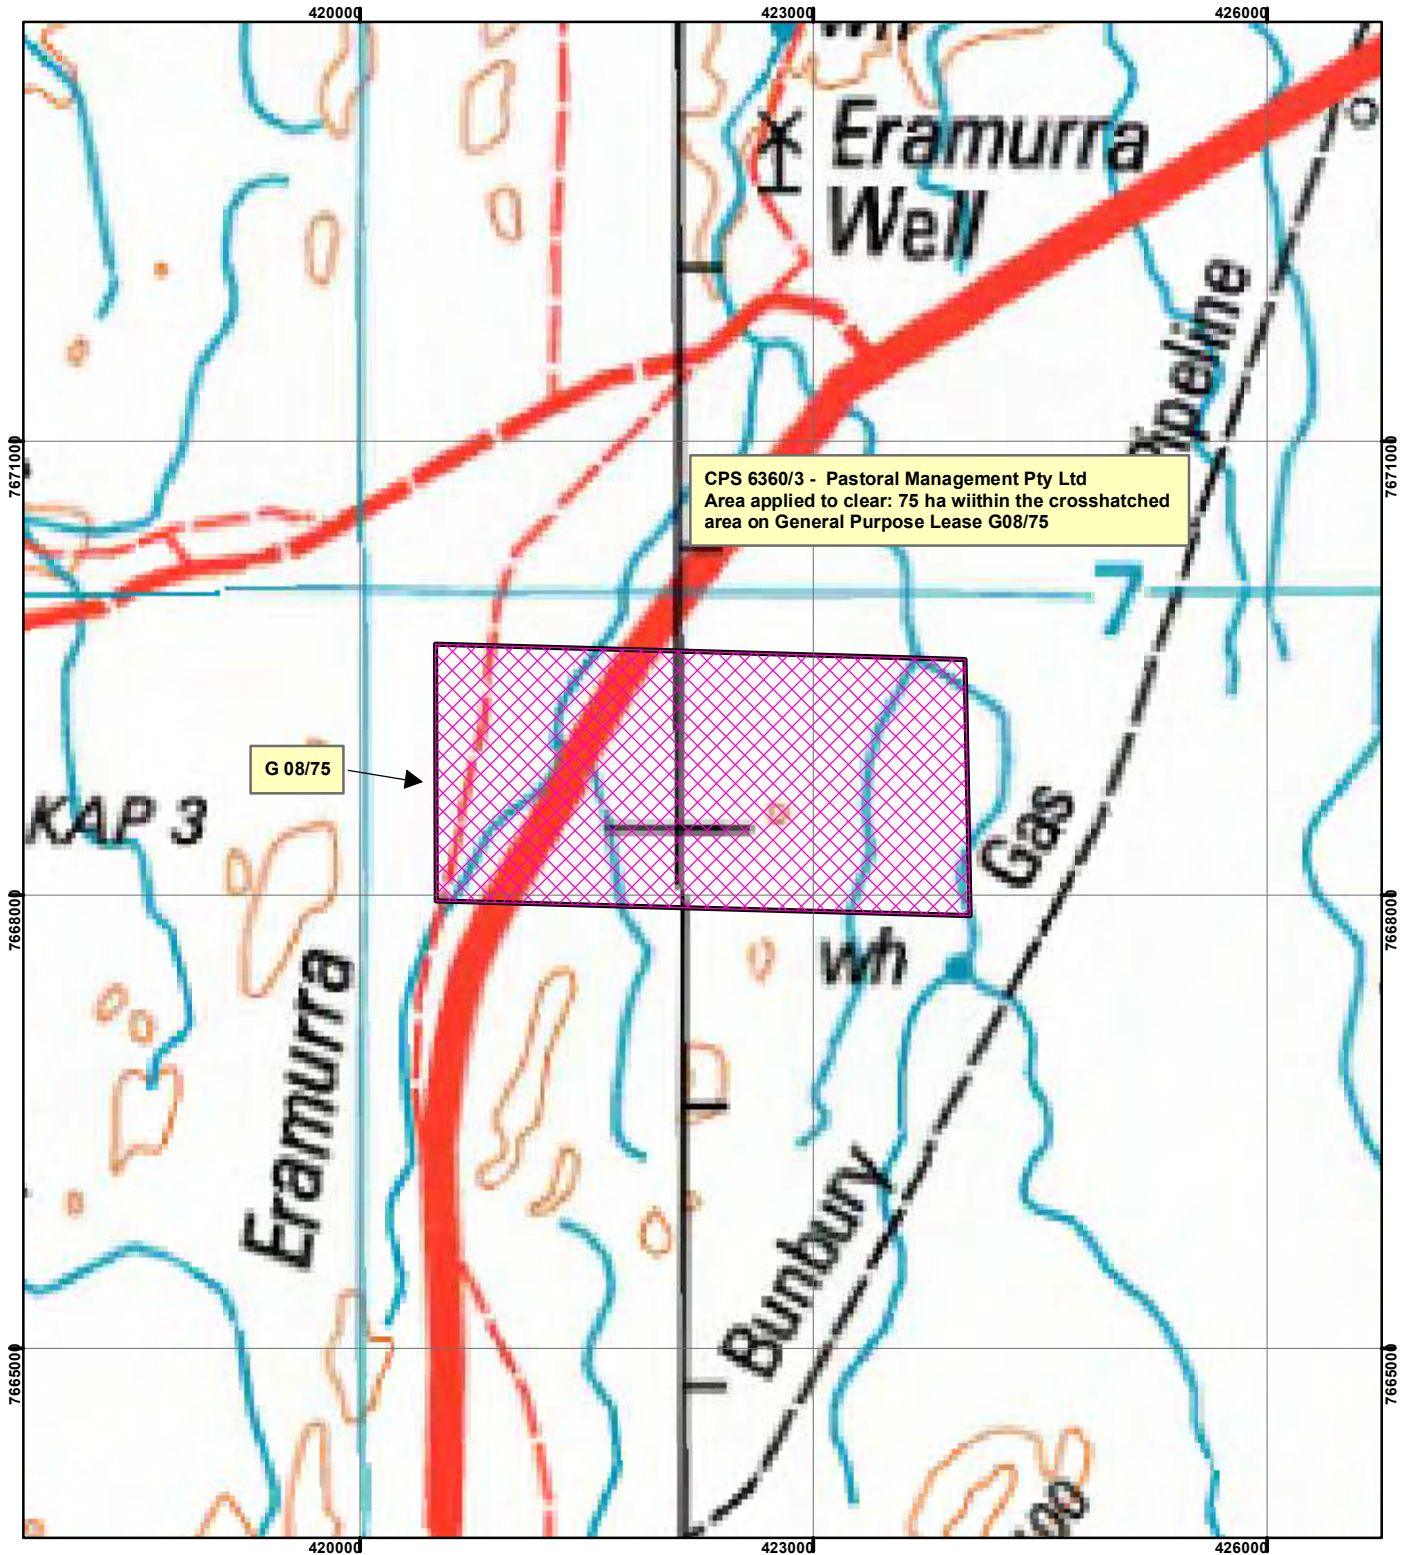

## Legend

-  Clearing Instruments
-  Mining Tenements

Geocentric Datum Australia 1994

Note: the data in this map have not been projected. This may result in geometric distortion or measurement inaccuracies.