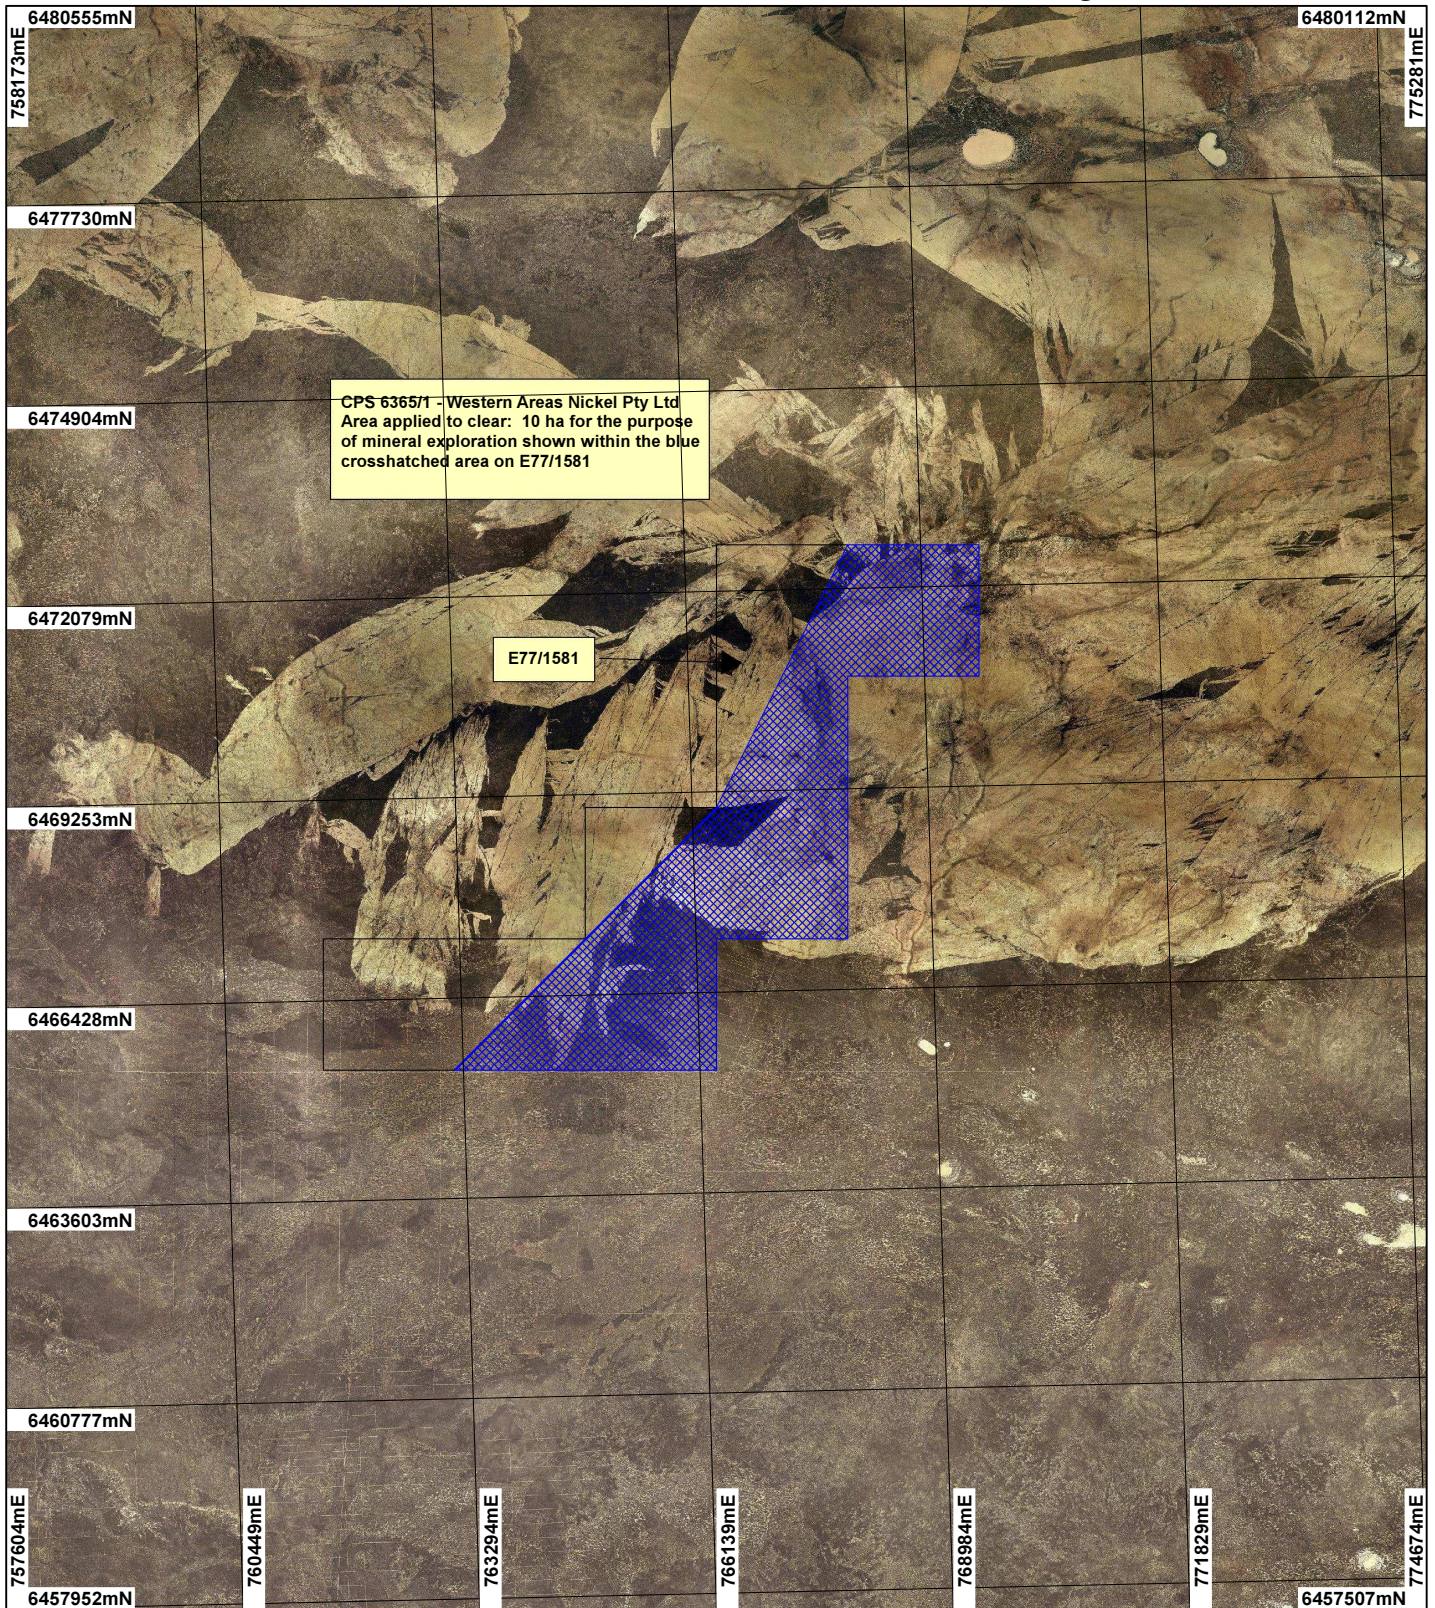

## LEGEND

-  Mining Tenements
-  Clearing Instruments
-  Cheritons Find 1.4m Orthomosaic - Landgate 2003

Scale 1:100000

(Approximate when reproduced at A4)

Geocentric Datum Australia 1994

Note: the data in this map have not been projected. This may result in geometric distortion or measurement inaccuracies.

WESTERN AUSTRALIA  
WA Crown Copyright 2002