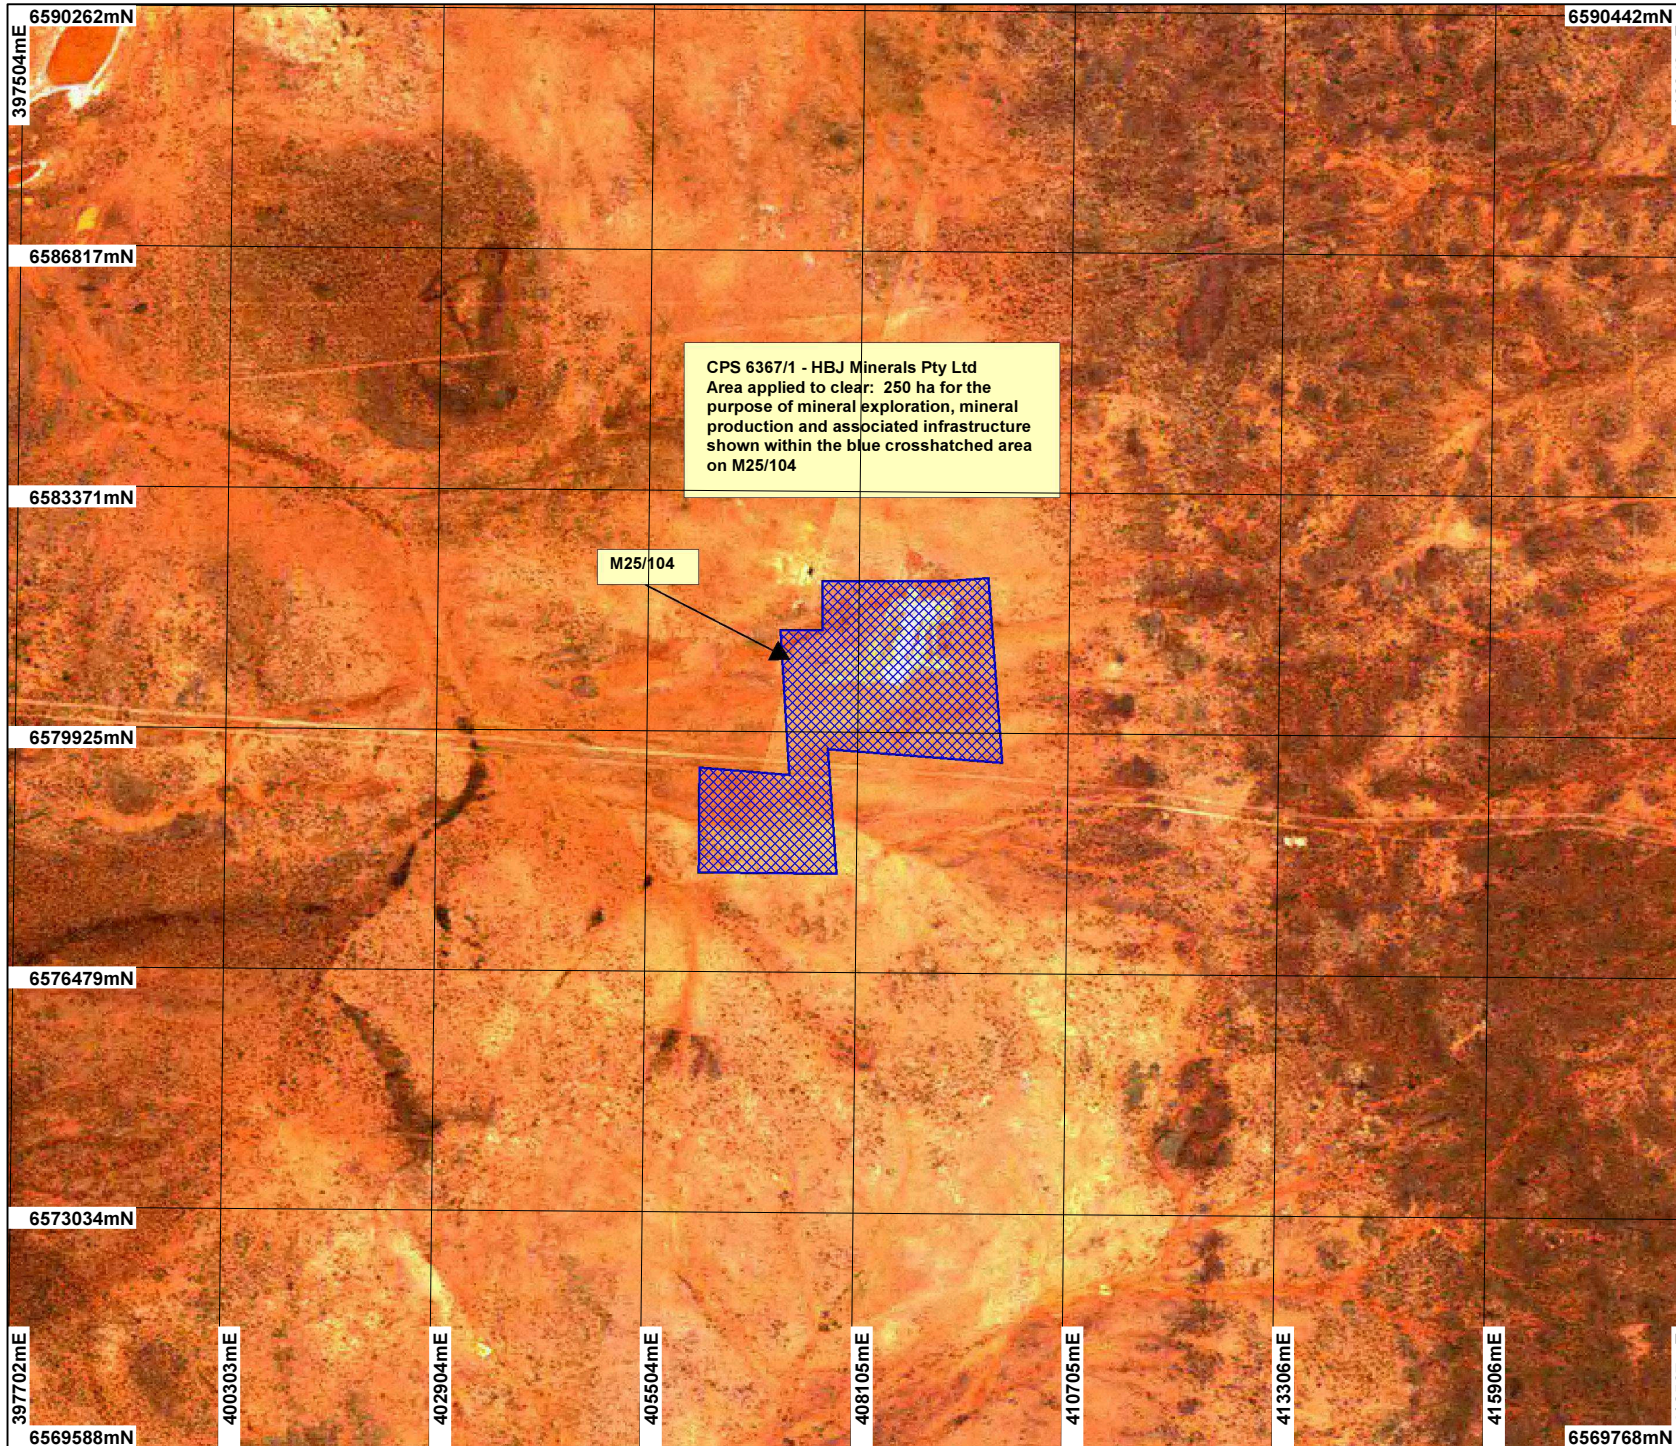

CPS 6367/1 - HBJ Minerals Pty Ltd

LEGEND

- Mining Tenements
- Clearing Instruments

Western Australia ETM 25m 543 - AGO 2004

Scale 1:100000
 (Approximate when reproduced at A4)

Geocentric Datum Australia 1994

Note: the data in this map have not been projected. This may result in geometric distortion or measurement inaccuracies.

..... Date

Officer with delegated authority under Section 20 of the Environmental Protection Act 1986