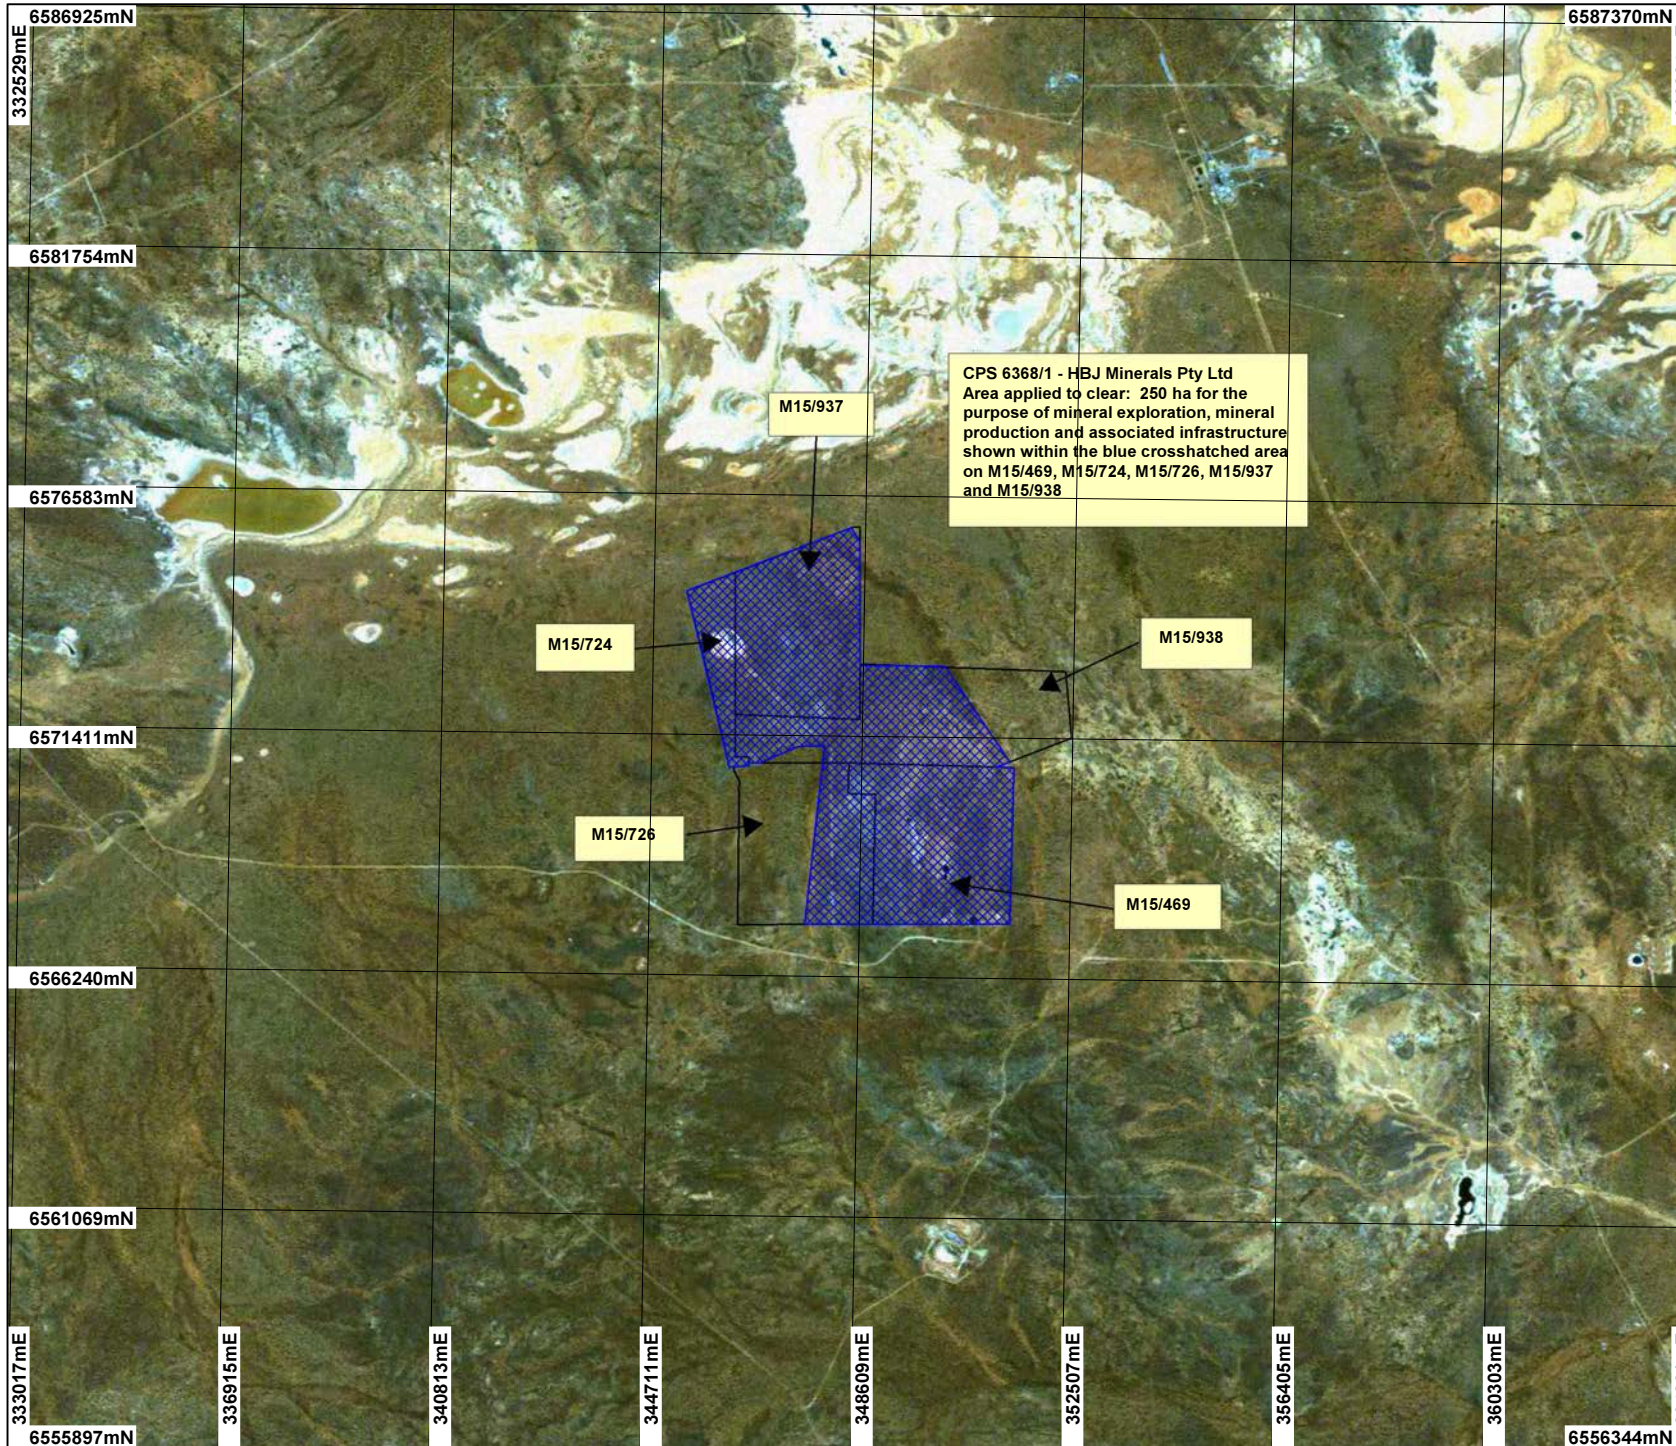

CPS 6368/1 - HBJ Minerals Pty Ltd

LEGEND

-  Mining Tenements
-  Clearing Instruments
- Western Australia Landsat Mosaic 25m - AGO 2006

Scale 1:150000
 (Approximate when reproduced at A4)

Geocentric Datum Australia 1994

Note: the data in this map have not been projected. This may result in geometric distortion or measurement inaccuracies.

..... Date

Officer with delegated authority under Section 20 of the Environmental Protection Act 1986

Information derived from this map should be confirmed with the data custodian acknowledged by the agency acronym in the legend.