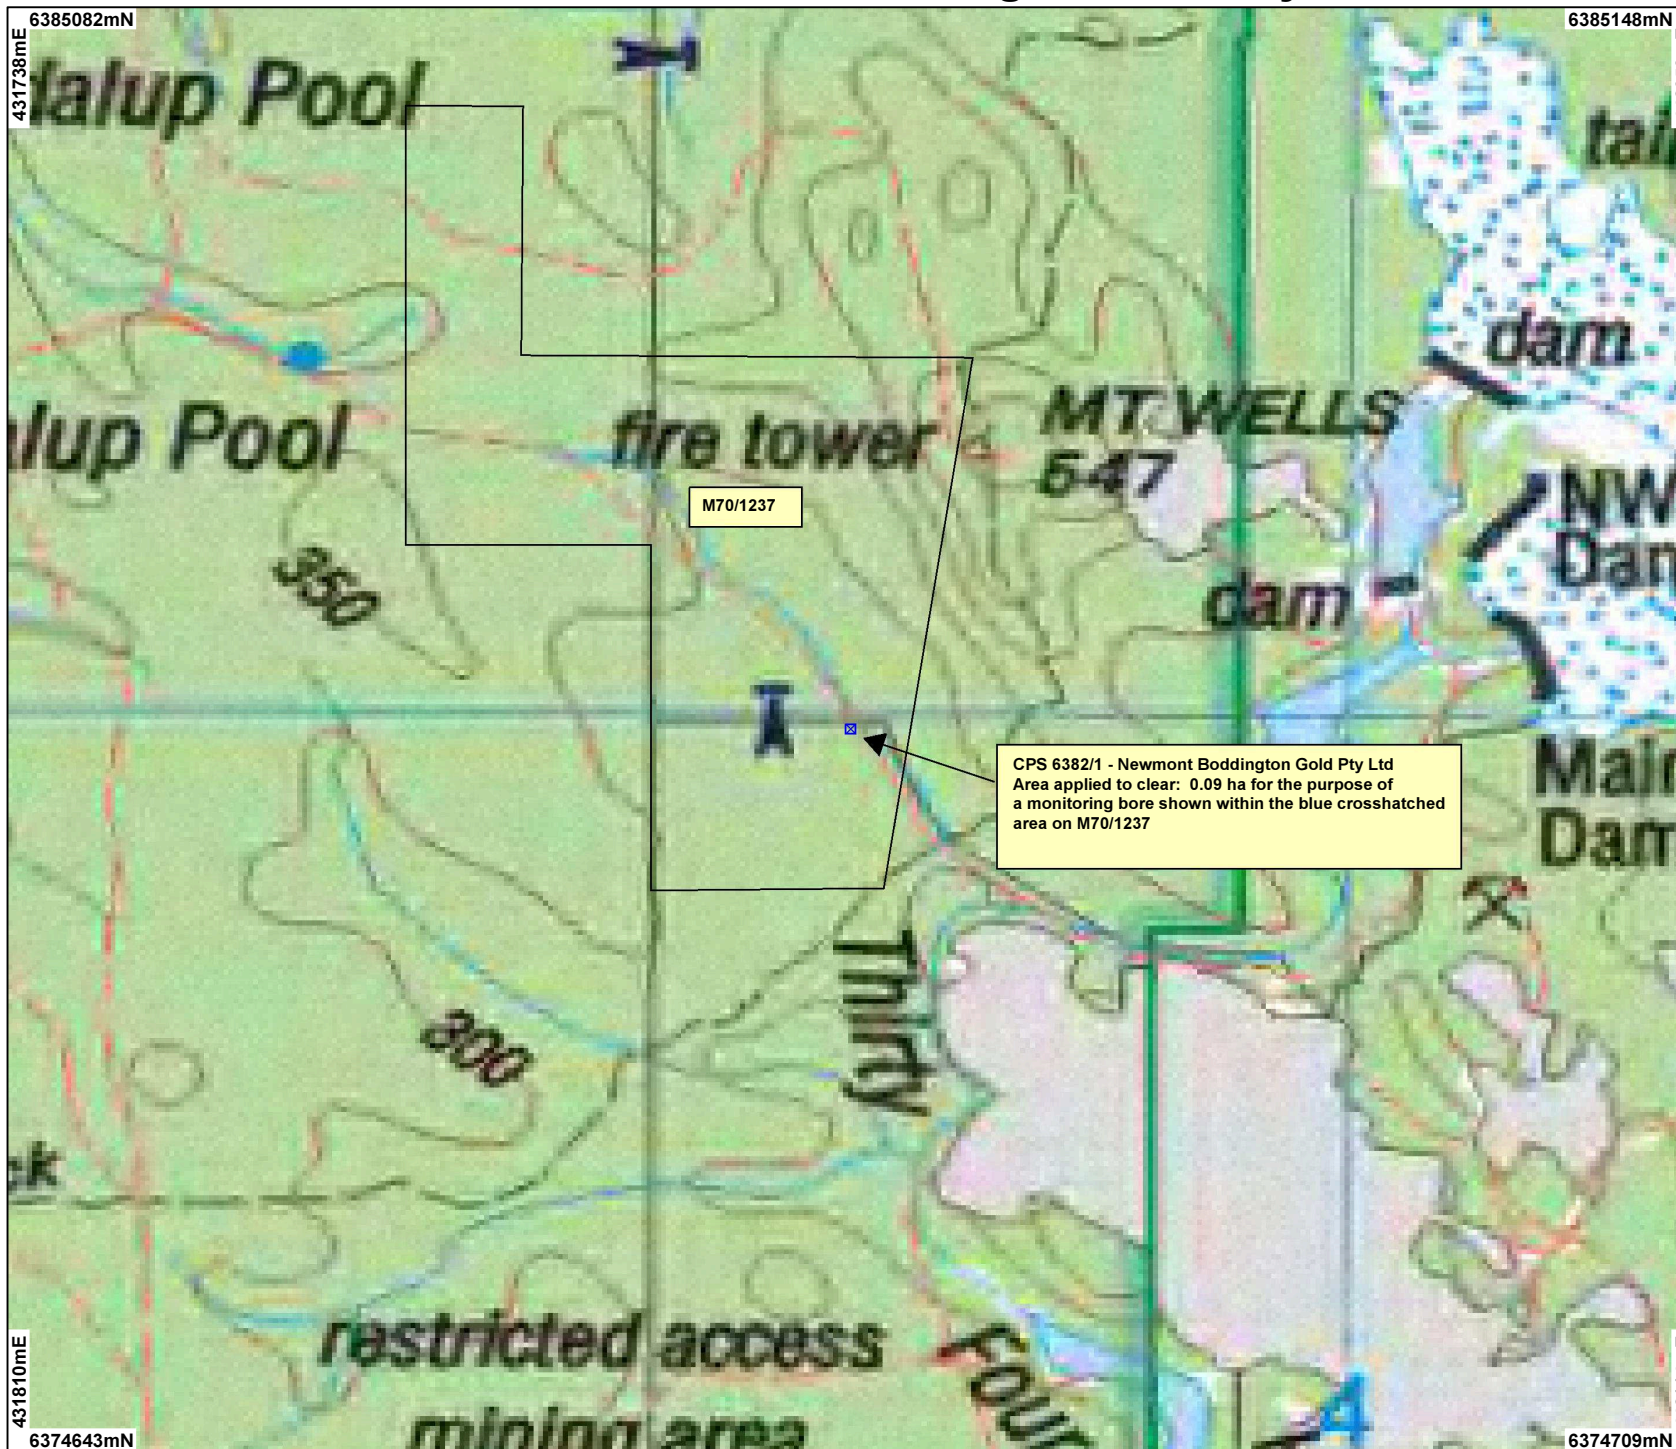

CPS 6382/1 - Newmont Boddington Gold Pty Ltd

LEGEND

- Mining Tenements
- Clearing Instruments
- NATMAP 250K Series Mapping - GA 08/03

Scale 1:50000
(Approximate when reproduced at A4)

Geocentric Datum Australia 1994

..... Date .....

Officer with delegated authority under Section 20 of the Environmental Protection Act 1986

Information derived from this map should be confirmed with the data custodian acknowledged by the agency acronym in the legend.

WESTERN AUSTRALIA
WA Crown Copyright 2002