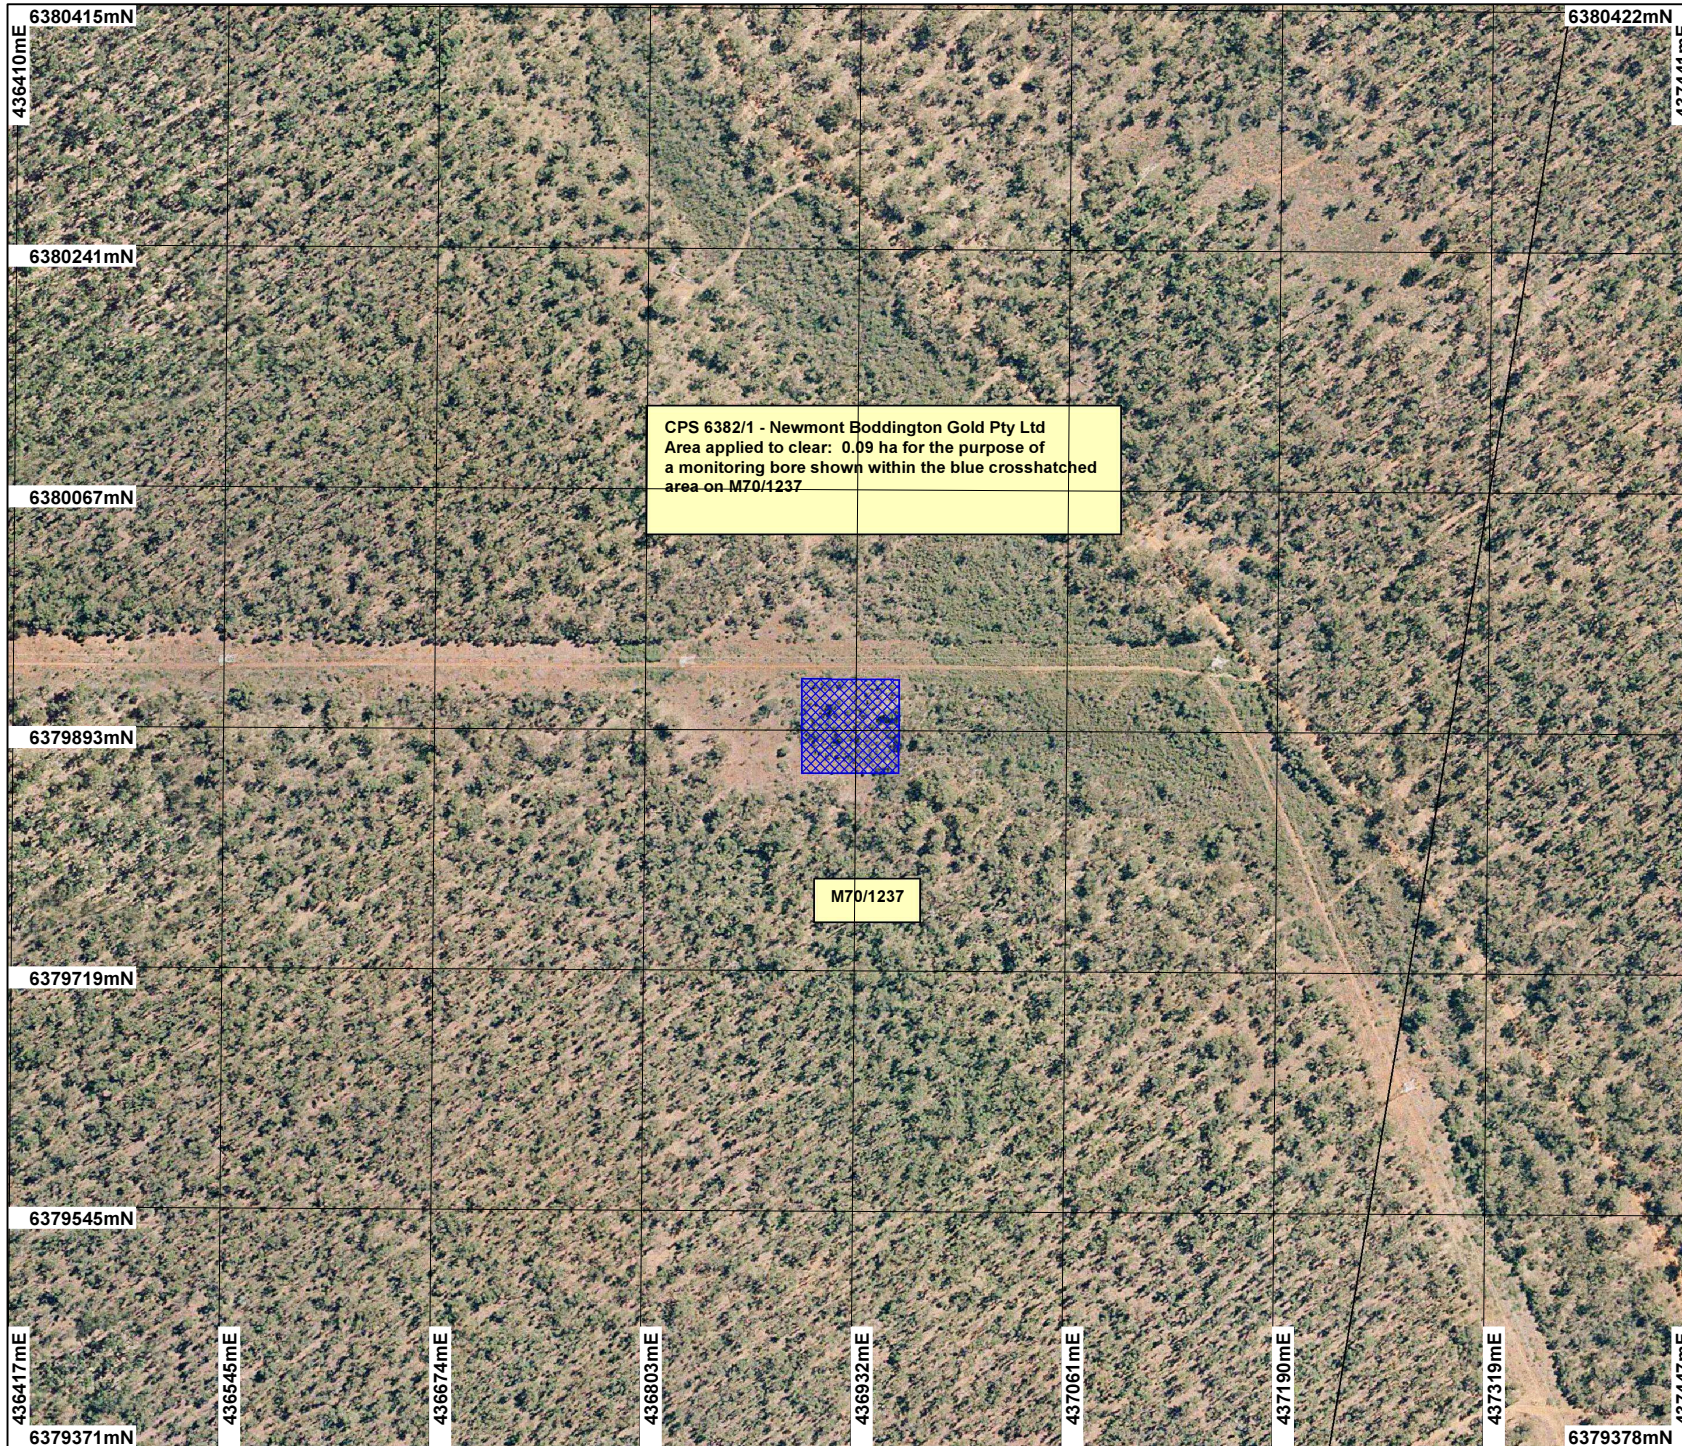

CPS 6382/1 - Newmont Boddington Gold Pty Ltd

LEGEND

-  Mining Tenements
-  Clearing Instruments
-  Dwellingup 50cm Orthomosaic - Landgate 2006

0  125 m

Scale 1:5000
 (Approximate when reproduced at A4)

Geocentric Datum Australia 1994

Note: the data in this map have not been projected. This may result in geometric distortion or measurement inaccuracies.

..... Date

Officer with delegated authority under Section 20 of
 the Environmental Protection Act 1986