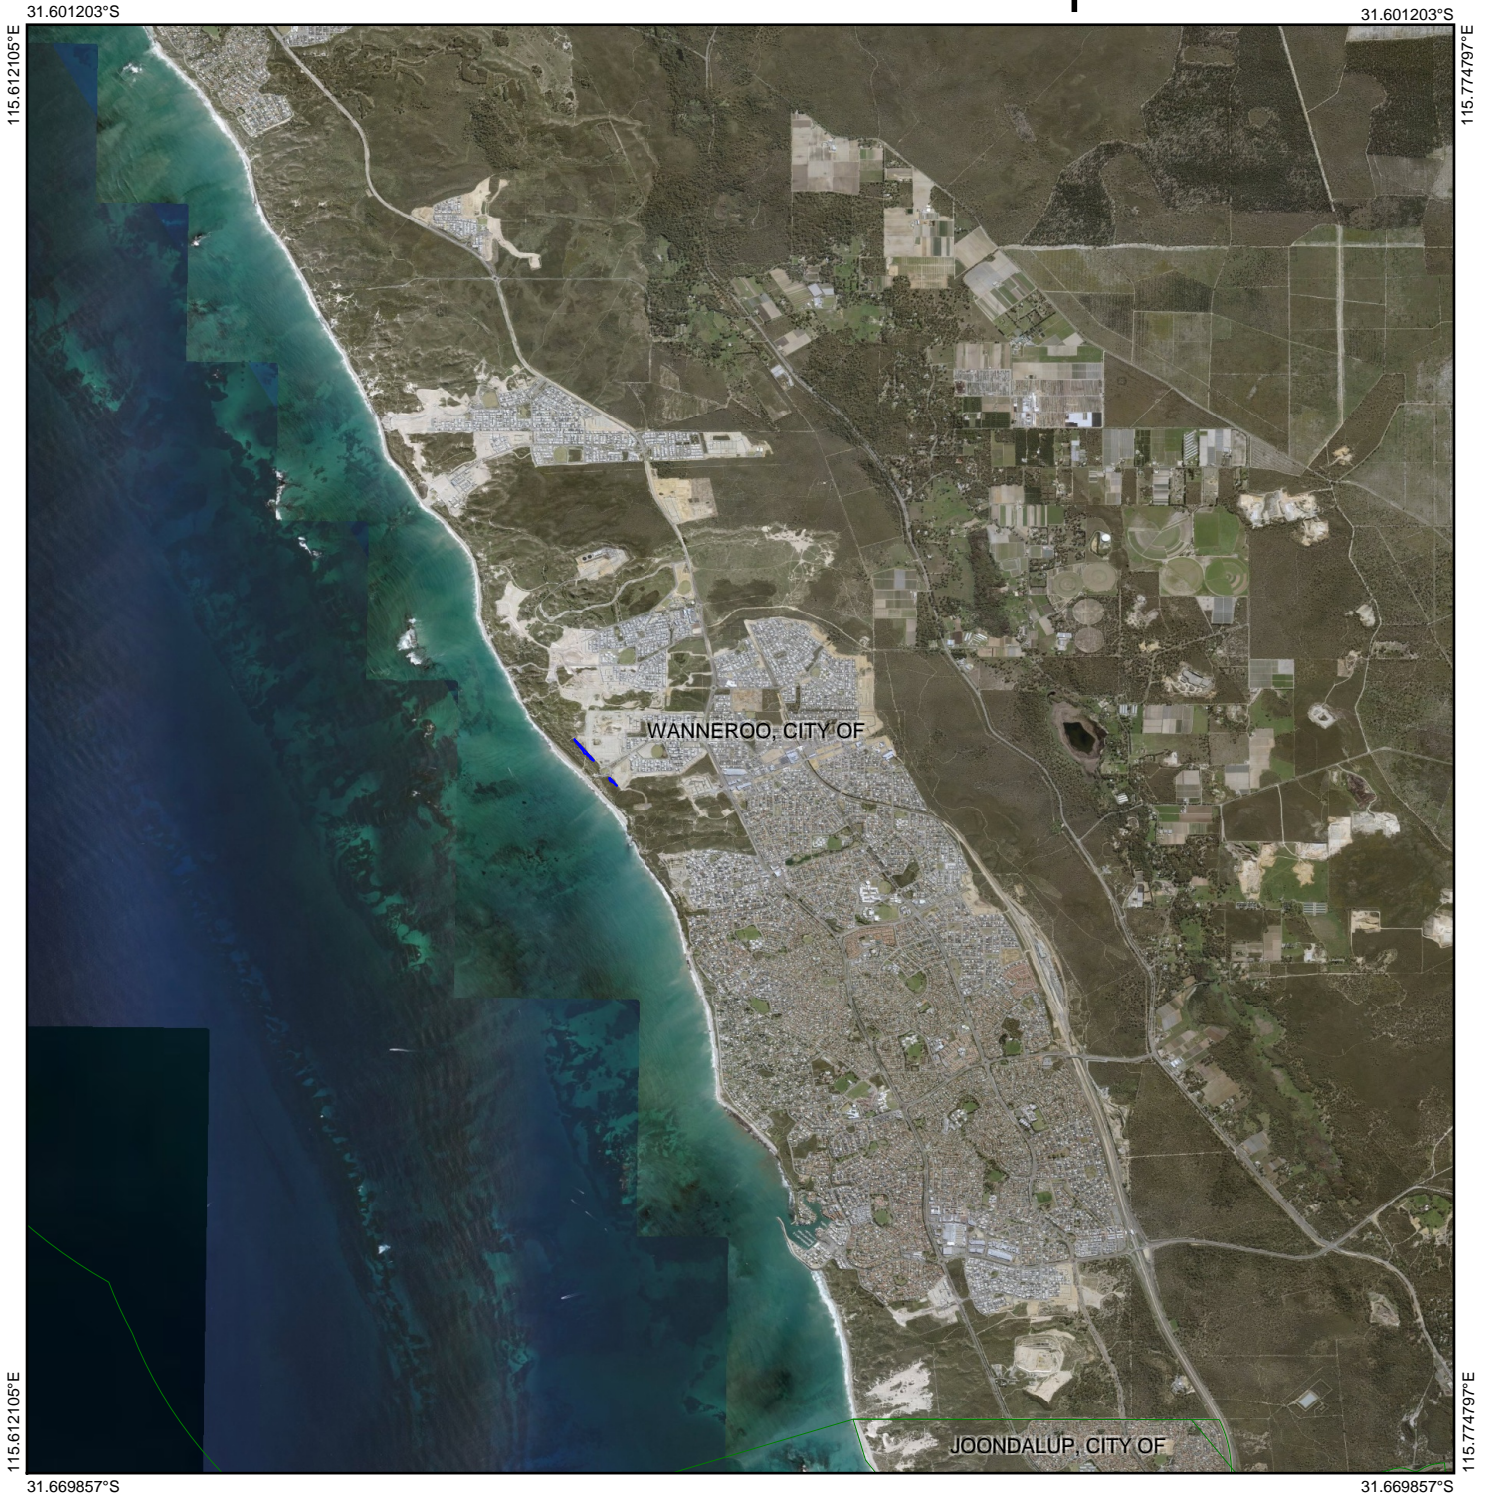

CPS 6409/3 Context Map

Legend

-  Imagery
-  Clearing Instruments Proposals
-  Local Government Authority

(Approximate when reproduced at A4)

GDA 94 (Lat/Long)

Geocentric Datum of Australia 1994

..... Date

GOVERNMENT OF
WESTERN AUSTRALIA
WA Crown Copyright 2019