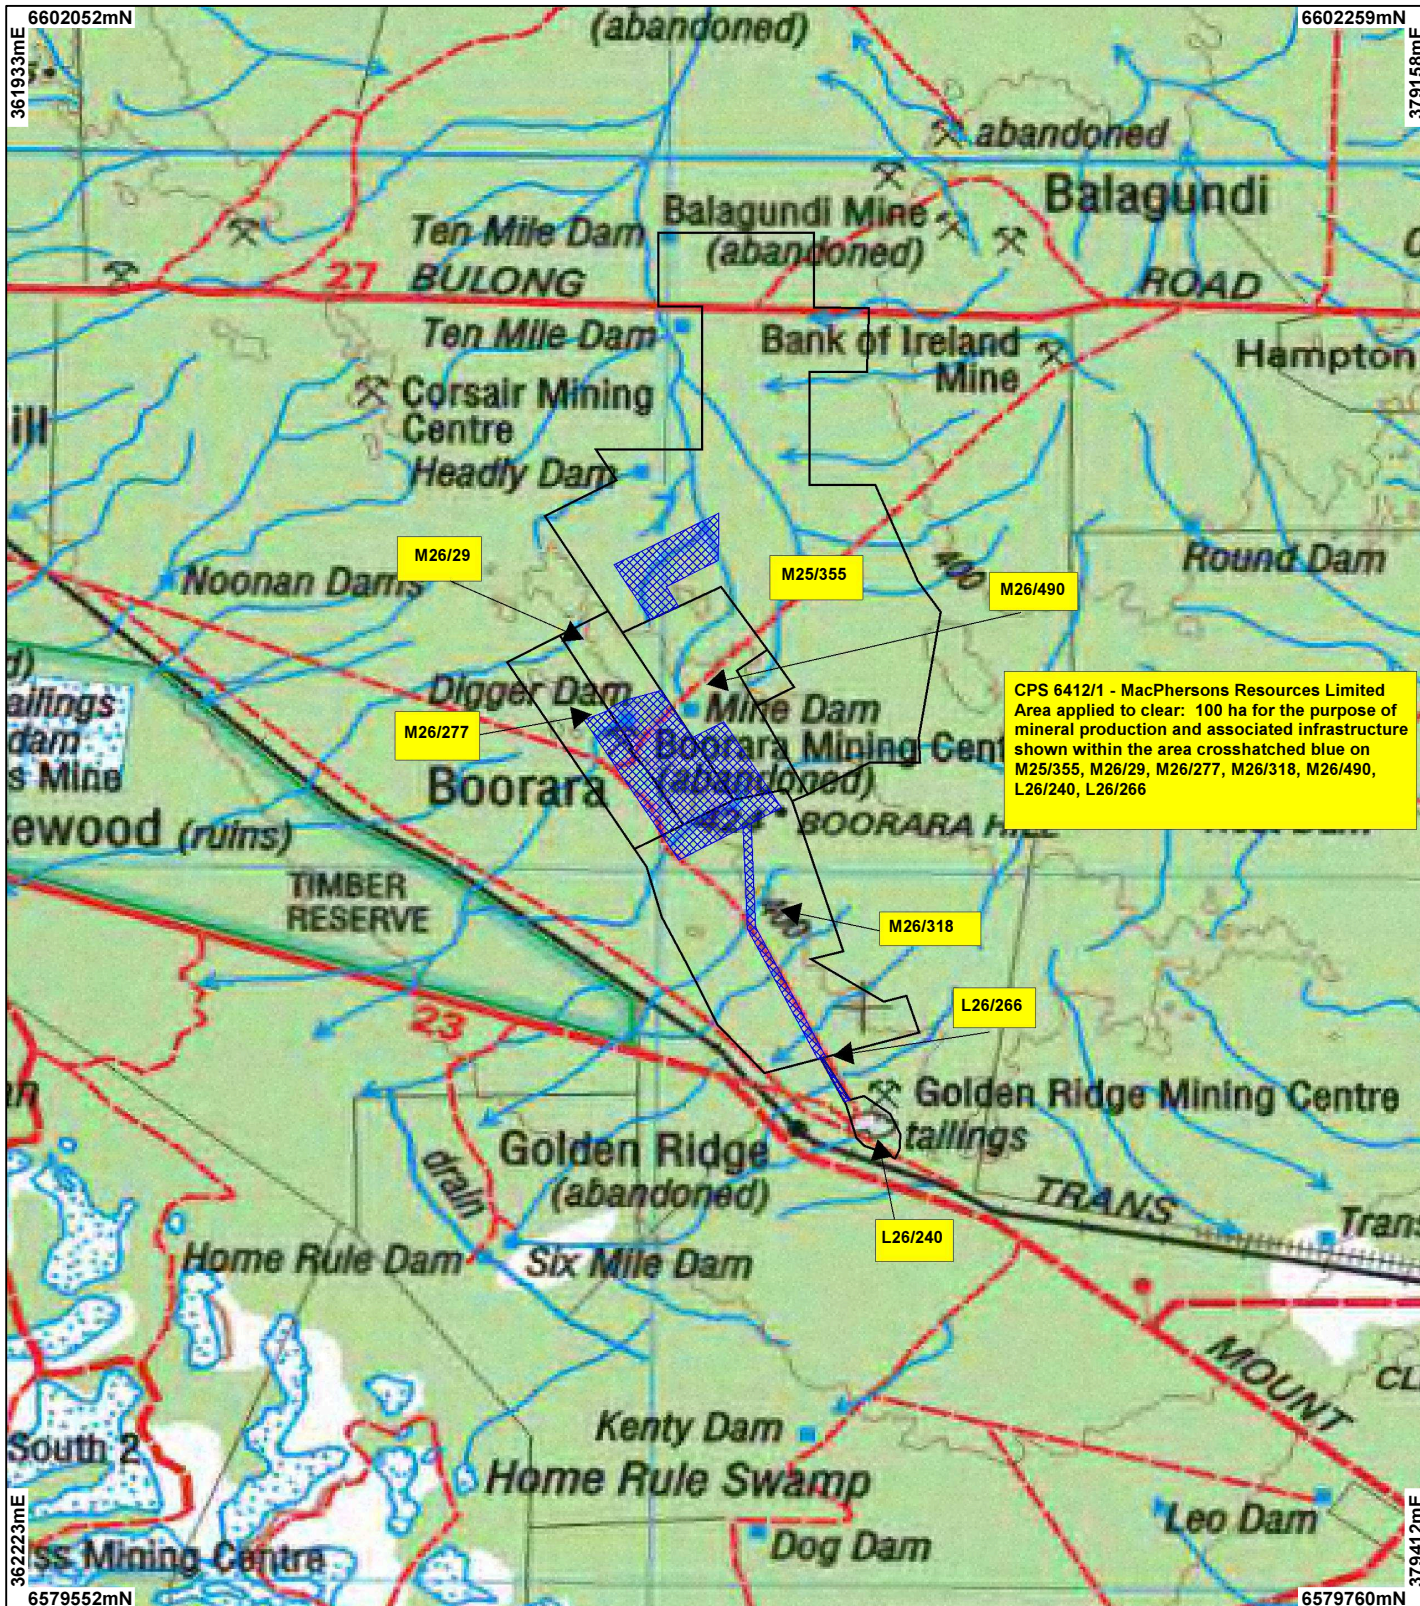

CPS 6412/1 - MacPhersons Resources Limited

LEGEND

- Mining Tenements
- Clearing Instruments
- NATMAP 250K Series Mapping - GA 08/03

Scale 1:100000

(Approximate when reproduced at A4)

Geocentric Datum Australia 1994

..... Date .....

Officer with delegated authority under Section 20 of the Environmental Protection Act 1986

Information derived from this map should be confirmed with the data custodian acknowledged by the agency acronym in the legend.

WESTERN AUSTRALIA
WA Crown Copyright 2002