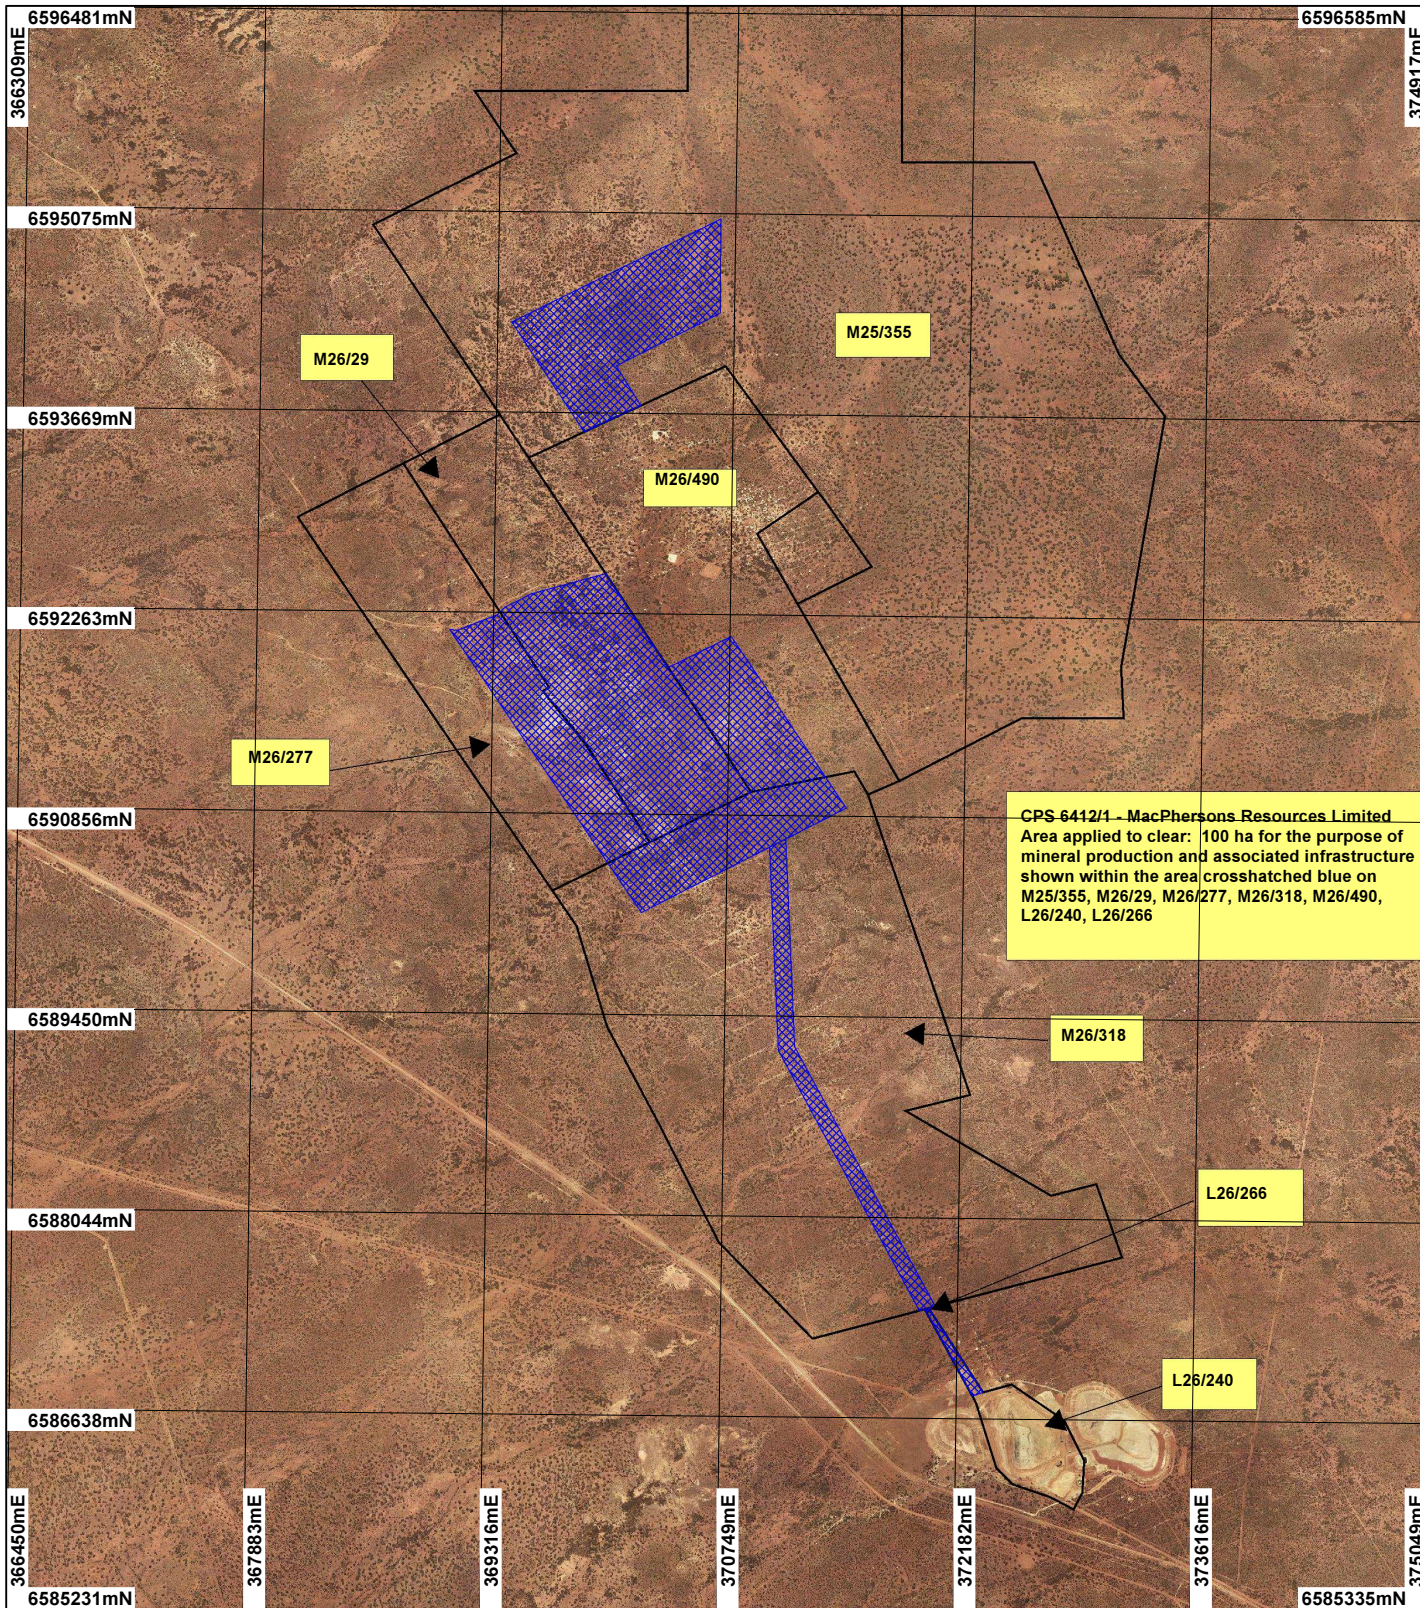

CPS 6412/1 - MacPhersons Resources Limited

LEGEND

- Mining Tenements
- Clearing Instruments
- Kanowna 1.4m Orthomosaic - Landgate 2003

Scale 1:50000

(Approximate when reproduced at A4)

Geocentric Datum Australia 1994

..... Date .....

Officer with delegated authority under Section 20 of the Environmental Protection Act 1986

Information derived from this map should be confirmed with the data custodian acknowledged by the agency acronym in the legend.

WESTERN AUSTRALIA
WA Crown Copyright 2002