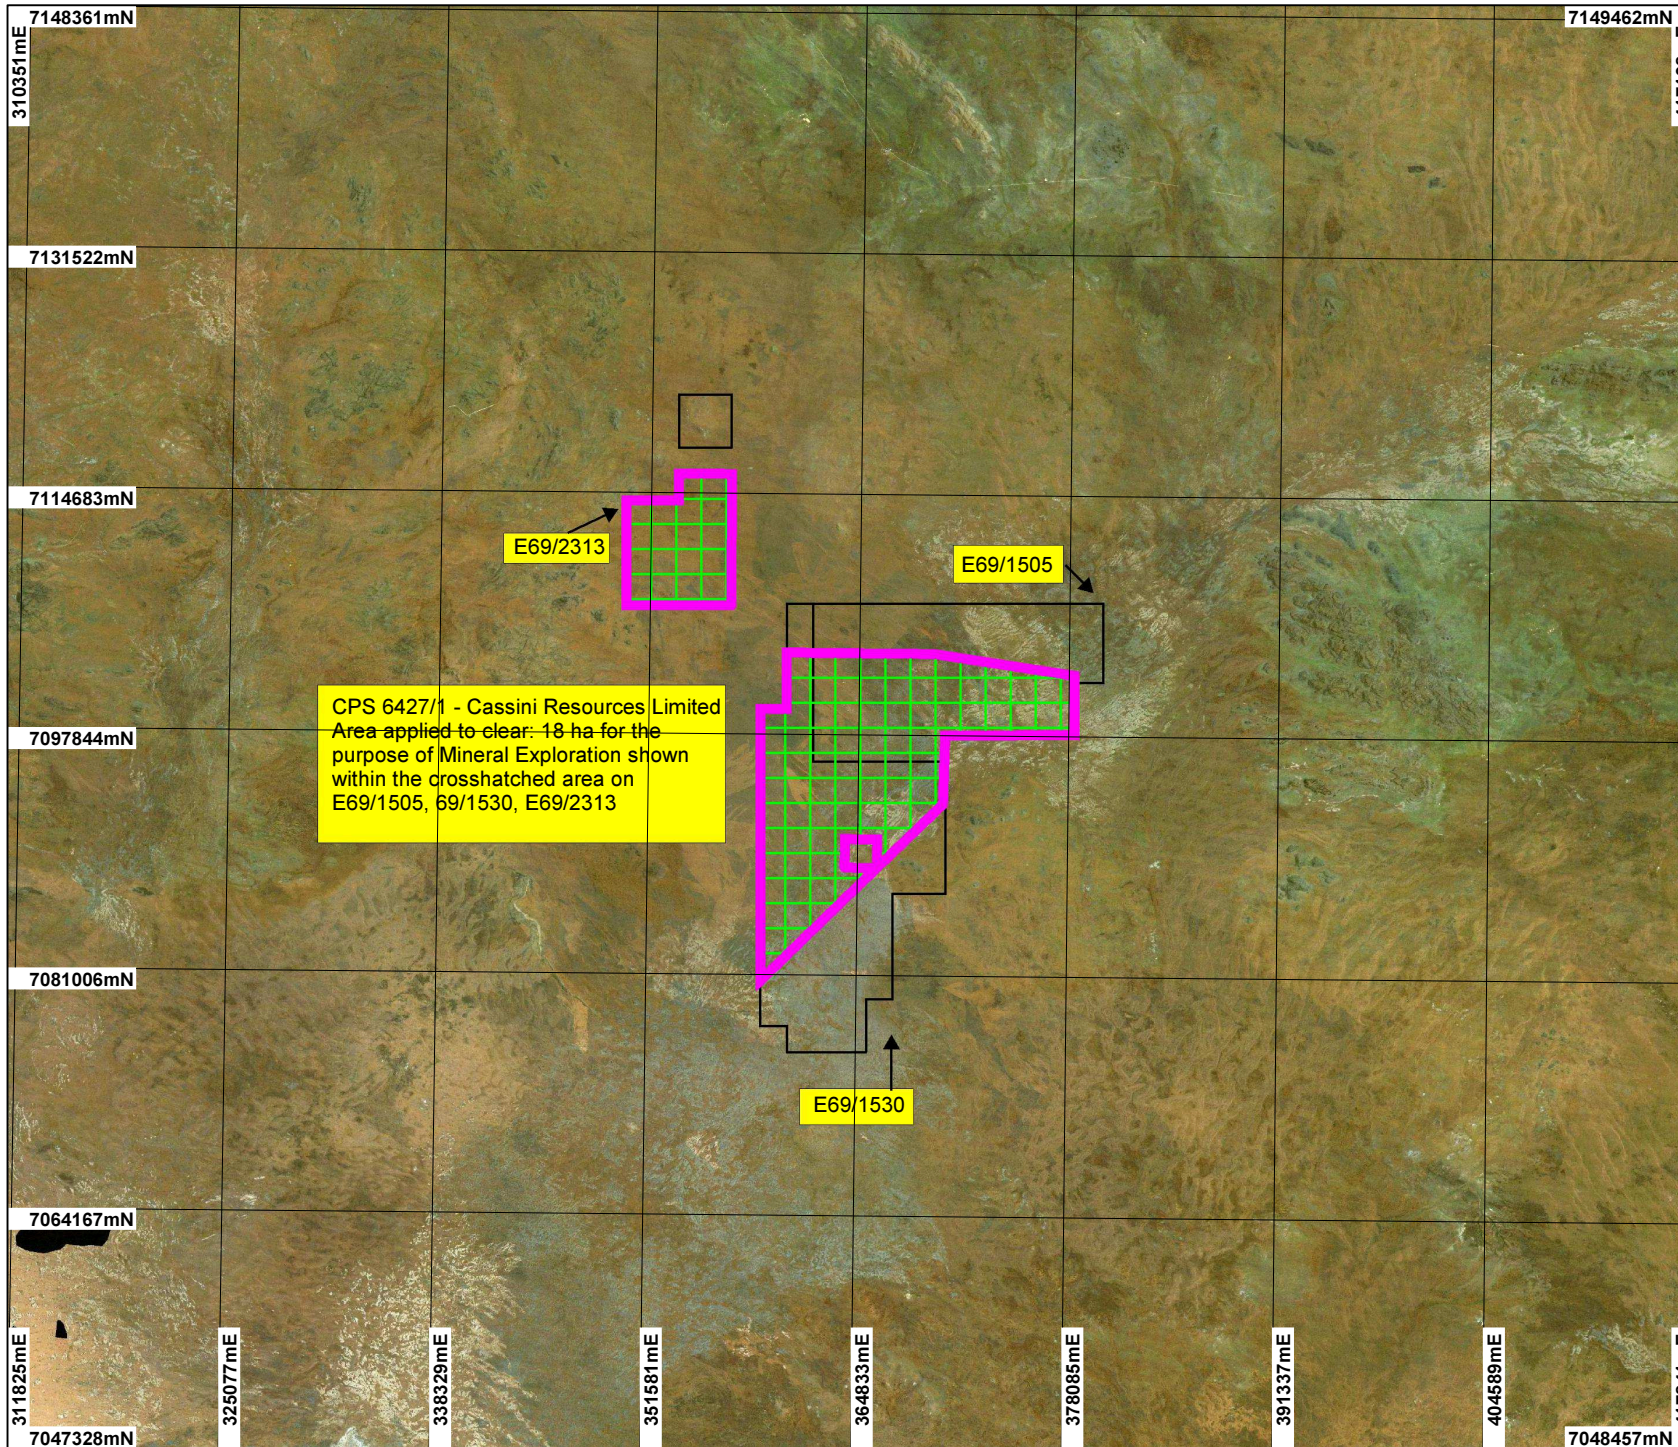

CPS 6427/1 - Cassini Resources Limited

LEGEND

-  Mining Tenements
-  Clearing Instruments
-  Areas Applied to Clear

Scale 1:500000
 (Approximate when reproduced at A4)

Geocentric Datum Australia 1994

Note: the data in this map have not been projected. This may result in geometric distortion or measurement inaccuracies.

..... Date

Officer with delegated authority under Section 20 of the Environmental Protection Act 1986

Information derived from this map should be confirmed with the data custodian acknowledged by the agency acronym in the legend.

WESTERN AUSTRALIA
 WA Crown Copyright 2002