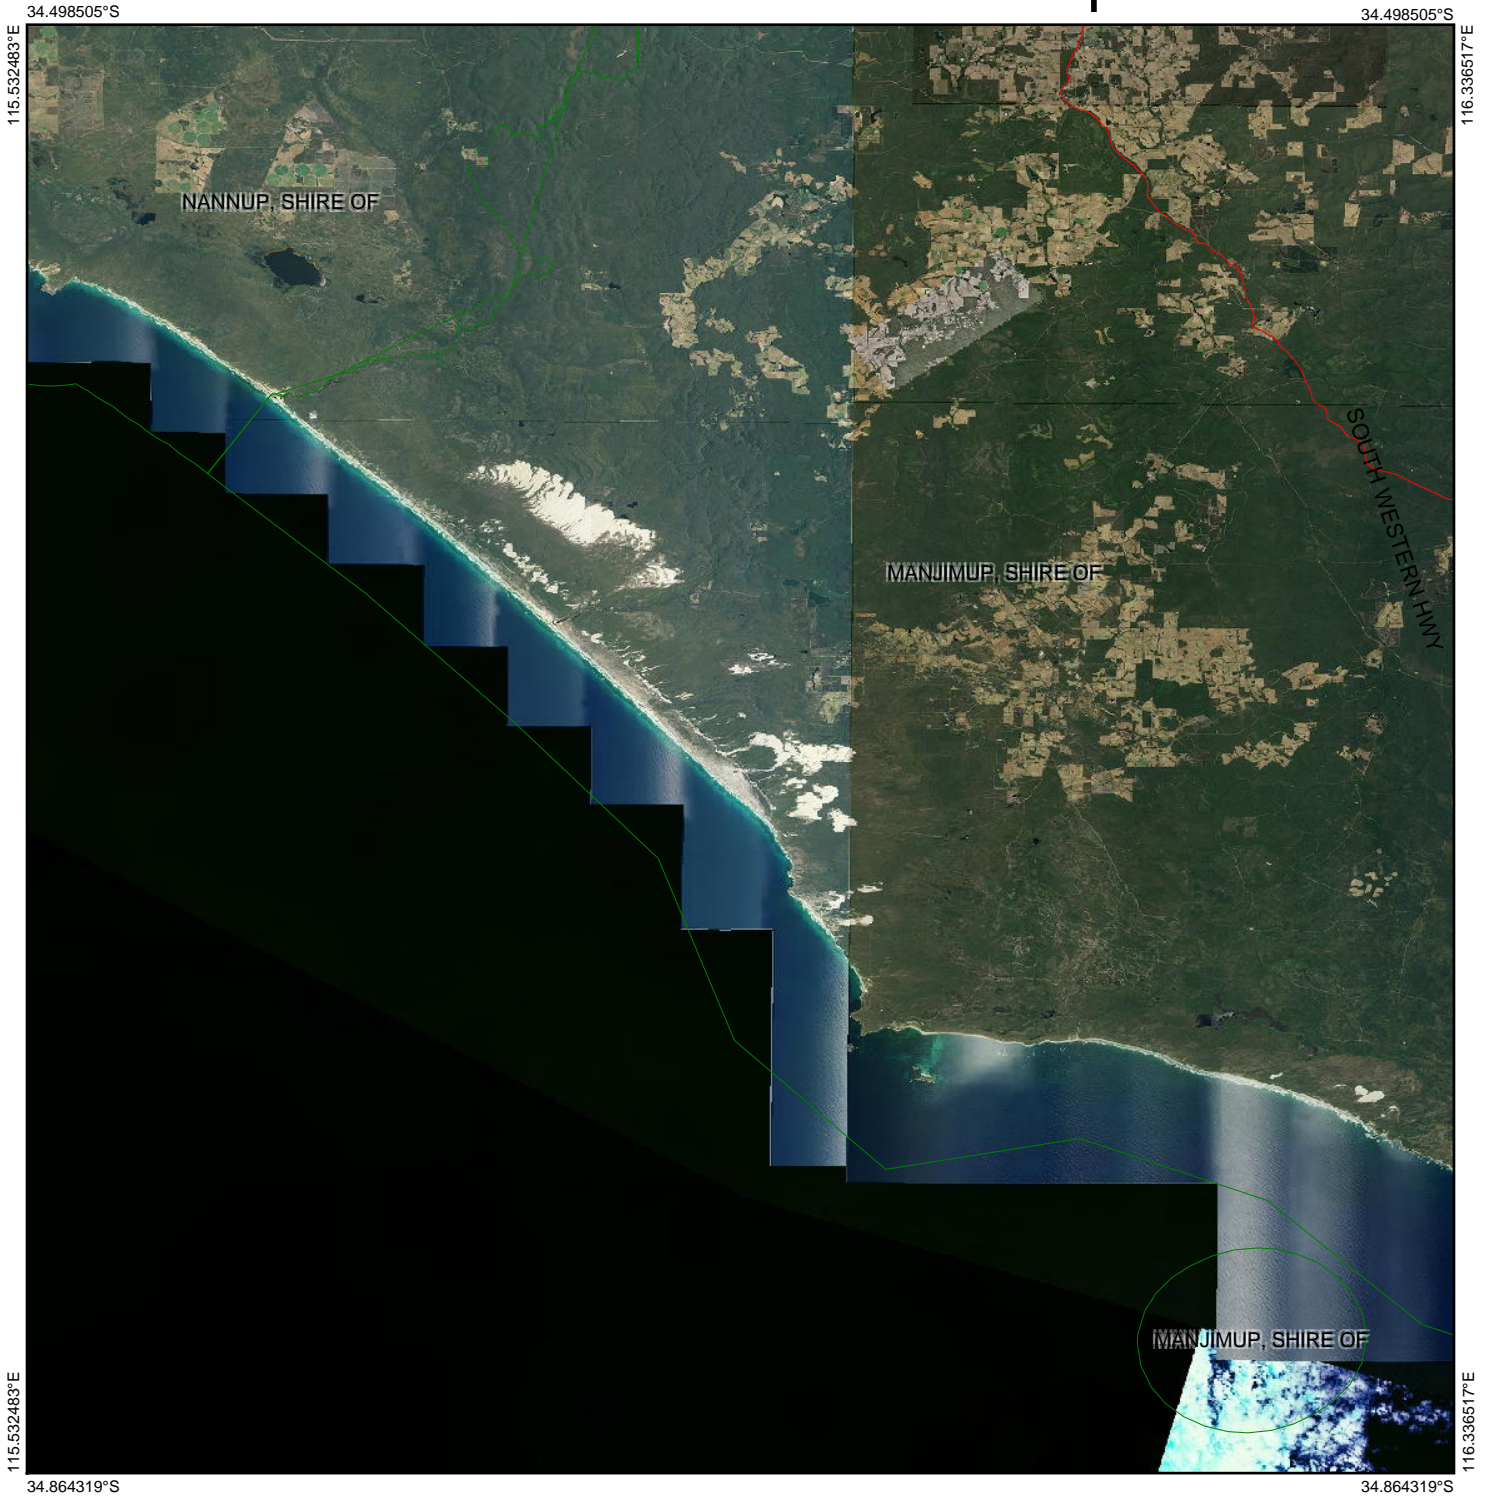

CPS 6480/1 - Context Map

Legend

-  Imagery
-  Local Government Authority

(Approximate when reproduced at A4)
GDA 94 (Lat/Long)
Geocentric Datum of Australia 1994

..... Date

Information derived from this map should be confirmed with the data custodian acknowledged by the agency acronym in the legend