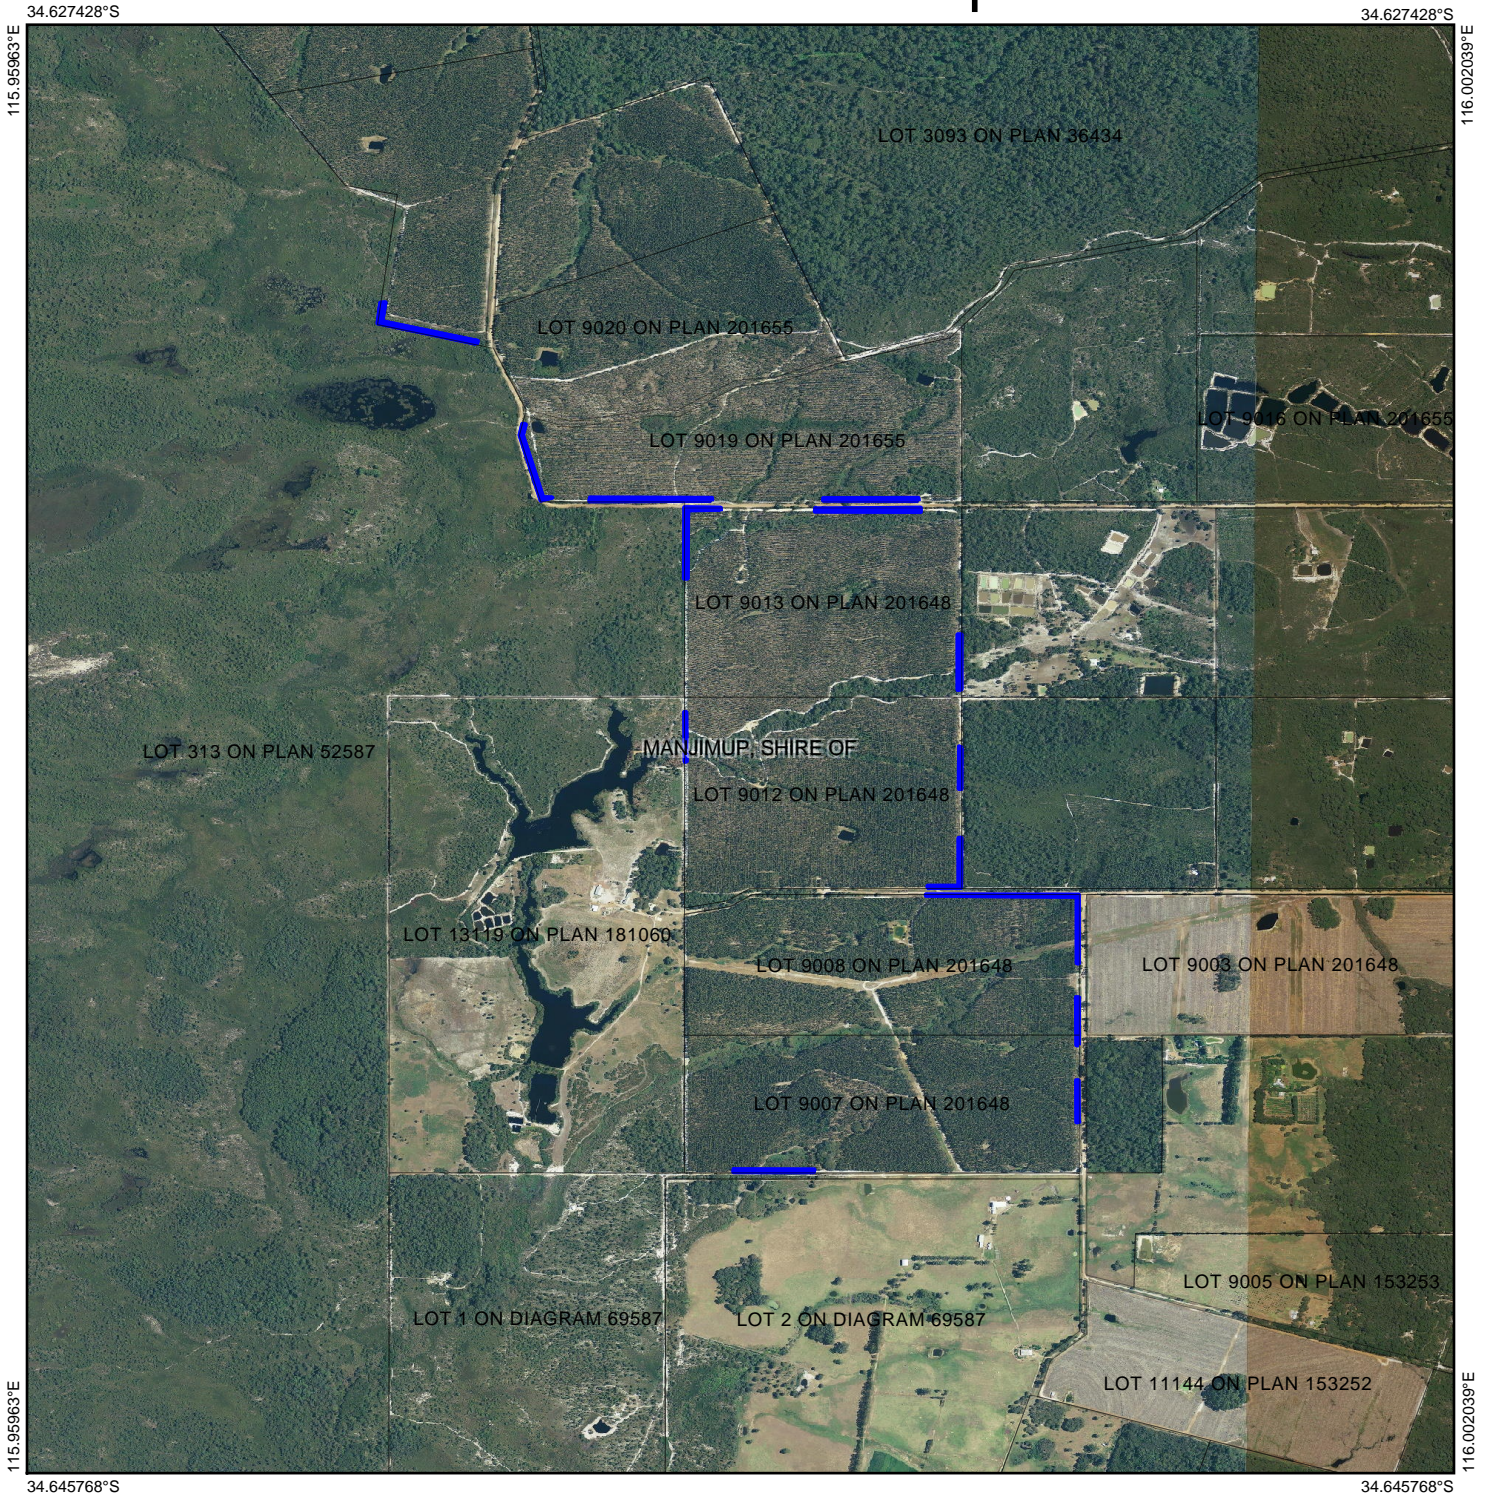

CPS 6480/1 - Map

Legend

-  Clearing Instruments Proposals
-  Imagery
-  Local Government Authority

(Approximate when reproduced at A4)

GDA 94 (Lat/Long)

Geocentric Datum of Australia 1994

..... Date

Information derived from this map should be confirmed with the data custodian acknowledged by the agency acronym in the legend