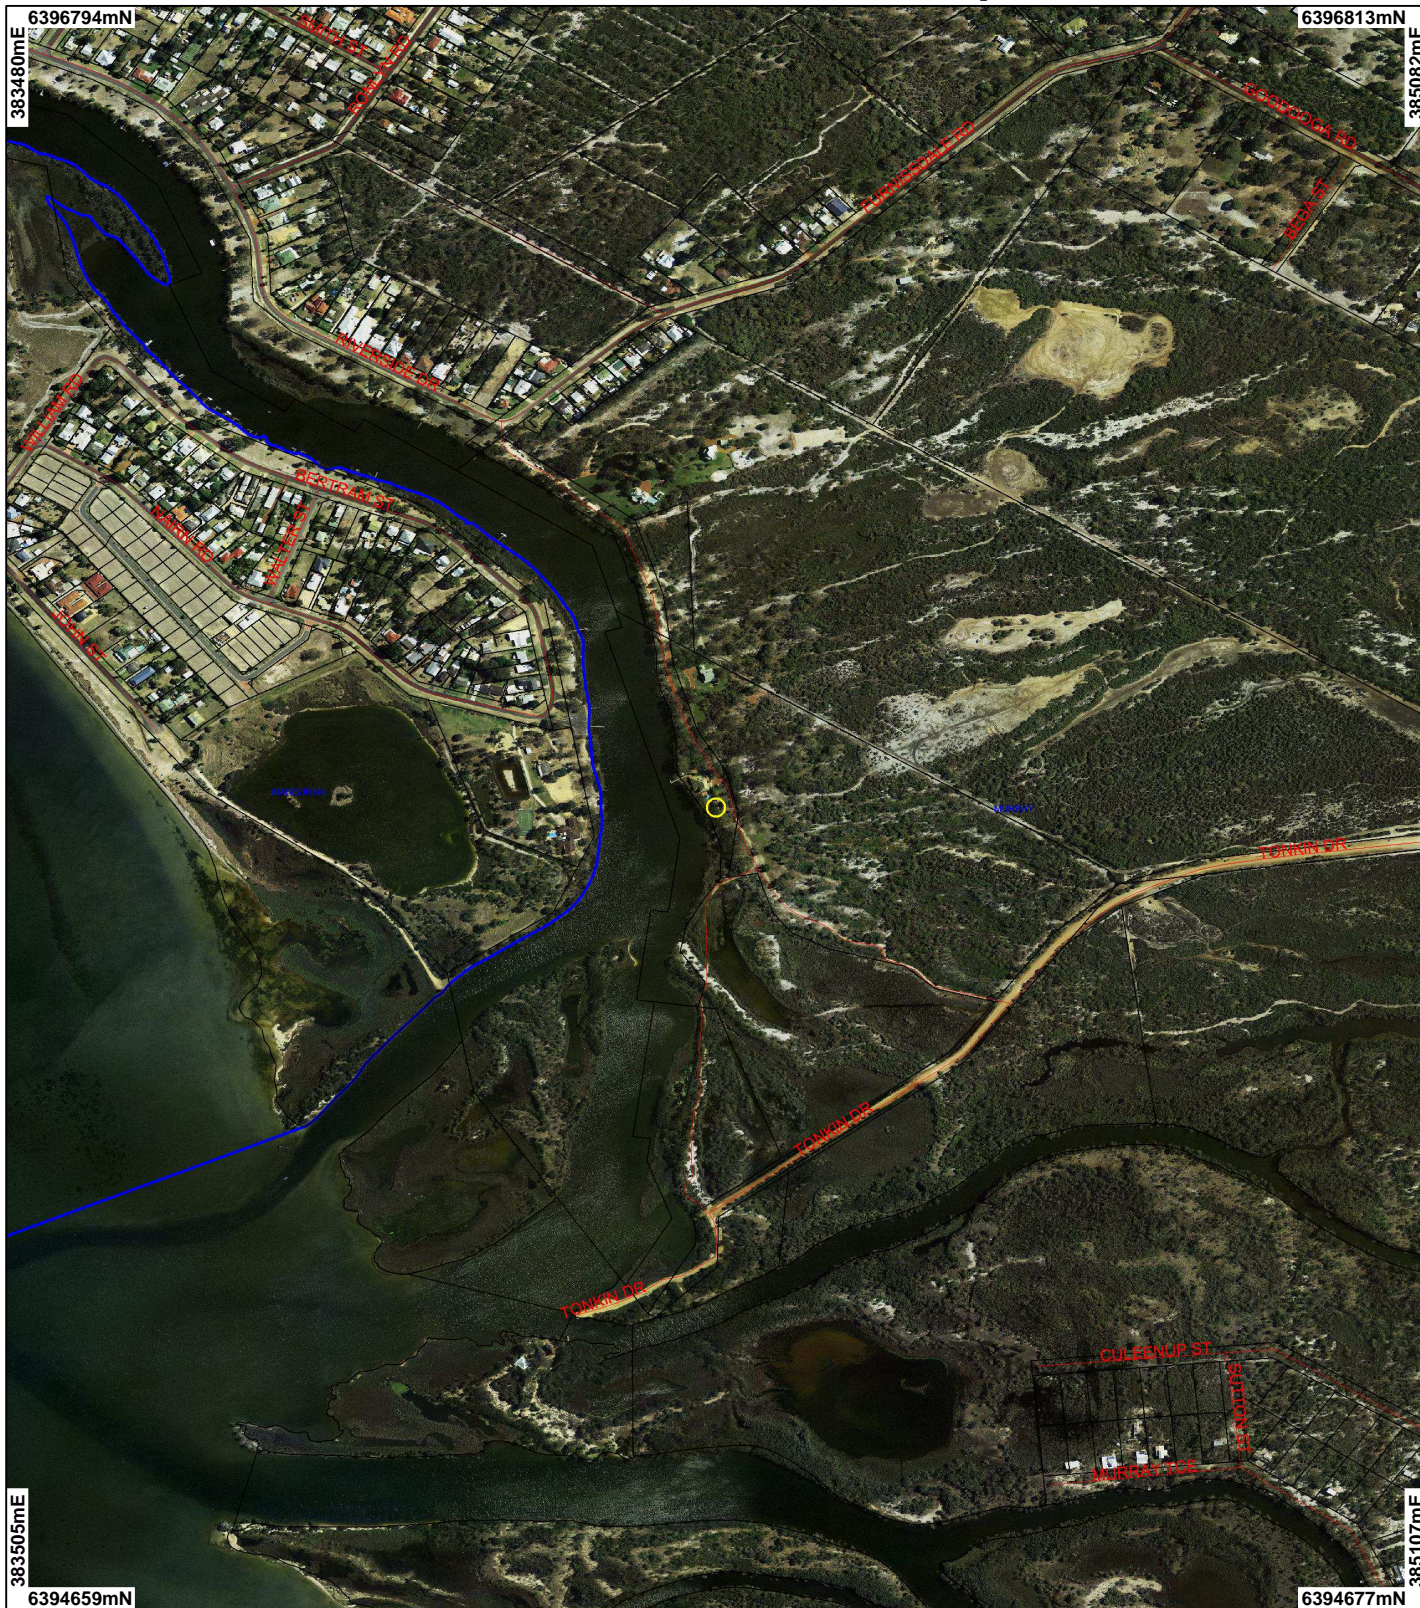

CPS 6495/1 - Context Map

LEGEND

- Local Government Authorities
- Road Centrelines
- Cadastre
- Perth Metropolitan South
- 15cm Orthomosaic - Landgate

Scale 1:9427

(Approximate when reproduced at A4)

Geocentric Datum Australia 1994

Prepared by: Victorial

Prepared for:

Date: 11/03/2015 8:40:14 AM

Information derived from this map should be confirmed with the data custodian acknowledged by the agency acronym in the legend.

Government of Western Australia
Department of Environment Regulation

WA Crown Copyright 2002