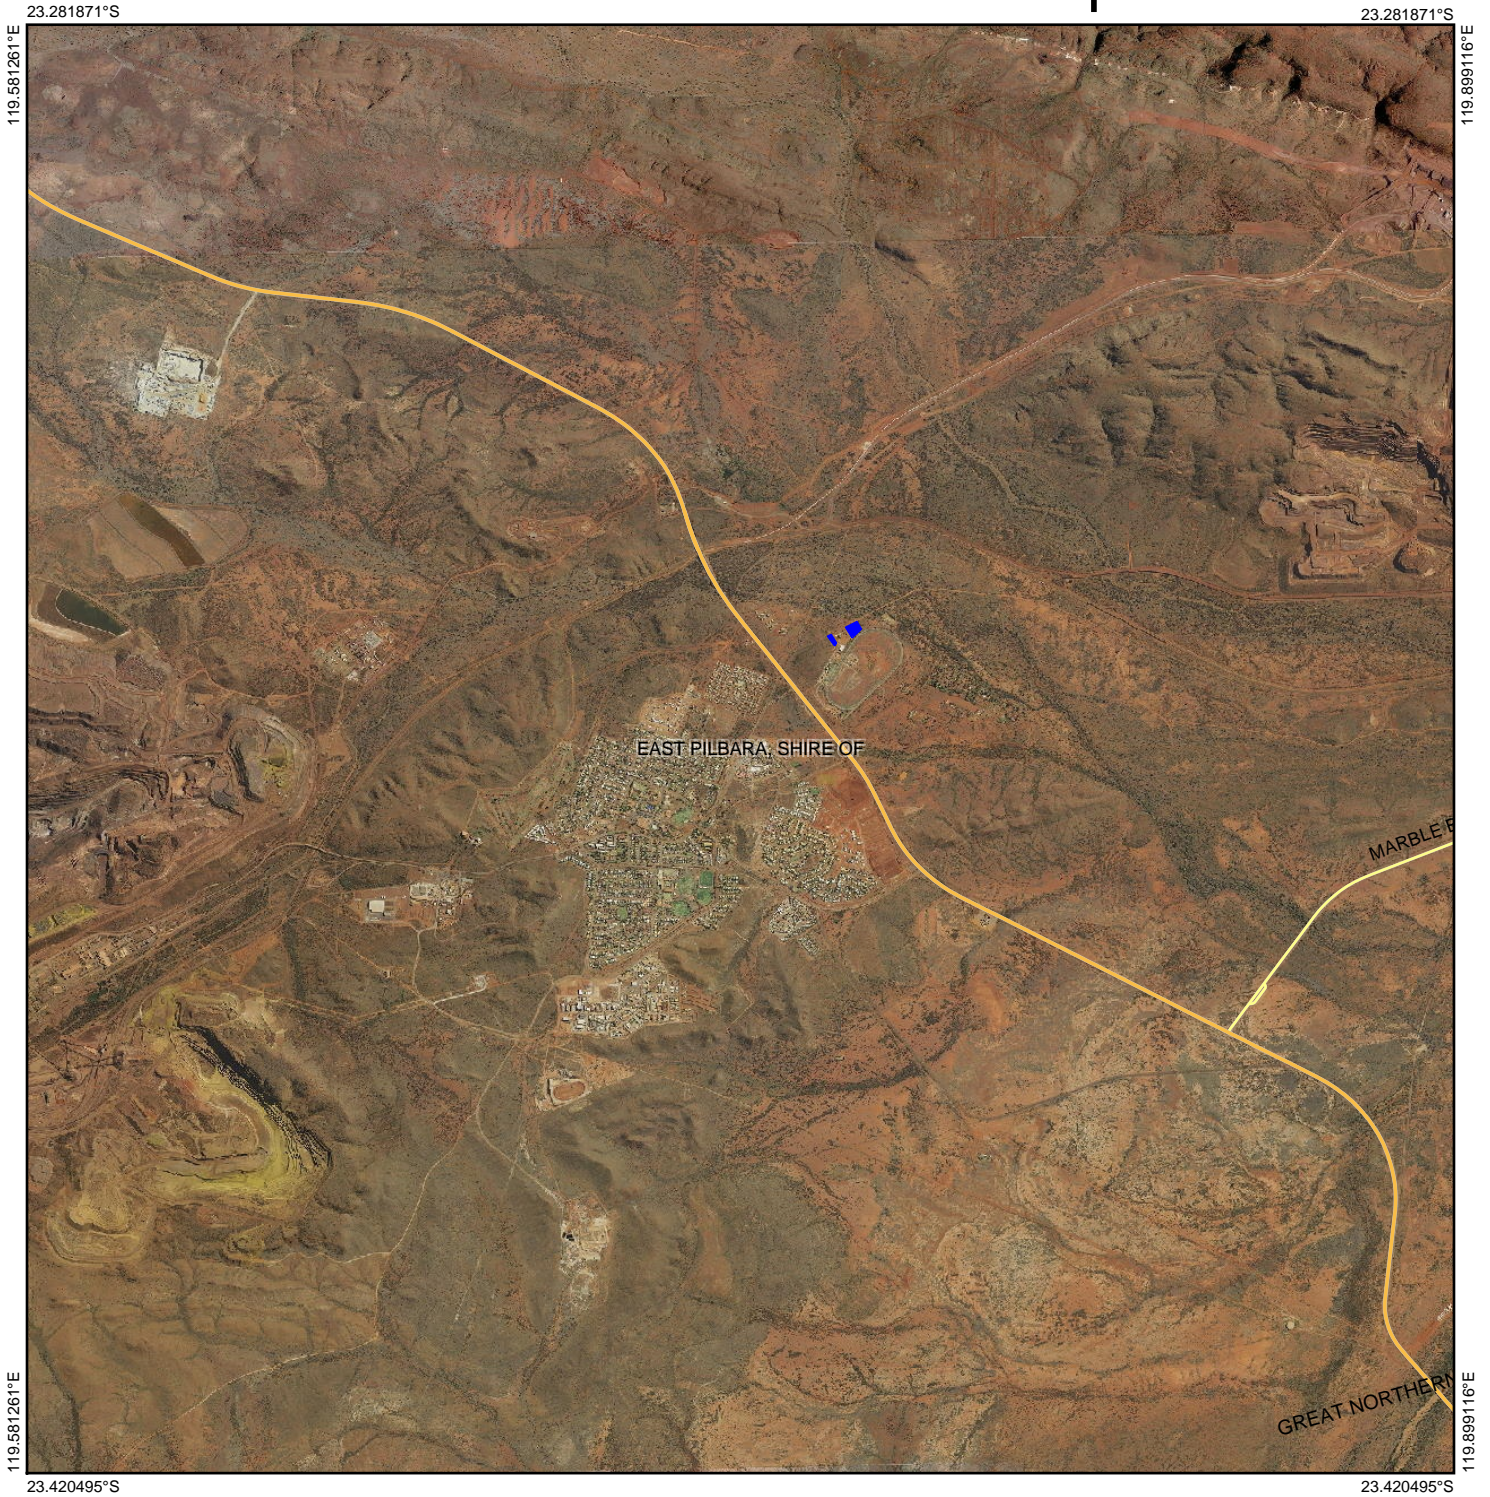

# CPS 6502/1 - Context Map

## Legend

- Representative Aboriginal/Torres Strait Islander Body (RATSIB) Areas
-  Roads - Freeway and National Highway - Bridges
-  Roads - Main Road - Bridges
- Western Australia Towns
-  Clearing Instruments Proposals
-  Imagery
-  Local Government Authority
-  Roads - Freeway and National Highway

(Approximate when reproduced at A4)

GDA 94 (Lat/Long)

Geocentric Datum of Australia 1994

..... Date .....

Information derived from this map should be confirmed with the data custodian acknowledged by the agency acronym in the legend