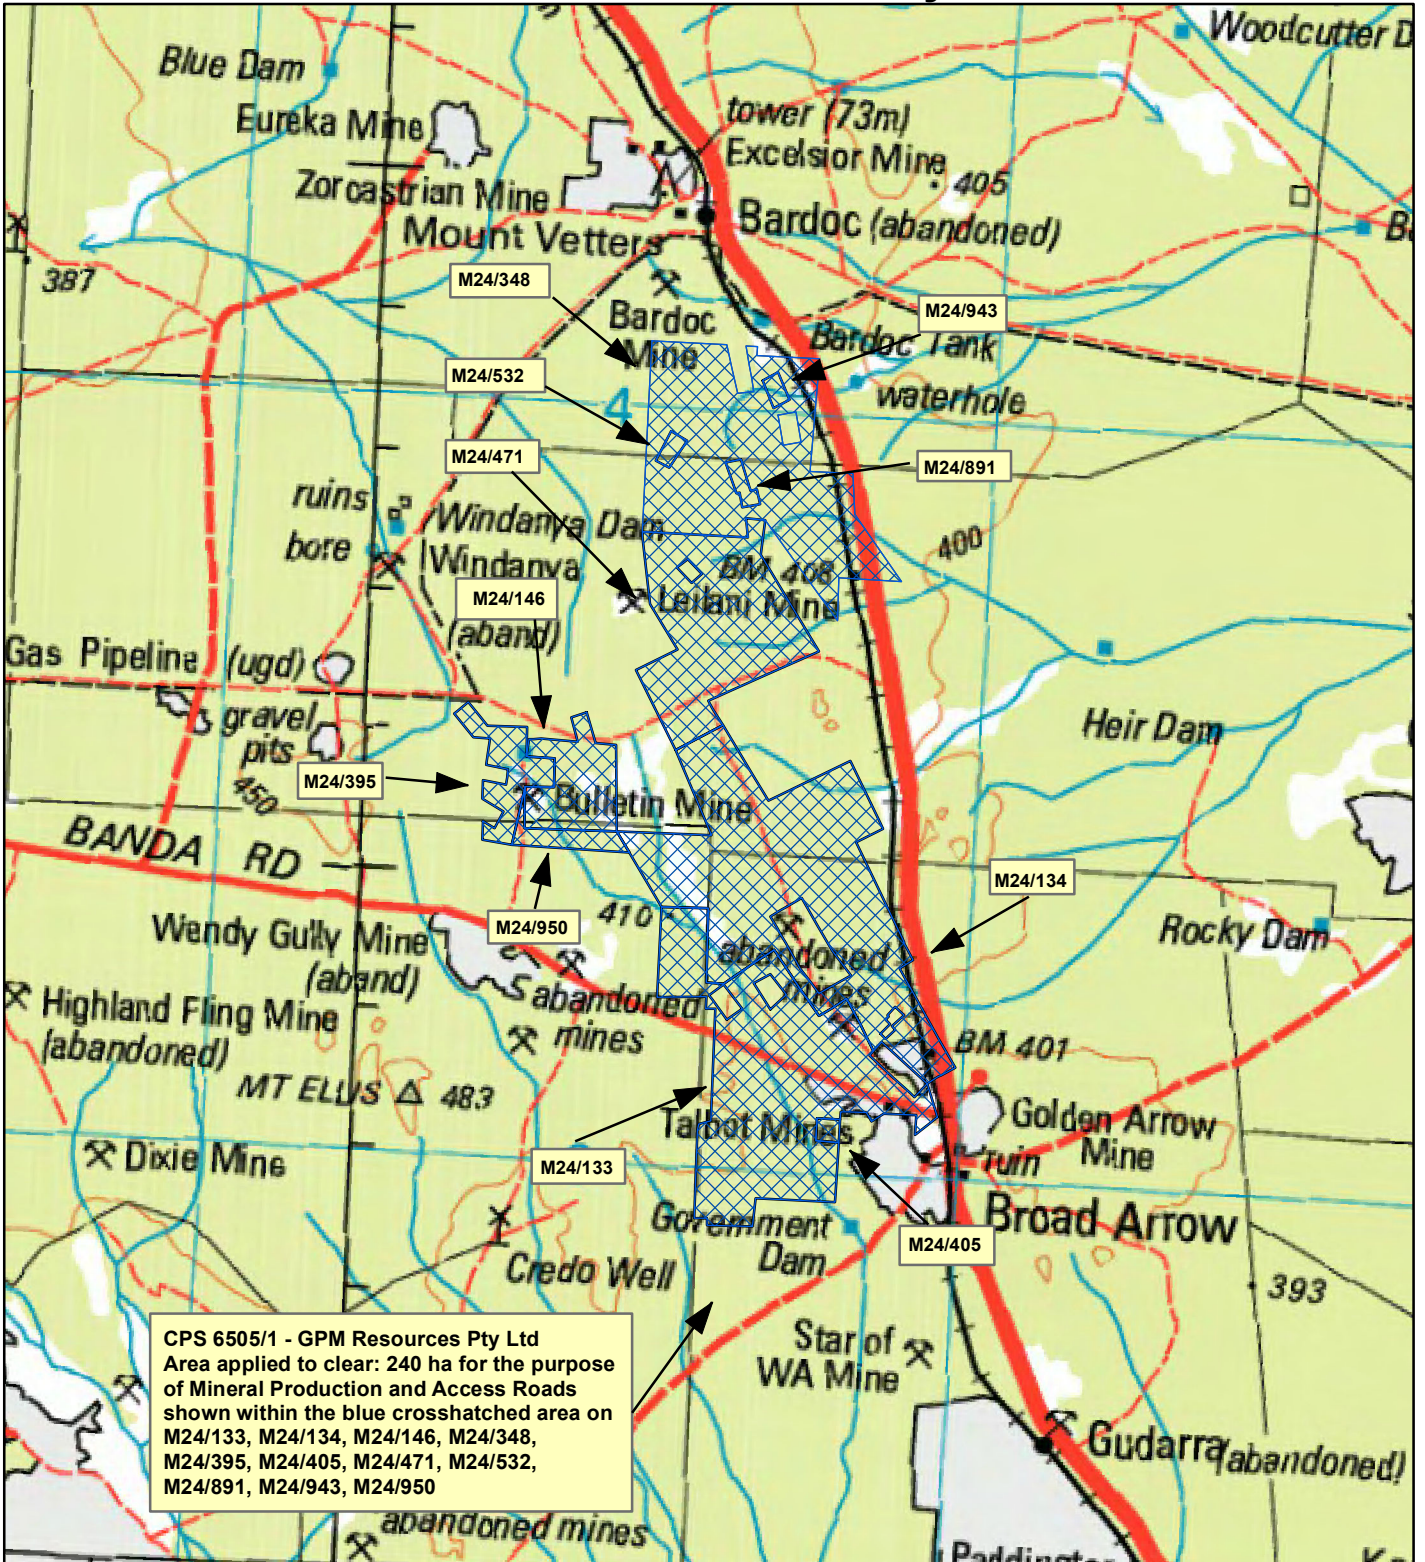

CPS 6505/1 - GPM Resources Pty Ltd

LEGEND

- Mining Tenements
- Clearing Instruments
- ▨ Areas Applied to Clear
- Imagery

Geocentric Datum Australia 1994

Note: the data in this map have not been projected. This may result in geometric distortion or measurement inaccuracies.

..... Date

Officer with delegated authority under Section 20 of the Environmental Protection Act 1986

Information derived from this map should be confirmed with the data custodian acknowledged by the agency acronym in the legend.