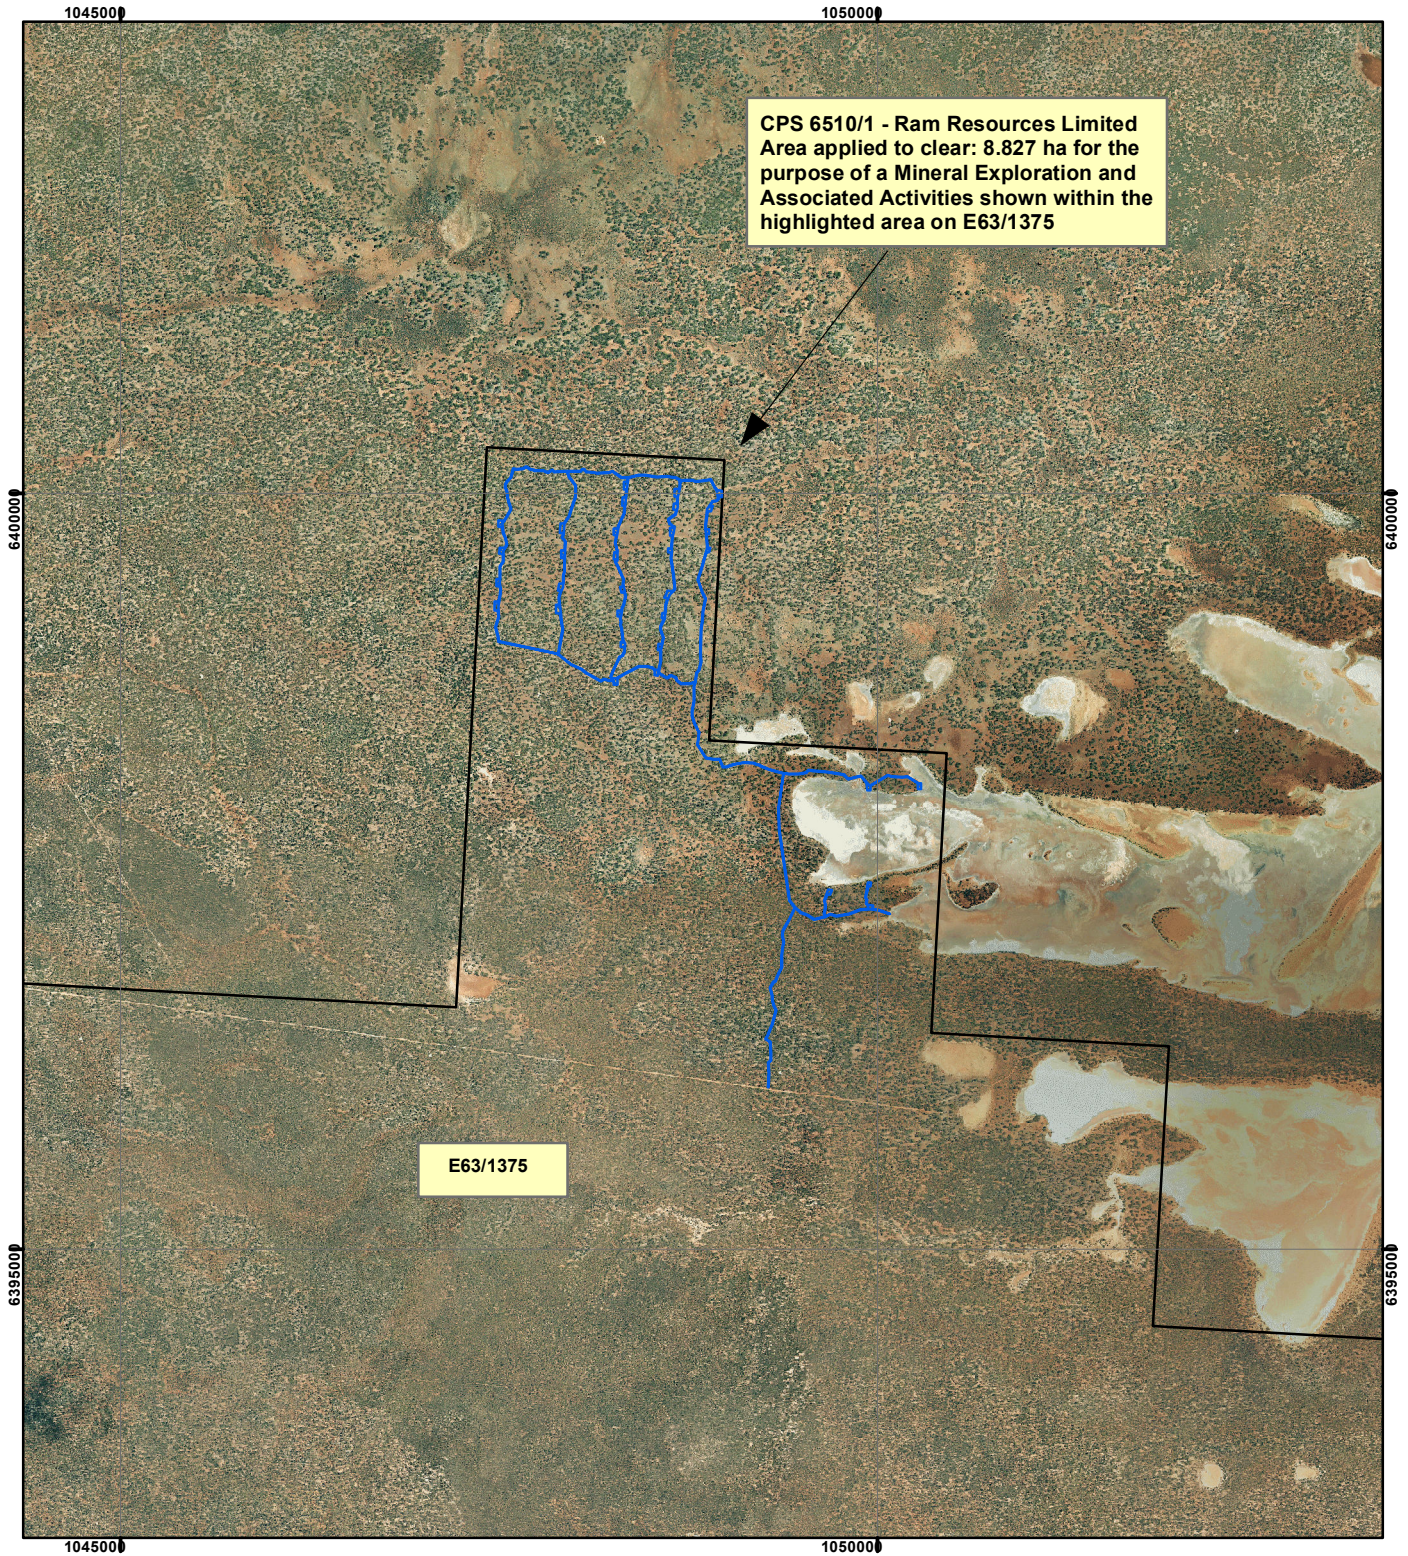

# CPS 6510/1 - Ram Resources Limited

## Legend

 Clearing Instrument

## Mining Tenements

### FMT\_TENID

 E 63/1375

Geocentric Datum Australia 1994

*Note: the data in this map have not been projected. This may result in geometric distortion or measurement inaccuracies.*

..... Date .....

Officer with delegated authority under Section 20 of the Environmental Protection Act 1986