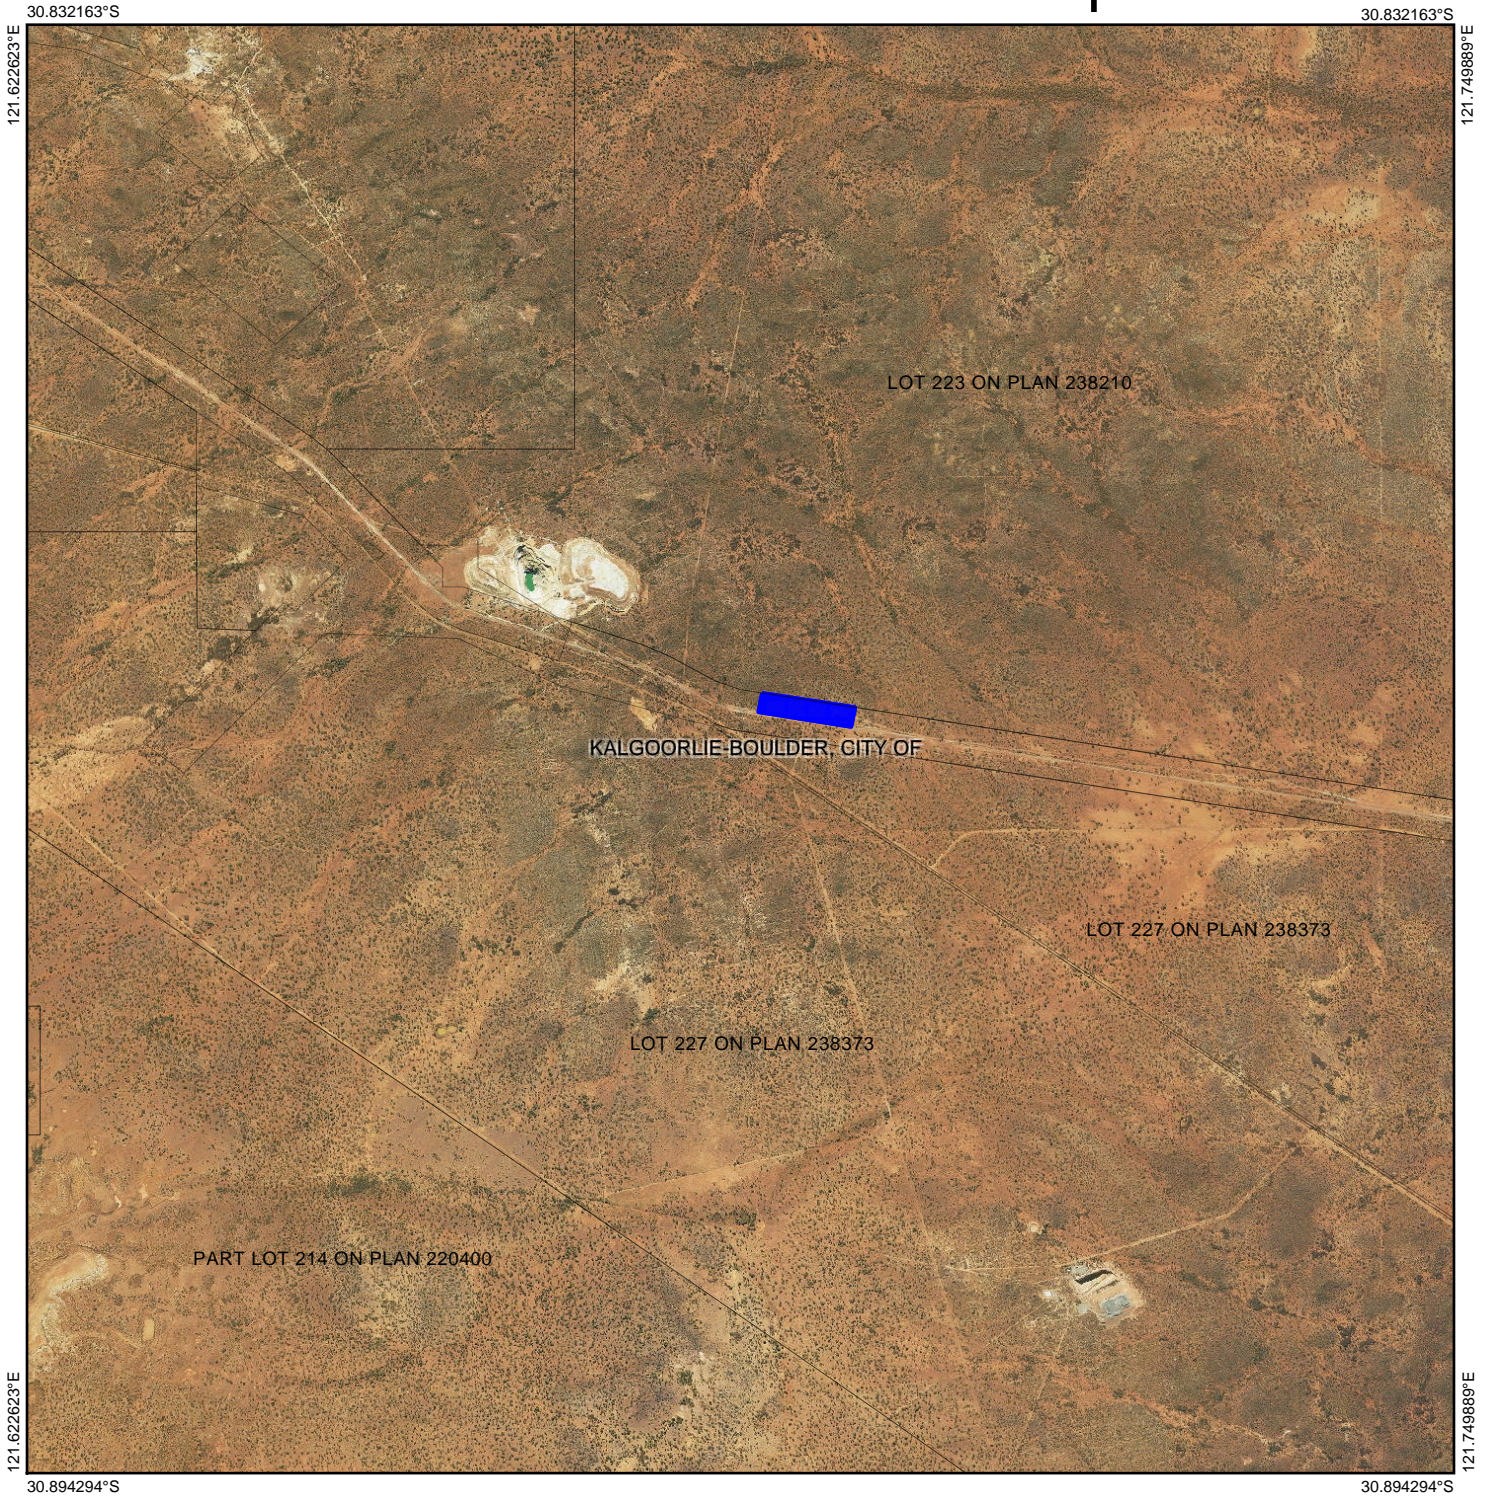

CPS 6518/1 - Context Map

Legend

-  Clearing Instruments Proposals
-  Imagery
-  Local Government Authority

(Approximate when reproduced at A4)

GDA 94 (Lat/Long)

Geocentric Datum of Australia 1994

..... Date