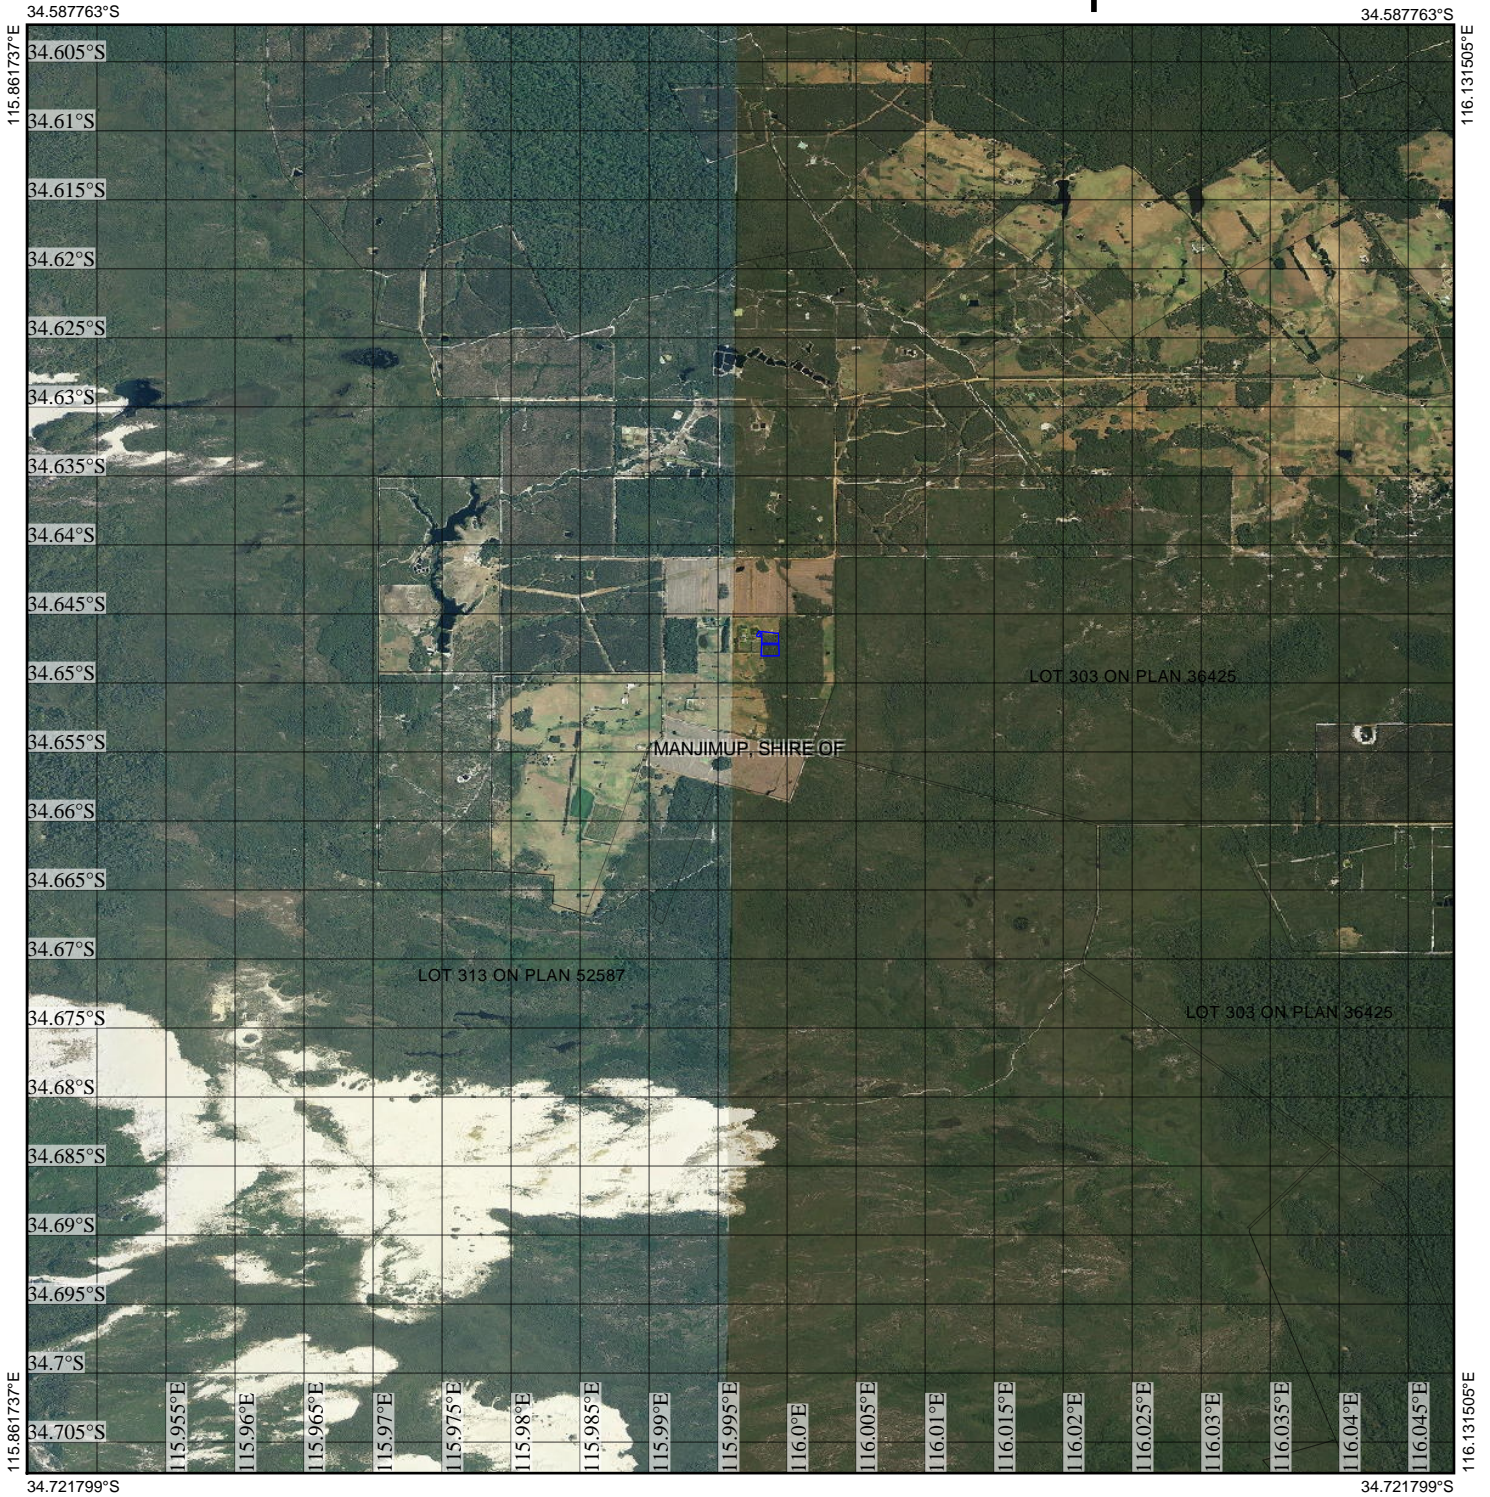

CPS 6521/1 - Context Map

Legend

-  Clearing Instruments Proposals
-  Imagery
-  Local Government Authority

(Approximate when reproduced at A4)

GDA 94 (Lat/Long)

Geocentric Datum of Australia 1994

..... Date

Information derived from this map should be confirmed with the data custodian acknowledged by the agency acronym in the legend

GOVERNMENT OF
WESTERN AUSTRALIA

WA Crown Copyright 2015