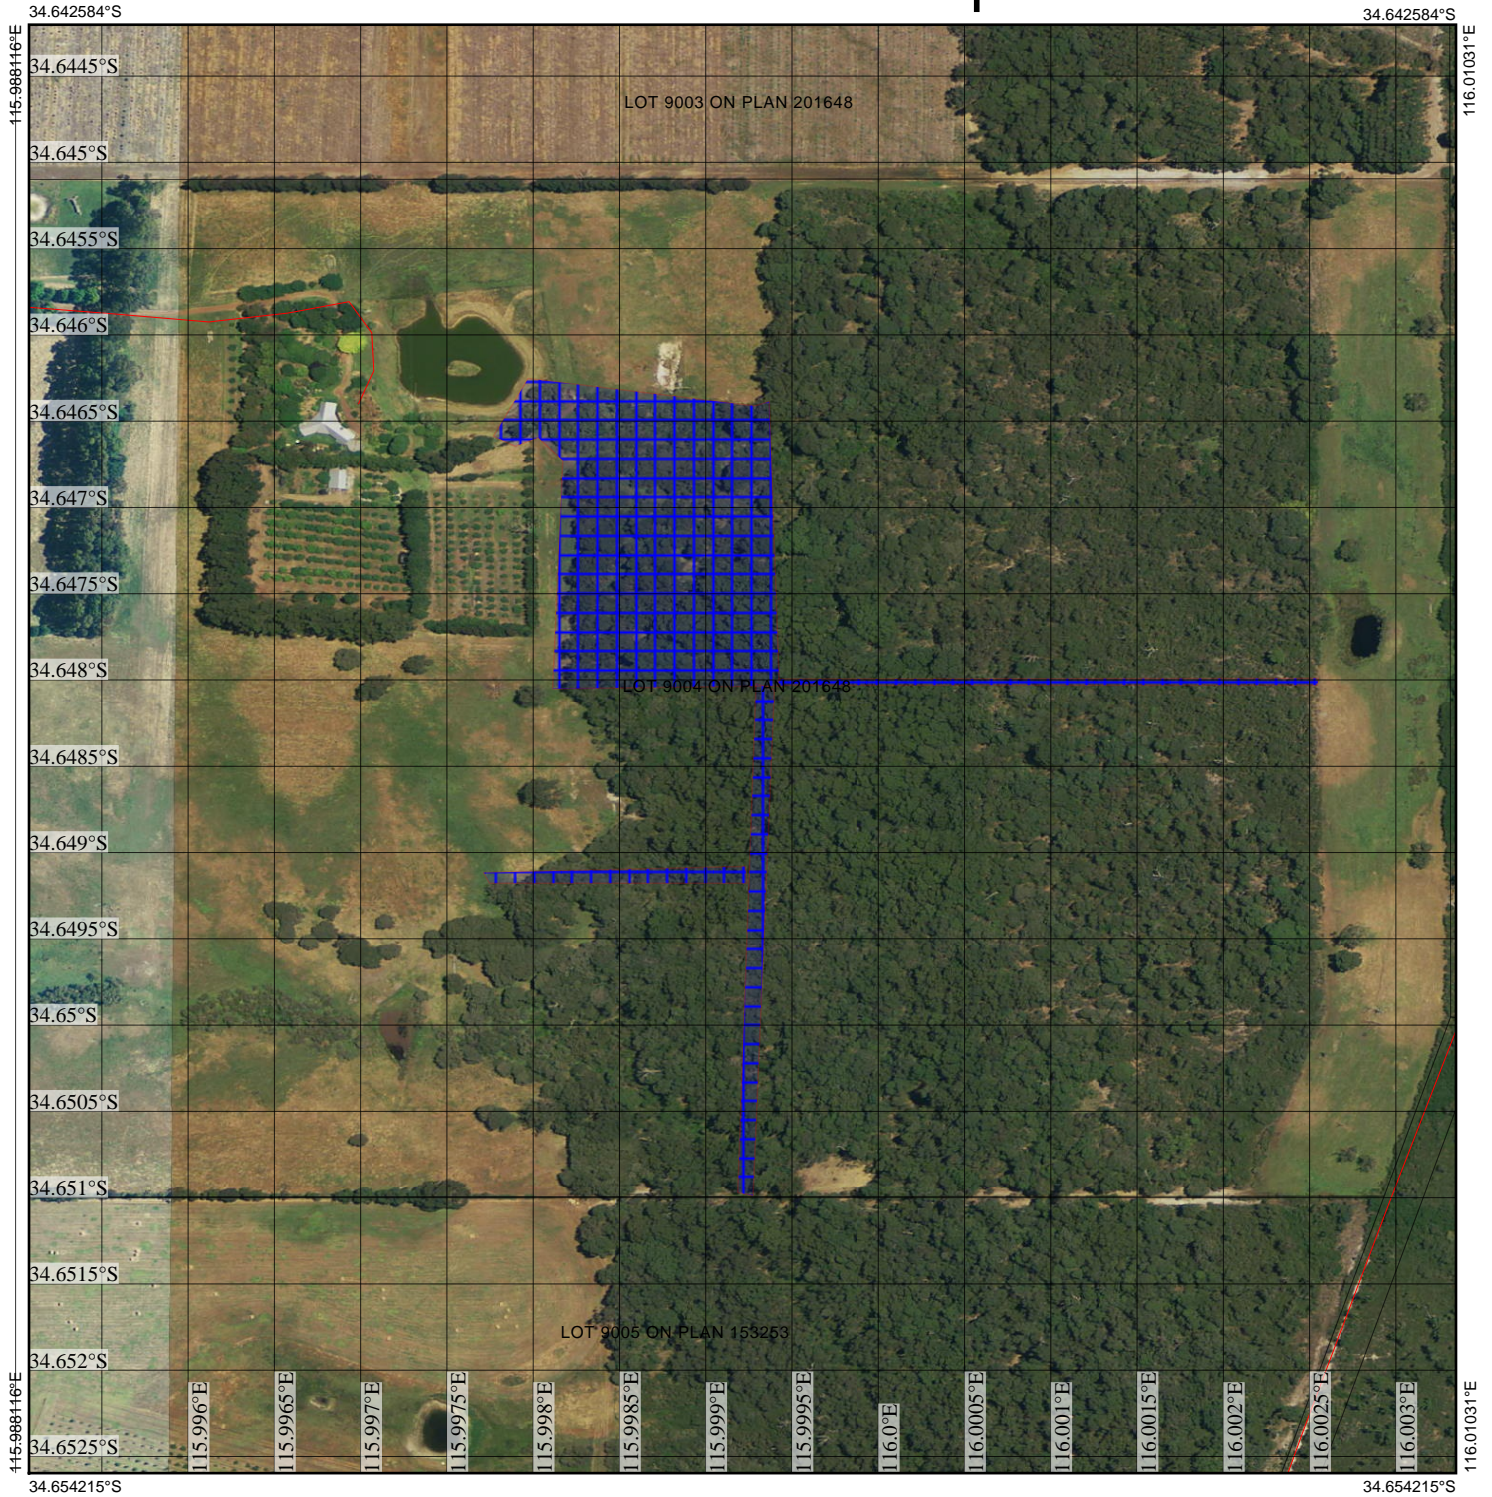

CPS 6521/1 - Map

Legend

-  Clearing Instruments Proposals
-  Roads
-  Imagery
-  Cadastre

(Approximate when reproduced at A4)

GDA 94 (Lat/Long)

Geocentric Datum of Australia 1994

..... Date

Information derived from this map should be confirmed with the data custodian acknowledged by the agency acronym in the legend