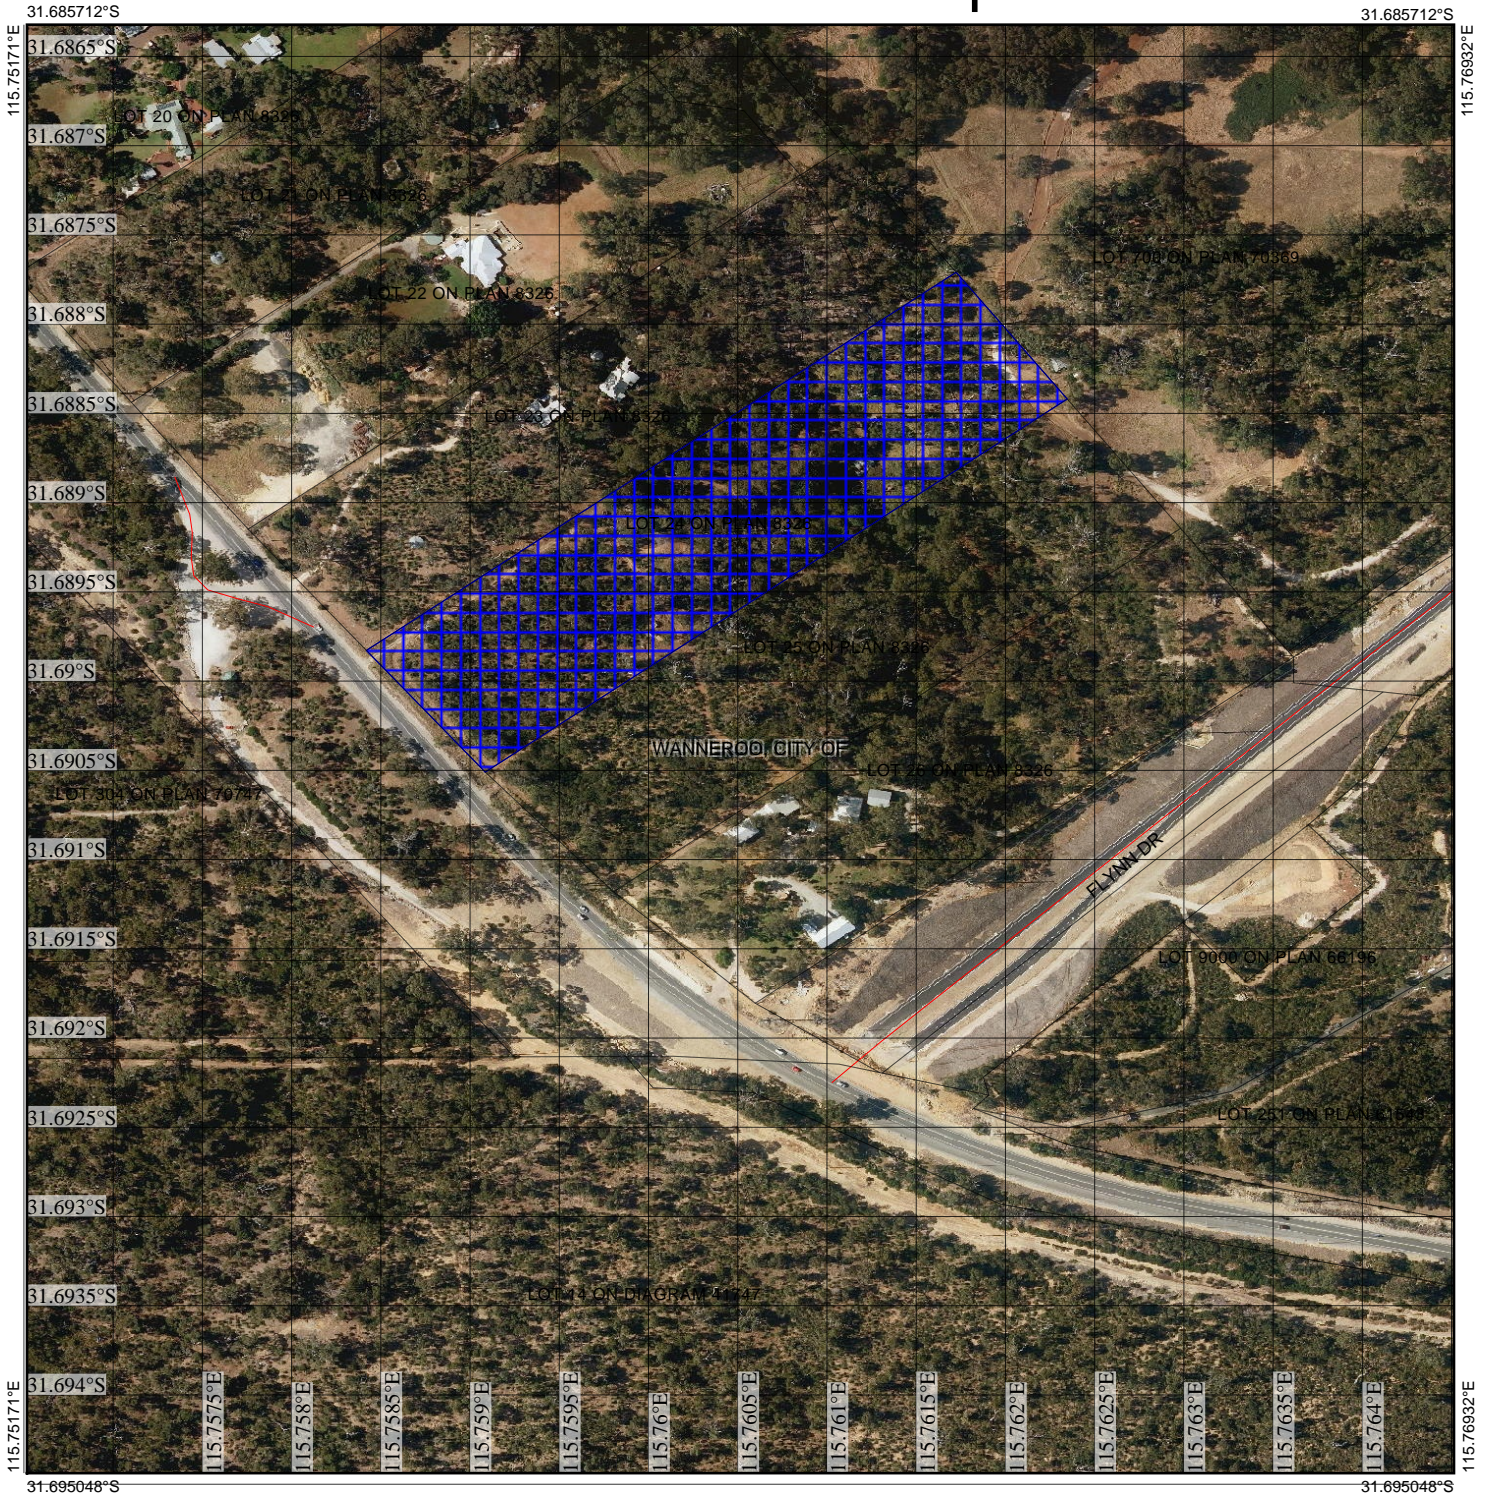

CPS 6526/1 - Map

Legend

-  Coastline
-  Clearing Instruments Proposals
-  Roads
-  Imagery
-  Local Government Authority
-  Cadastre

(Approximate when reproduced at A4)

GDA 94 (Lat/Long)

Geocentric Datum of Australia 1994