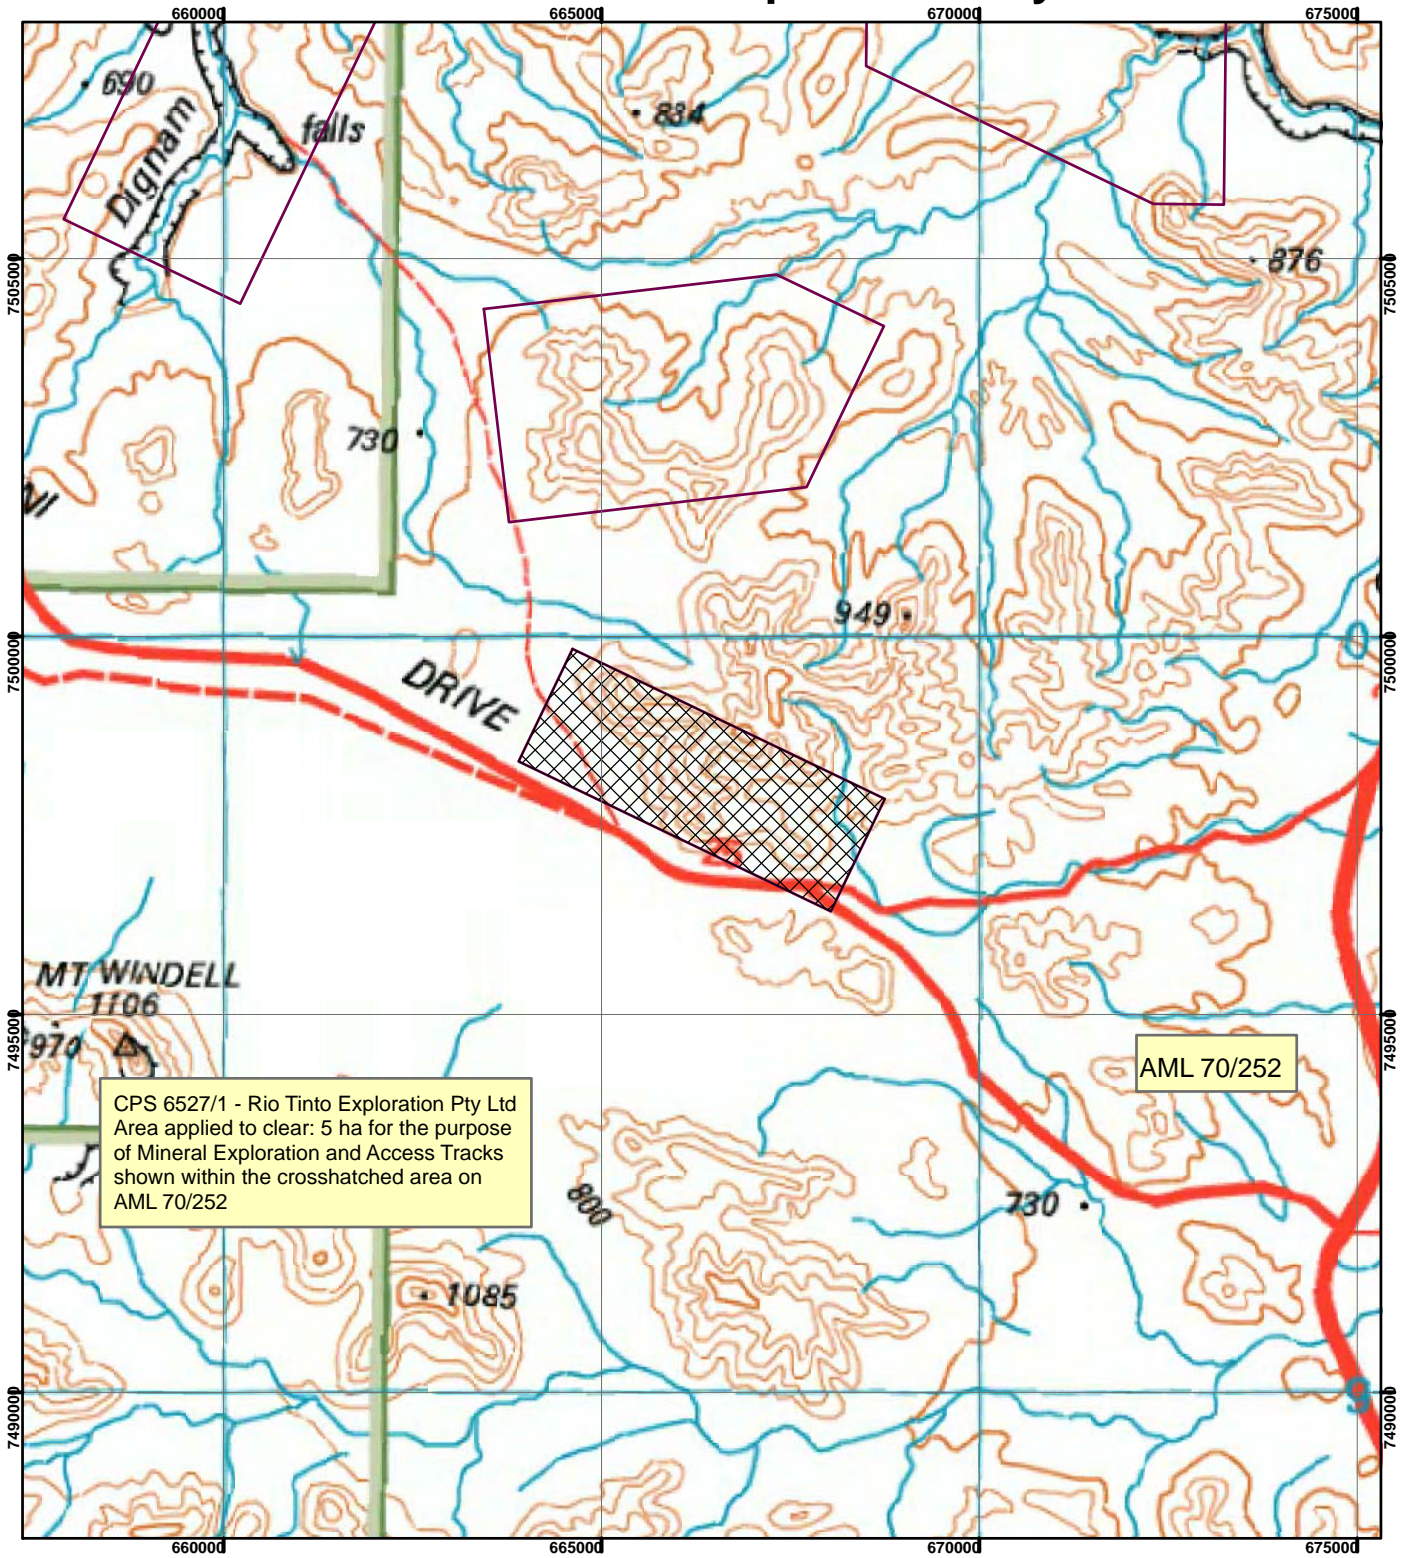

# CPS 6527/1 - Rio Tinto Exploration Pty Ltd

## Legend

-  MWS\_NVCP
-  Clearing Instruments

## Mining Tenements

-  ML 252SA

Natmap 250 000 series

Geocentric Datum Australia 1994

Note: the data in this map have not been projected. This may result in geometric distortion or measurement inaccuracies.