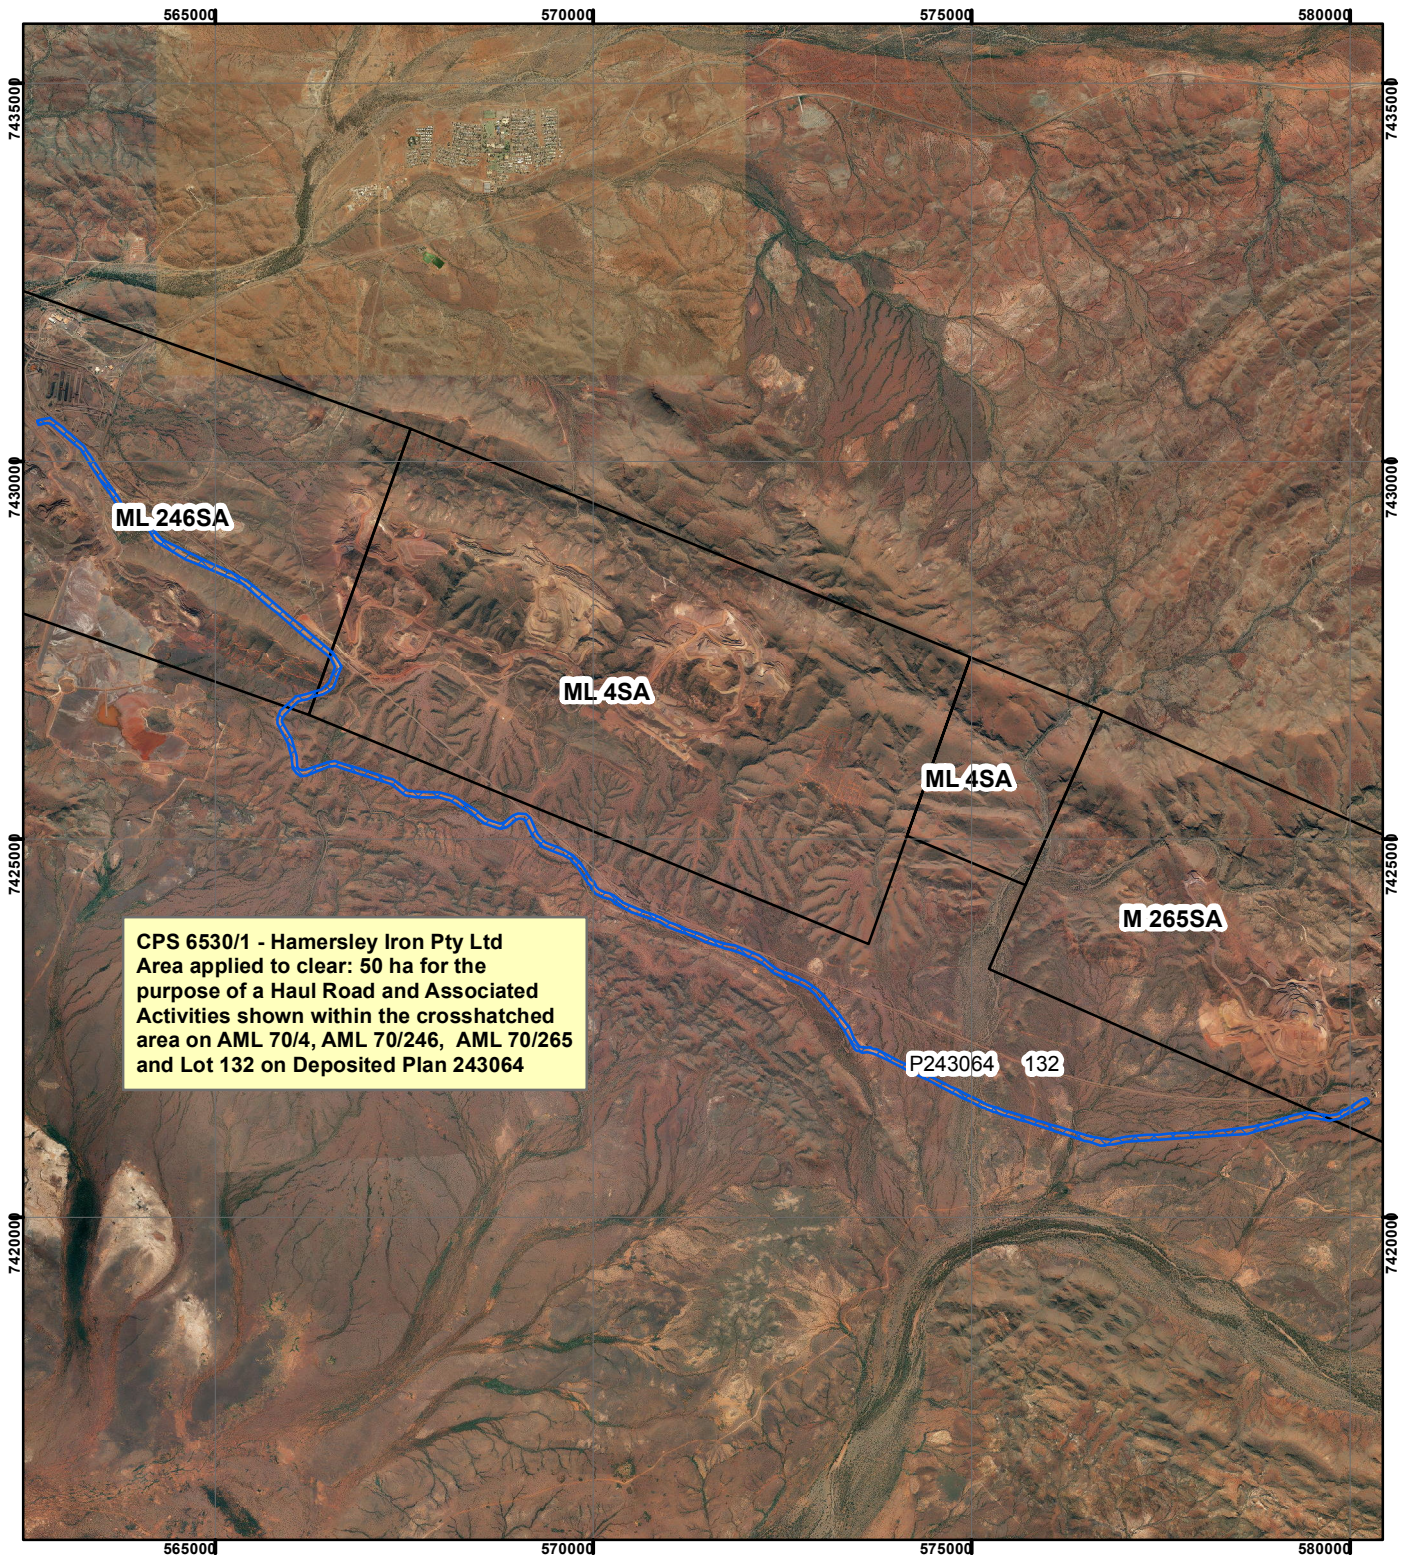

CPS 6530/1 - Hamersley Iron Pty Ltd

Legend

 Clearing Instruments

Mining Tenements

 Mining Tenements

 Landgate Cadastre; Western Australia

Geocentric Datum Australia 1994

Note: the data in this map have not been projected. This may result in geometric distortion or measurement inaccuracies.

..... Date

Officer with delegated authority under Section 20 of the Environmental Protection Act 1986

Information derived from this map should be confirmed with the data custodian acknowledged by the agency acronym in the legend.