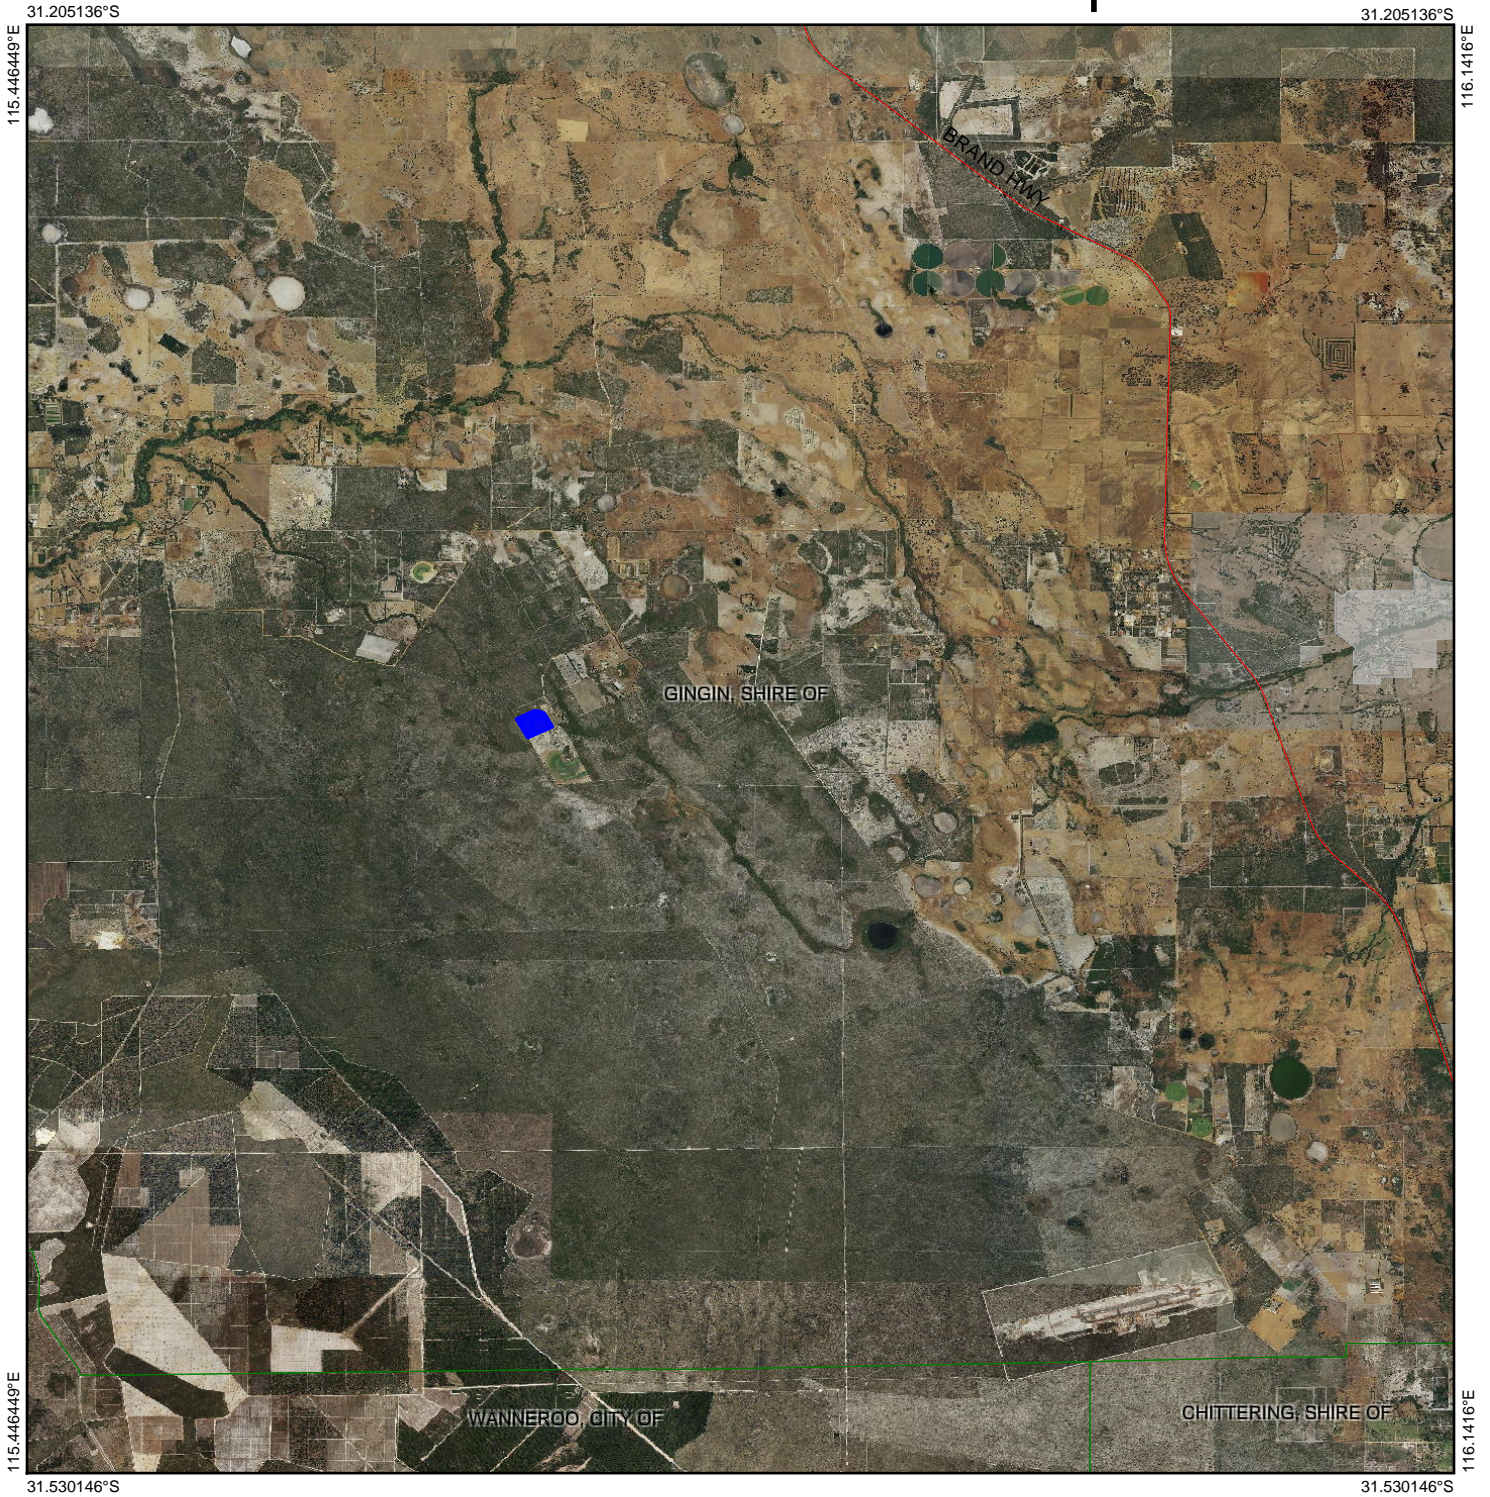

CPS 6531/1 - Context map

Legend

-  Western Australia Towns
-  Clearing Instruments Proposals
-  Imagery
-  Local Government Authority

(Approximate when reproduced at A4)

GDA 94 (Lat/Long)

Geocentric Datum of Australia 1994

..... Date

Information derived from this map should be confirmed with the data custodian acknowledged by the agency acronym in the legend

GOVERNMENT OF
WESTERN AUSTRALIA

WA Crown Copyright 2015