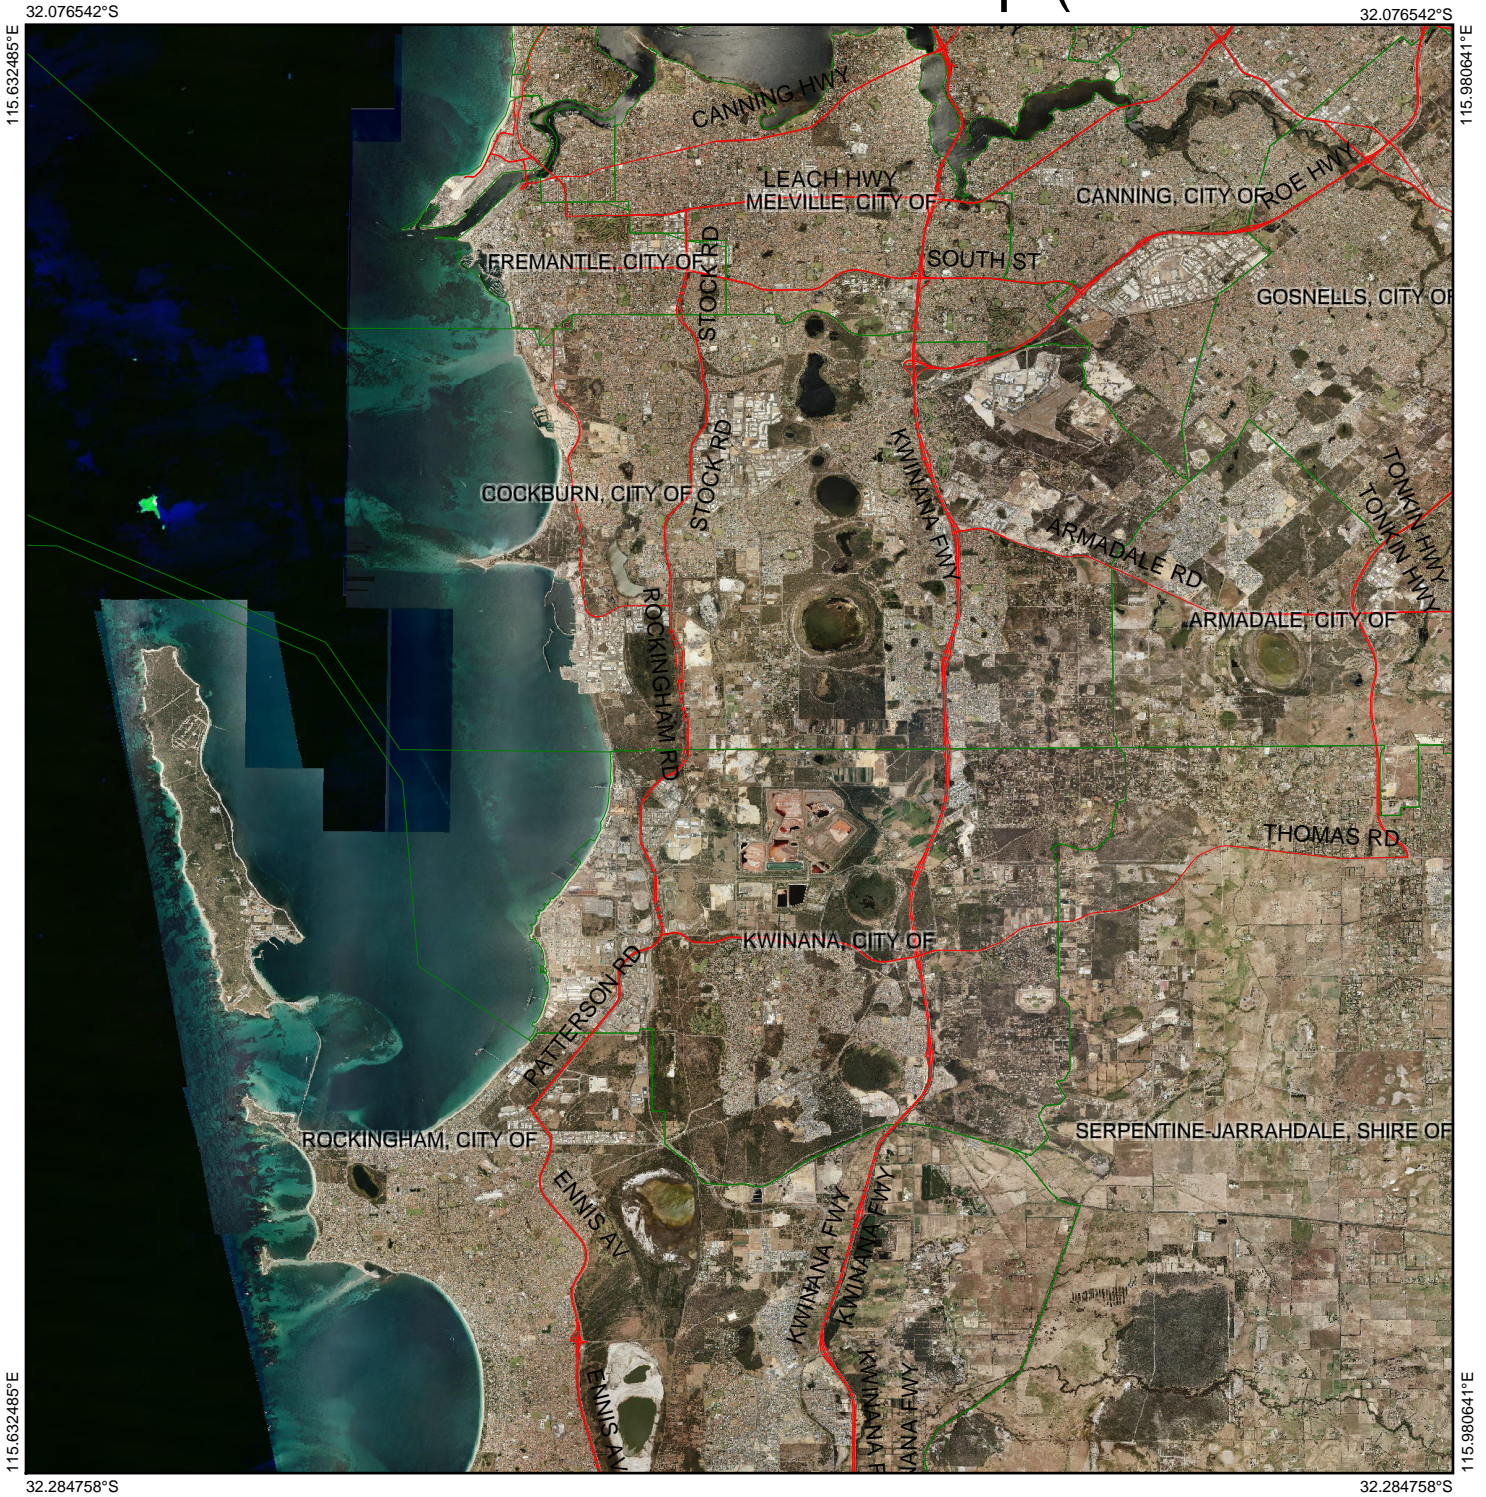

CPS 6535/1 - Context Map (5 km)

Legend

-  Imagery
-  Local Government Authority

(Approximate when reproduced at A4)

GDA 94 (Lat/Long)

Geocentric Datum of Australia 1994

..... Date

Information derived from this map should be confirmed with the data custodian acknowledged by the agency acronym in the legend

GOVERNMENT OF
WESTERN AUSTRALIA

WA Crown Copyright 2015