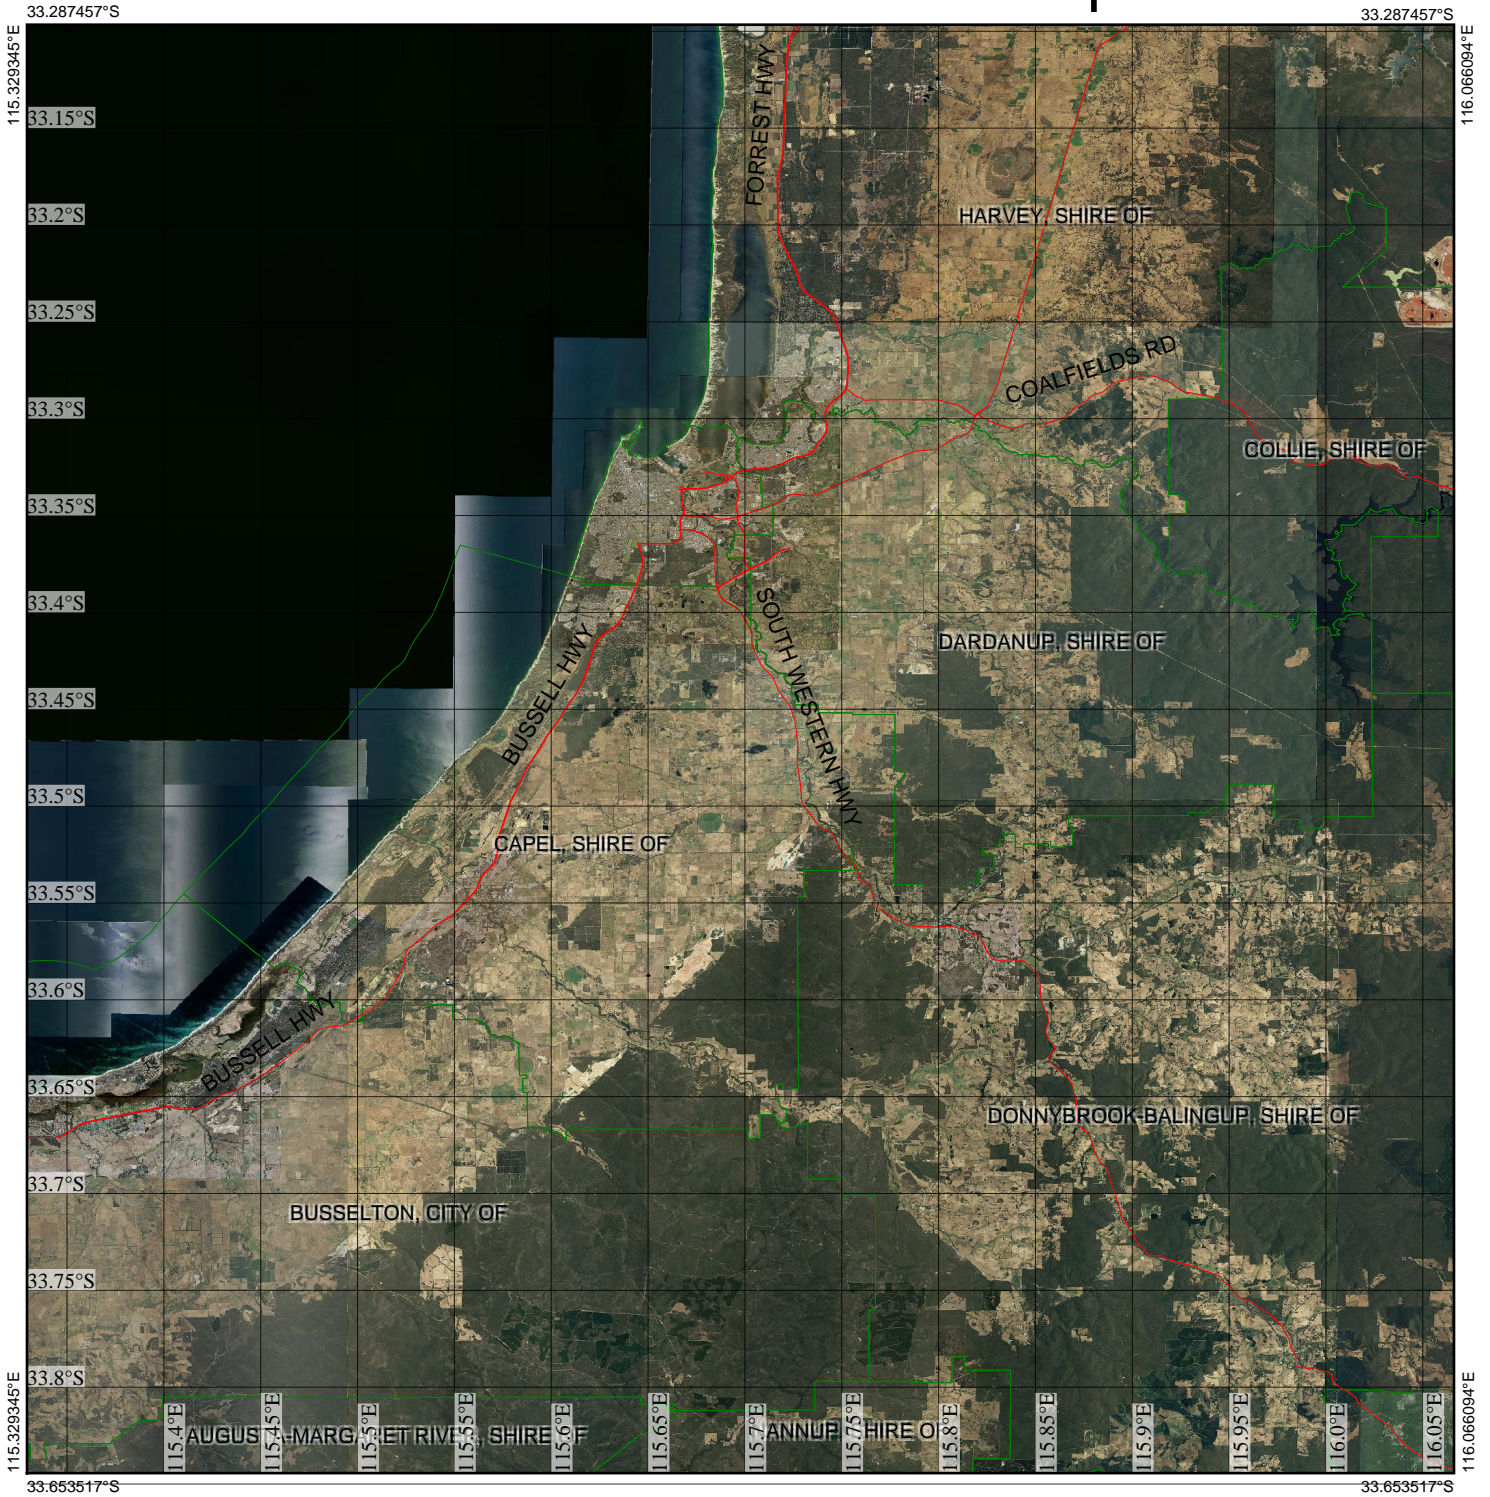

CPS 6554/1 - Context Map

Legend

-  Imagery
-  Local Government Authority

(Approximate when reproduced at A4)

GDA 94 (Lat/Long)

Geocentric Datum of Australia 1994

..... Date

Information derived from this map should be confirmed with the data custodian acknowledged by the agency acronym in the legend