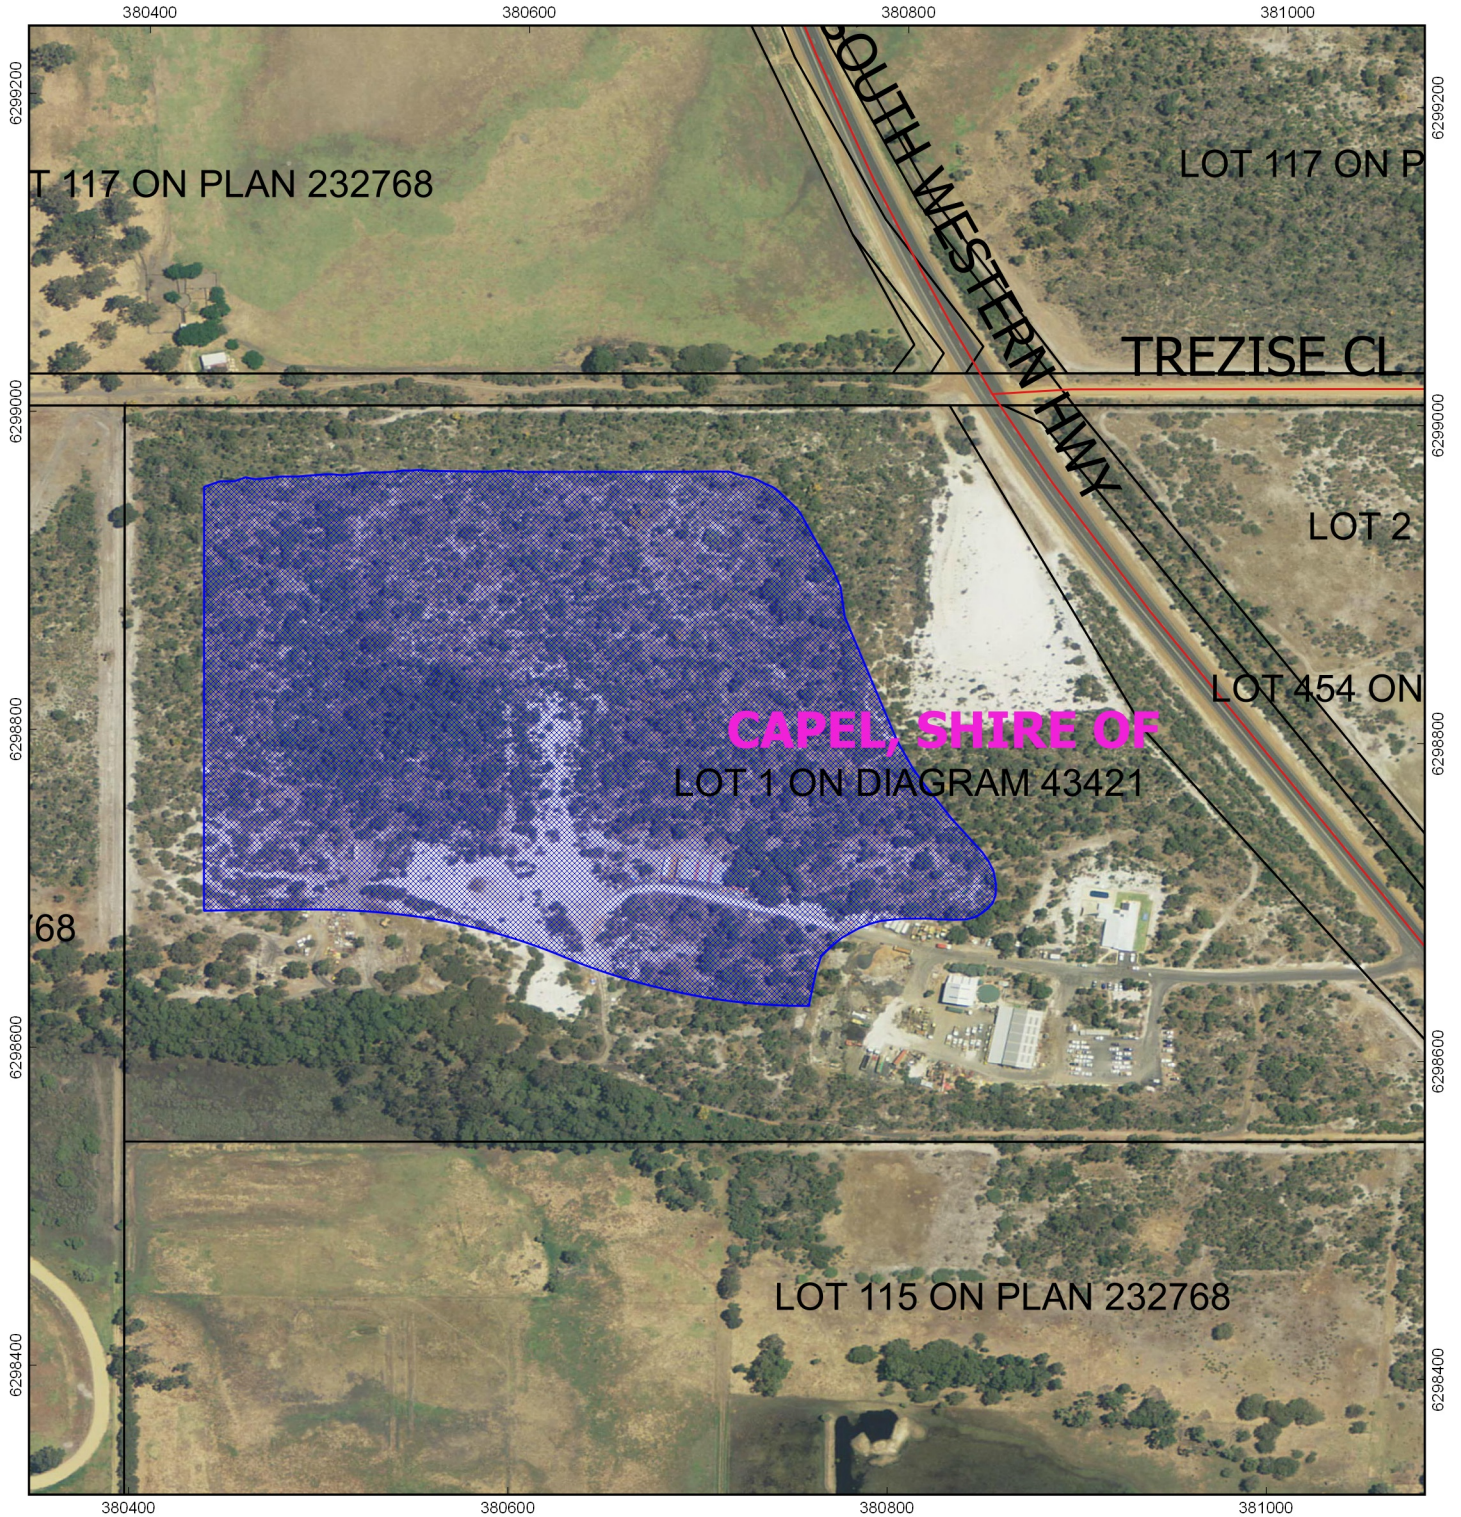

CPS 6554/1 - Map

Legend

— Roads

▨ Clearing Instruments Proposal

□ Local Government Area

□ Cadastre

Virtual Mosaic (LGATE-V001)

1:3,000